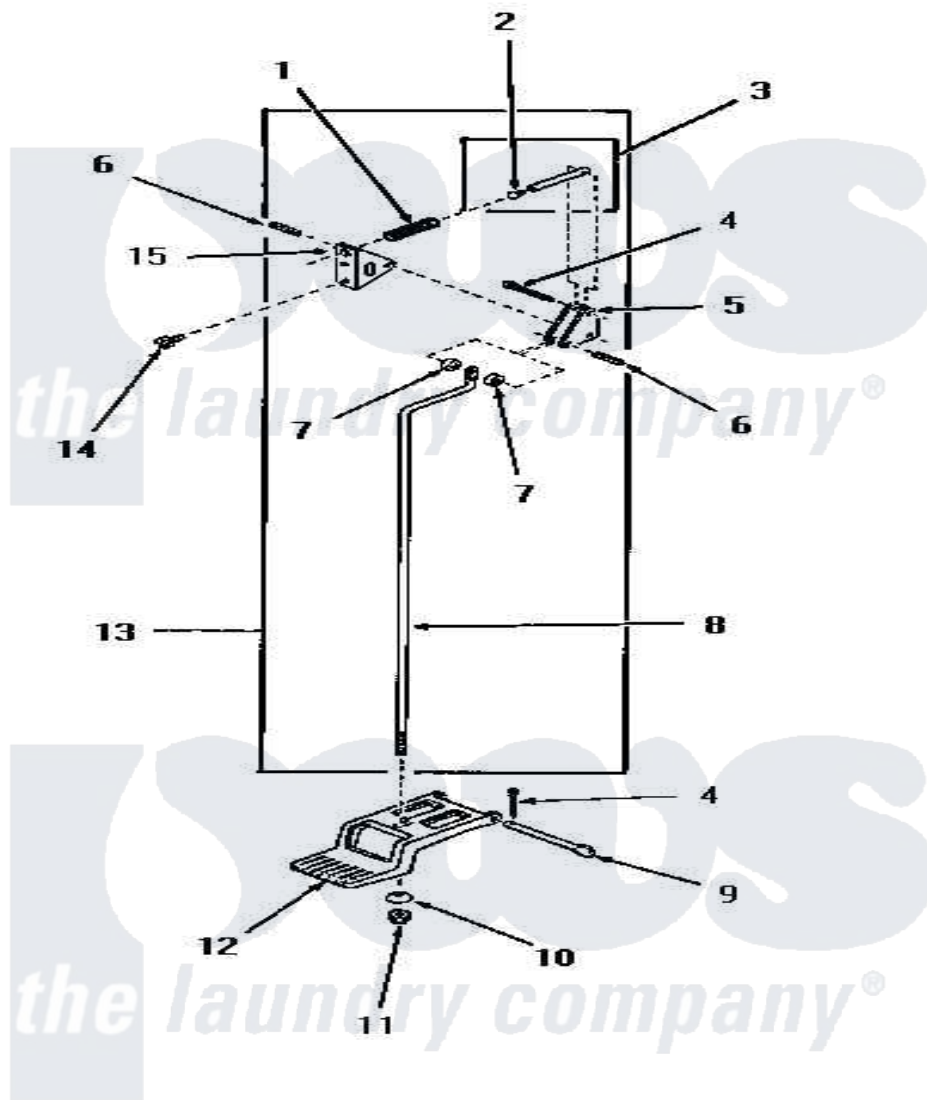

# Amana FG6270 11 - DOOR RELEASE

## DOOR RELEASE

[Amana Residential Amana FG6270 Washer Parts](#) Parts Diagram 11 - DOOR RELEASE

[Click on the part number to view part](#)

Item	Original Part Number	Replaced By	Status	Part Description
1	51065		Not Available	DOOR RELEASE SPRING
2	51786		Not Available	PLUG
3	51841		Not Available	DOOR RELEASE PIN ASSEMBLY
4	<a href="#">02578</a>			Pin, Cotter
5	51041		Not Available	DOOR RELEASE LEVER
6	51161		Not Available	PIN,ROLL 1/8 X 3/4
7	<a href="#">51121</a>			Door Release Spacer
8	51837		Not Available	DOOR RELEASE ROD
9	51045		Not Available	PEDAL HINGE PIN
10	51046		Not Available	NYLON WASHER
11	51271		Not Available	NUT
12	<a href="#">51802</a>			Pedal, Foot
13	51844		Not Available	DOOR RELEASE ASSEMBLY
14	51246		Not Available	SCREW
15	51052		Not Available	DOOR RELEASE BRACKET