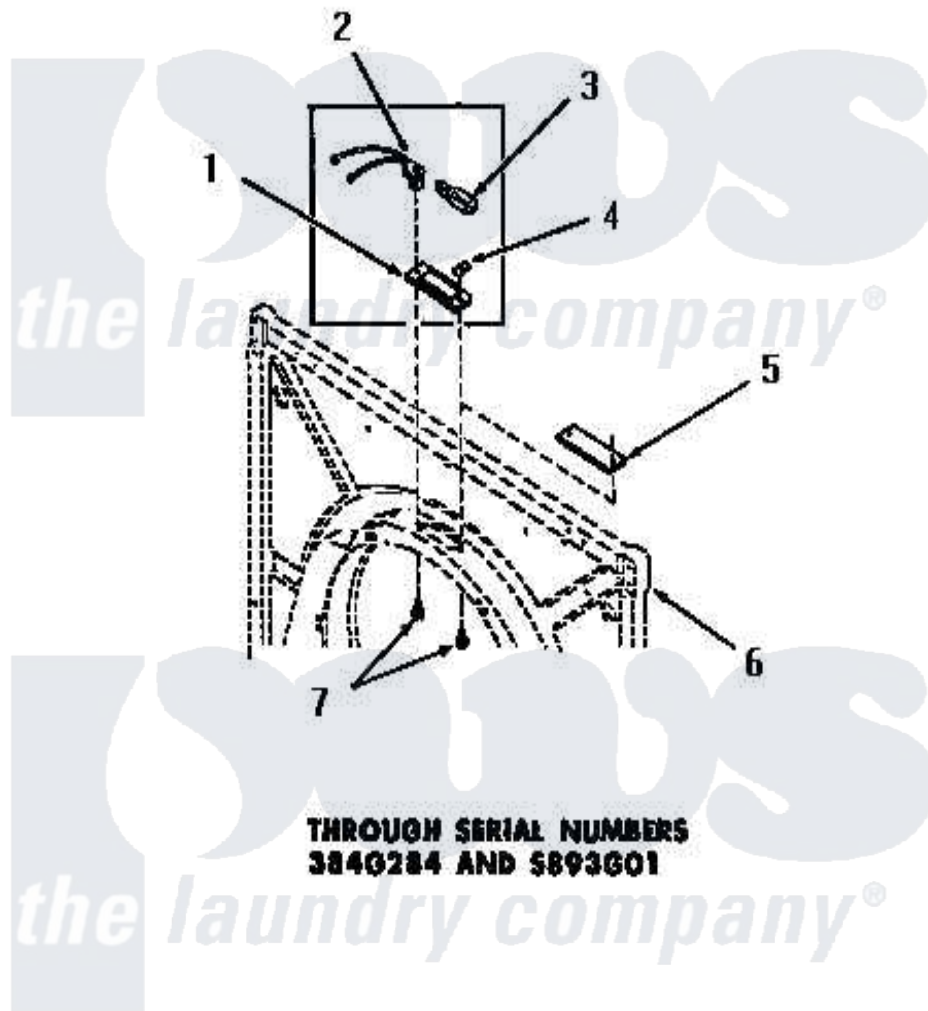

# Amana FG6270 12 - DRUM LIGHT & COVER PLATE

Amana [Residential Amana FG6270 Washer Parts](#) Parts Diagram 12 - DRUM LIGHT & COVER PLATE  
 Click on the part number to view part

Item	Original Part Number	Replaced By	Status	Part Description
1	<a href="#">51070</a>			Lens, Drum Light
2	Y51887		Not Available	BULB RECEPTACLE
3	21608	<a href="#">A3167501</a>		Lamp Oven, Int.
4	Y51788		Not Available	SPEED NUT
5	53911		Not Available	COVER PLATE
6	Y00000000		Not Available	SEE NOTE FRONT FRAME AND AIR SHROUD
7	51784		Not Available	SCREW, 10B-16 X 1/2 HEX