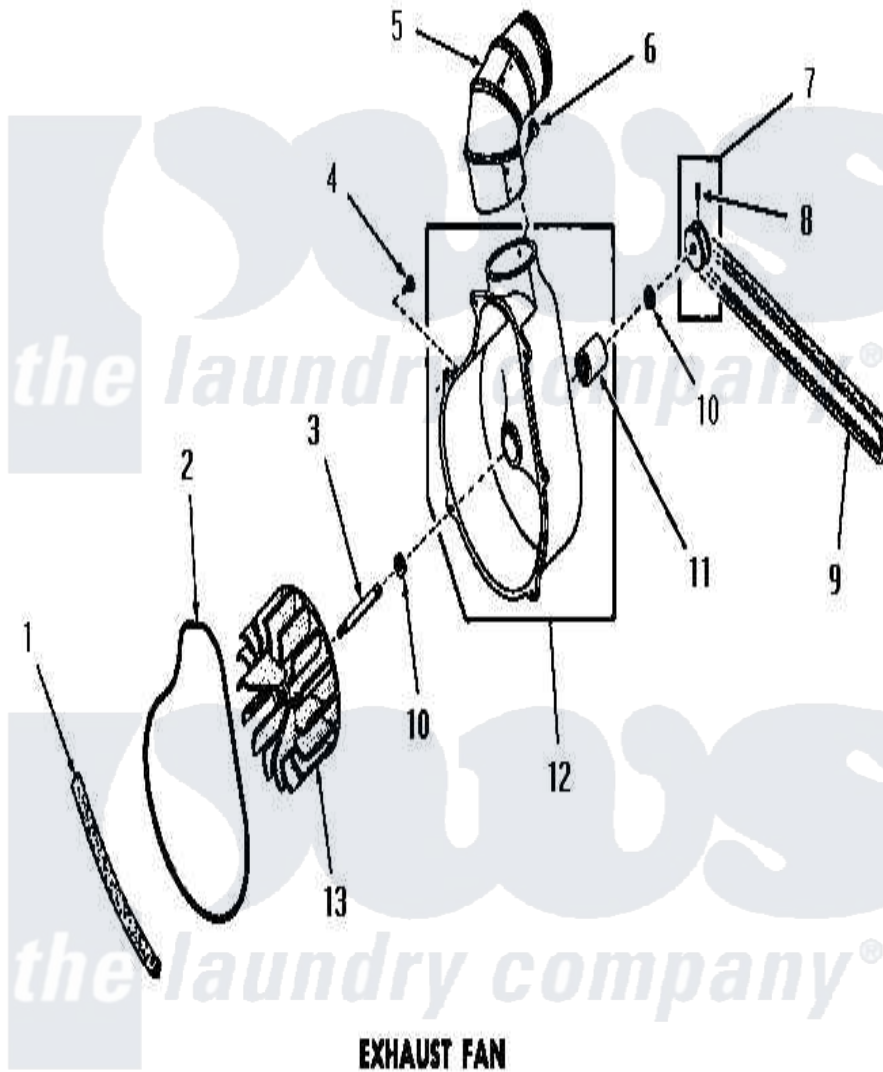

Amana FG6270 14 - EXHAUST FAN

EXHAUST FAN

Amana [Residential Amana FG6270 Washer Parts](#) Parts Diagram 14 - EXHAUST FAN
 Click on the part number to view part

Item	Original Part Number	Replaced By	Status	Part Description
1	51790			Seal
2	51791			Gasket, Housing
3	53519		Not Available	EXHAUST FAN SHAFT
4	51784		Not Available	SCREW, 10B-16 X 1/2 HEX
5	Y0052707	31986601B		Switch, Rocker
6	23222	3177991		Screw
7	53521		Not Available	ASSY, PULLEY
8	02771			Screw, 1/4-20 x 3/8 Hex S
9	51994			Belt
10	52549			Washer, 501 ID X3/4 Odx
11	51991		Not Available	BEARING
12	51946		Not Available	HOUSING, BLOWER
13	90585		Not Available	IMPELLER