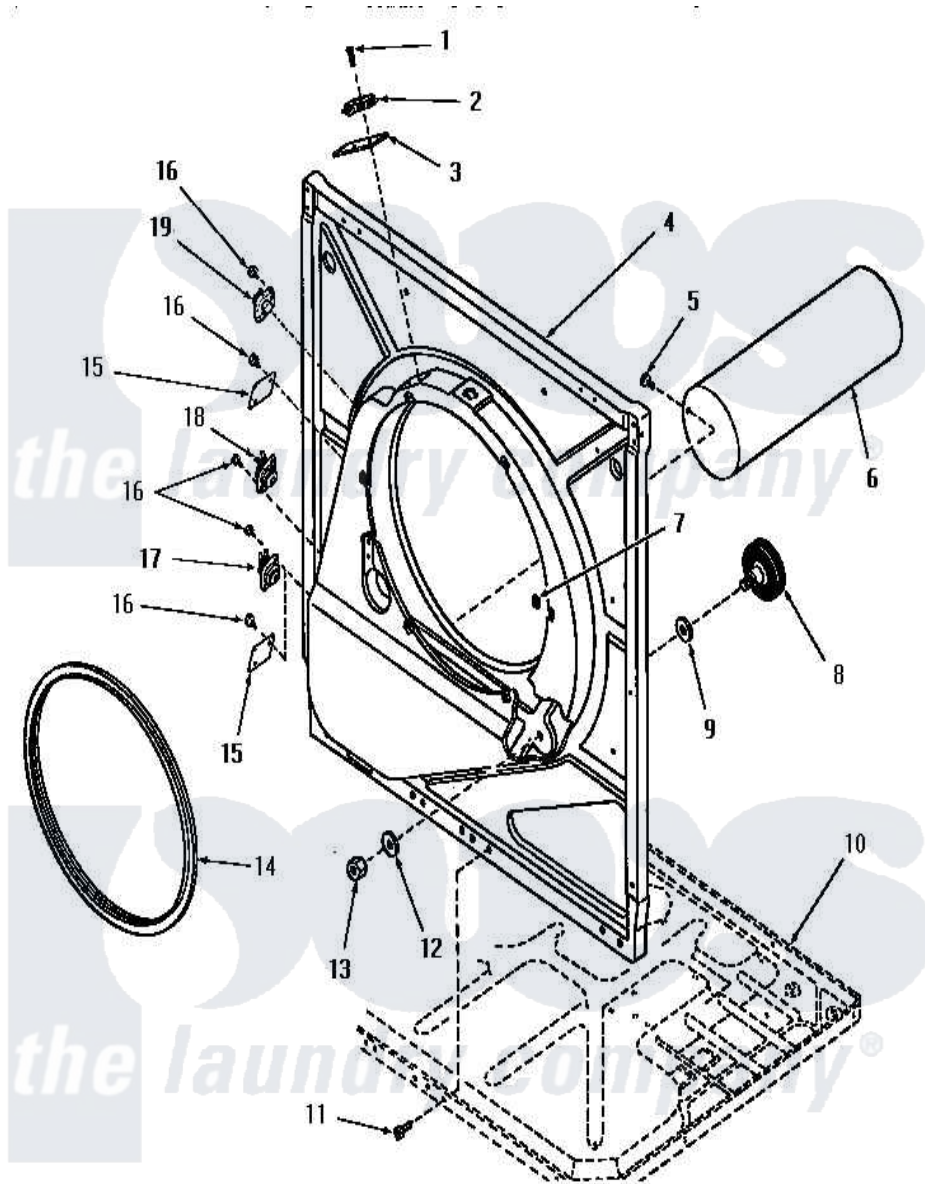

# Amana FG6270 15 - FRONT FRAME & AIR SHROUD

**FRONT FRAME AND AIR SHROUD**

Amana [Residential Amana FG6270 Washer Parts](#) Parts Diagram 15 - FRONT FRAME & AIR SHROUD  
 Click on the part number to view part

Item	Original Part Number	Replaced By	Status	Part Description
1	<a href="#">51783</a>			Screw, 6b-20 X 7/8 HeX
2	Y51143		Not Available	SWITCH
3	<a href="#">52112</a>			Insulation
4	51850		Not Available	FRONT FRAME AND AIR SHROUD
5	52150	<a href="#">489464</a>		Screw
6	51821		Not Available	EXHAUST DUCT
7	52865		Not Available	SPEED NUT
8	53555	<a href="#">56285</a>		Roller Cylinder
9	<a href="#">52123</a>			Washer
10	Y00000000		Not Available	SEE NOTE FRAME BASE
11	51784		Not Available	SCREW,10B-16 X 1/2 HEX
12	<a href="#">52122</a>			Washer
13	52124		Not Available	NUT
14	51798		Not Available	GASKET
15	52550		Not Available	COVER PLATE
16	23222	<a href="#">3177991</a>		Screw