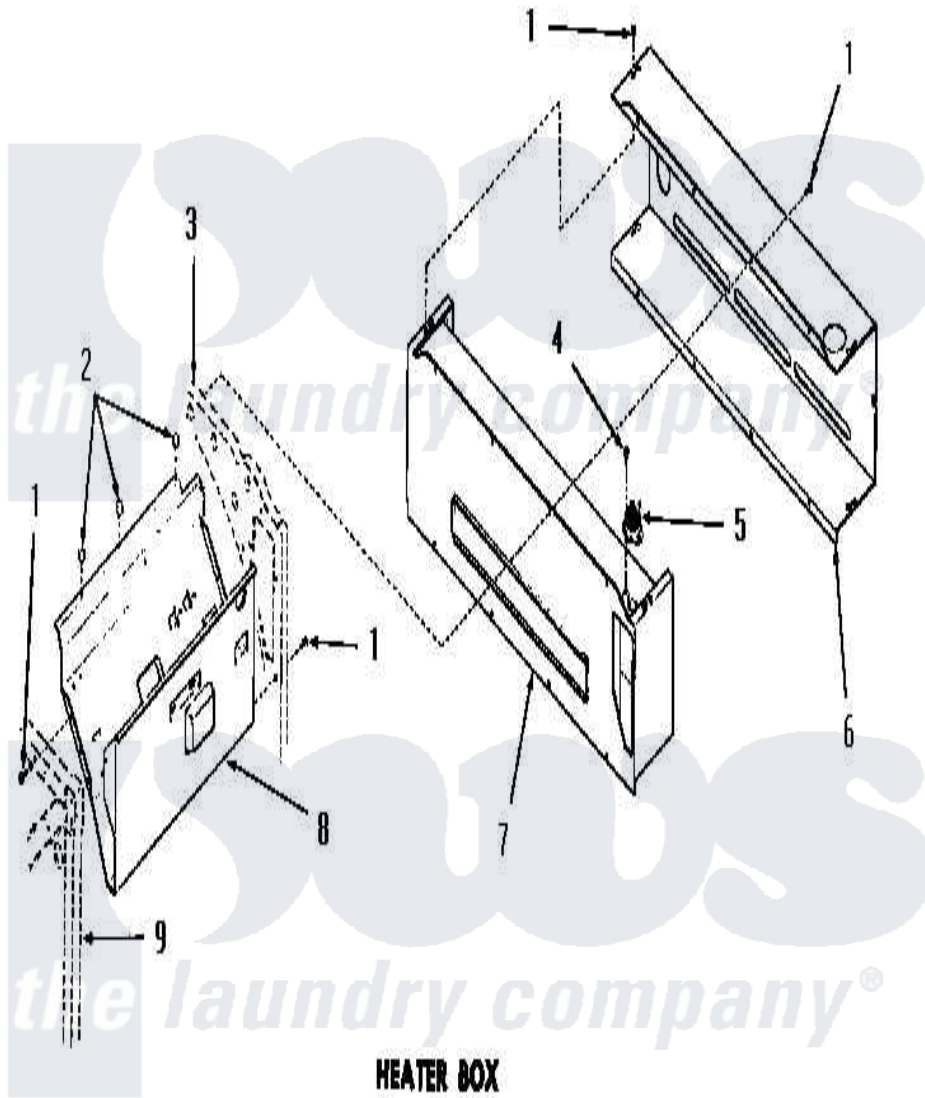

Amana FG6270 16 - HEATER BOX

HEATER BOX (Gas Models)

[Amana Residential Amana FG6270 Washer Parts](#) Parts Diagram 16 - HEATER BOX
Click on the part number to view part

Item	Original Part Number	Replaced By	Status	Part Description
1	51784		Not Available	SCREW,10B-16 X 1/2 HEX
2	52552		Not Available	BUMPER, OVEN DOOR
3	Y00000000		Not Available	SEE NOTE REAR FRAME
4	23222	3177991		Screw
5	51185		Not Available	THERMOSTAT,HEATER BOX
6	Y51862		Not Available	HEATER BOX
7	54717		Not Available	ASSY,HEATER BOX
8	Y52584		Not Available	BURNER SHIELD
9	Y00000000		Not Available	SEE NOTE FRONT FRAME AND AIR SHROUD