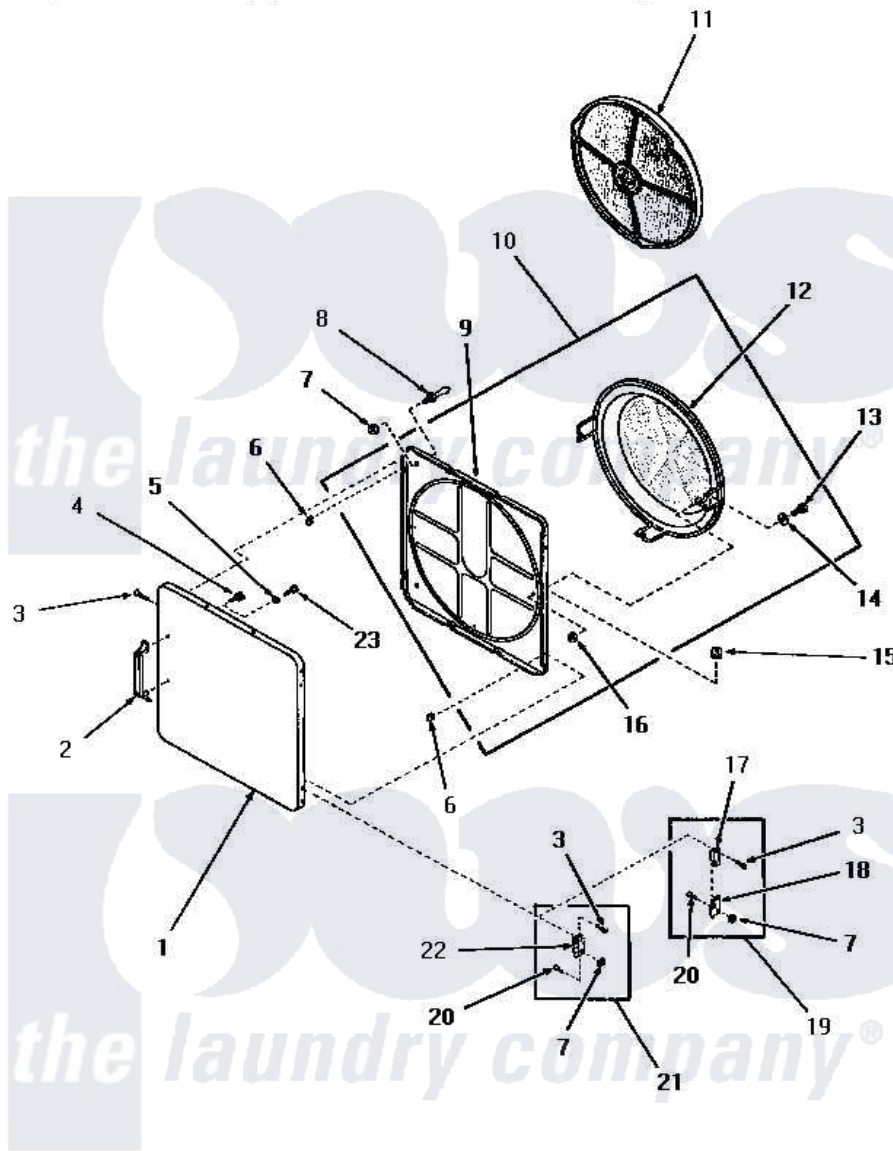

Amana FG6270 17 - LOADING DOOR

LOADING DOOR (Through Serial Nos. 31V9368 and 566Y580)

Amana [Residential Amana FG6270 Washer Parts](#) Parts Diagram 17 - LOADING DOOR
Click on the part number to view part

Item	Original Part Number	Replaced By	Status	Part Description
1	52489W		Not Available	OUTER DOOR PANEL, WHITE
"	52489H		Not Available	OUTER DOOR PANEL, HARVEST GOLD
"	52489C		Not Available	OUTER DOOR PANEL, COPPERTONE
"	52489A		Not Available	OUTER DOOR PANEL, AVOCADO
2	54068	61925		Pull Door Commercial Black
3	52864	500226		Screw, 8b-16 x 5/8 Tap
4	52150	489464		Screw
5	Y20278		Not Available	LOCKWASHER
6	52865		Not Available	SPEED NUT
7	51236	488130		Nut
8	51992			Strike, Door
9	54730		Not Available	INNER DOOR PANEL
10	54738		Not Available	ASSY,HOUSING & PANEL
11	53002		Not Available	NO LONGER AVAILABLE

12	54731	54-731		Bake Element
13	24688		Not Available	CAP SCREW
14	Q6275		Not Available	WASHER
15	51858			Grommet
16	52566	27001225		Nut, Jam Mid Lock 1/4-20
17	Y0053944	D7772202		Air Duct. Bottom
18	Y0053945	D7772101		Shield-Light
19	Y00000000		Not Available	SEE NOTE MODELS DG3350, DG3300, DG3250 AND DG3240
20	22649			Screw, 8-32 X 13/32 FI
21	Y00000000		Not Available	SEE NOTE ALL OTHER MODELS
22	70014			Hinge
23	22024	20001169		22024 24