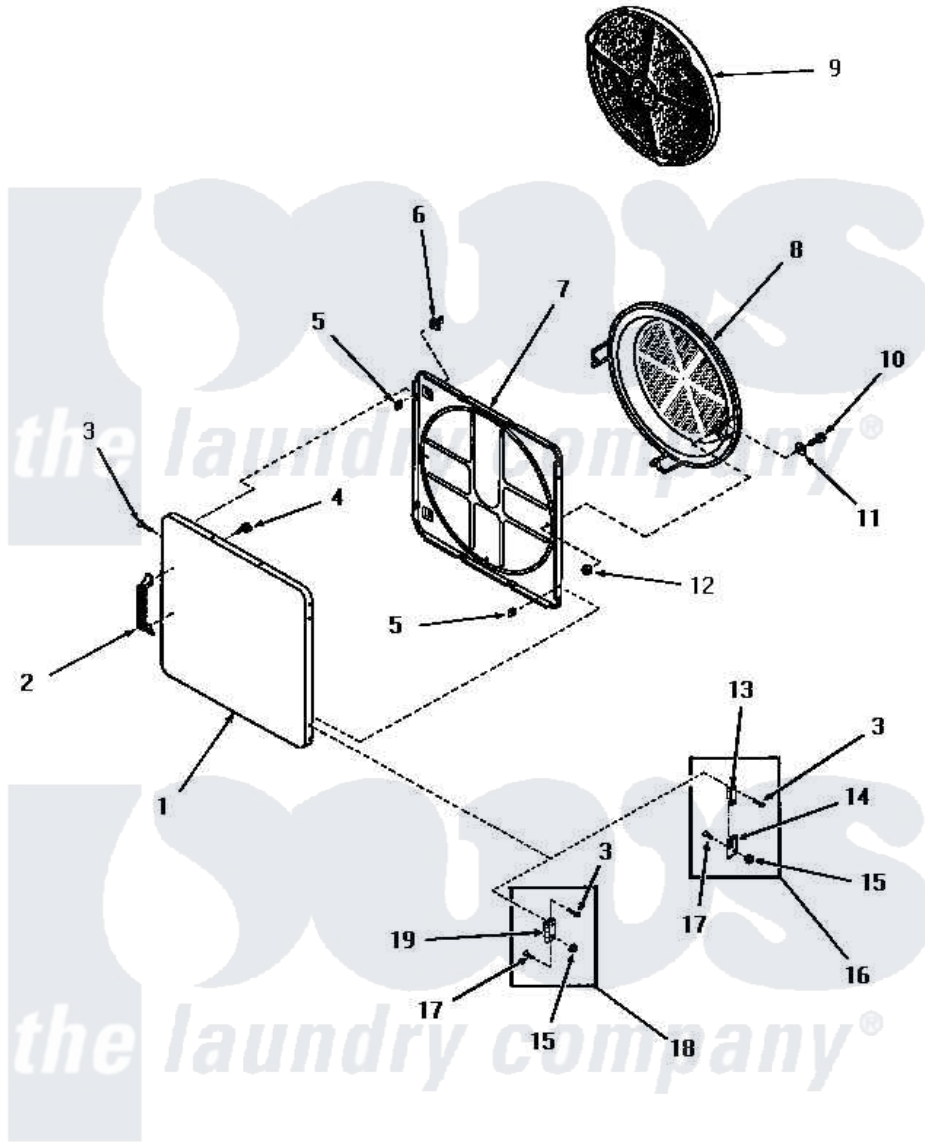

Amana FG6270 18 - LOADING DOOR

LOADING DOOR (Starting Serial Nos. 31V9369 and S66Y581)

Amana [Residential Amana FG6270 Washer Parts](#) Parts Diagram 18 - LOADING DOOR
Click on the part number to view part

Item	Original Part Number	Replaced By	Status	Part Description
1	52489W		Not Available	OUTER DOOR PANEL, WHITE
"	52489H		Not Available	OUTER DOOR PANEL, HARVEST GOLD
"	52489C		Not Available	OUTER DOOR PANEL, COPPERTONE
"	52489A		Not Available	OUTER DOOR PANEL, AVOCADO
2	54068	61925		Pull Door Commercial Black
3	52864	500226		Screw, 8b-16 x 5/8 Tap
4	52150	489464		Screw
5	52865		Not Available	SPEED NUT
6	54661	LA-1003		Door Catch Kit
7	54665	54-665		Bake Element
8	54731	54-731		Bake Element
9	53002		Not Available	NO LONGER AVAILABLE
10	24688		Not Available	CAP SCREW
11	Q6275		Not Available	WASHER

12	52566	27001225	Nut, Jam Mid Lock 1/4-20
13	Y0053944	D7772202	Air Duct. Bottom
14	Y0053945	D7772101	Shield-Light
15	51236	488130	Nut
16	Y00000000	Not Available	SEE NOTE MODELS DG3350, DG3300, DG3250, FG3240 AND DG3240
17	22649		Screw, 8-32 X 13/32 FI
18	Y00000000	Not Available	SEE NOTE ALL OTHER MODELS
19	70014		Hinge