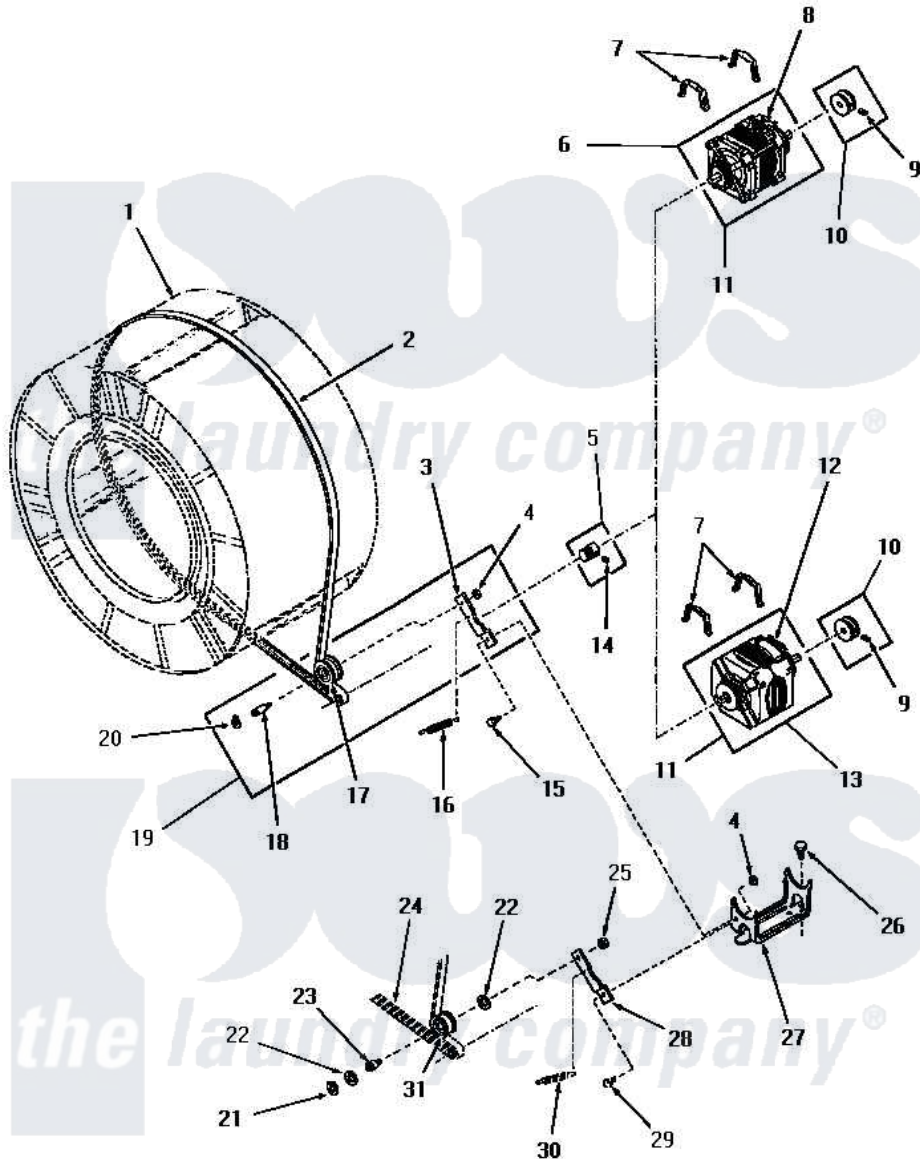

Amana FG6270 19 - MOTOR, IDLER & BELT

MOTOR, IDLER AND BELT

Amana [Residential Amana FG6270 Washer Parts](#) Parts Diagram 19 - MOTOR, IDLER & BELT
 Click on the part number to view part

Item	Original Part Number	Replaced By	Status	Part Description
1	Y00000000		Not Available	SEE NOTE CLOTHES DRUM
2	52556			Belt
3	54410		Not Available	LEVER,IDLER
4	52566	27001225		Nut, Jam Mid Lock 1/4-20
5	52593		Not Available	ASSY,MOTOR PULLEY
6	Y00000000		Not Available	SEE NOTE GENERAL ELECTRIC FORM "V" MOTOR
7	51789	660658		Clamp, Motor Mounting 343481 685441
8	53249		Not Available	SWITCH
9	02771			Screw, 1/4-20 x 3/8 Hex S
10	53522			Pulley, Motor
11	52697		Not Available	MOTOR
12	Y00000000		Not Available	SEE NOTE WESTINGHOUSE -- (NOT REPLACEABLE)
"	53213			Switch
"	53226		Not Available	SWITCH,MOTOR

"	53214	Not Available	MOTOR SWITCH, DELCO
13	Y00000000	Not Available	SEE NOTE GENERAL ELECTRIC FORM "T" MOTOR
14	52906	Not Available	SETSCREW
15	52567		Bolt, Shoulder
16	52323		Spring
17	Y54414		Assembly, Wheel And Bearing
18	54411	Not Available	SHAFT, IDLER LEVER
19	54415	Not Available	LEVER, IDLER
20	23748		Ring, Retaining
21	70061		Ring, Retaining
22	Y52564		Washer
23	52611	Not Available	SHAFT, IDLER xREPLACE
24	Y00000000	Not Available	SEE NOTE BELT
25	52124	Not Available	NUT
26	23928	Not Available	CAP SCREW AND LOCKWASHER
27	51824	Not Available	MOUNT, MOTOR
28	52562	Not Available	IDLER LEVER
29	Y00000000	Not Available	SEE NOTE SHOULDER BOLT
30	Y00000000	Not Available	SEE NOTE SPRING
31	52561	Not Available	IDLER PULLEY