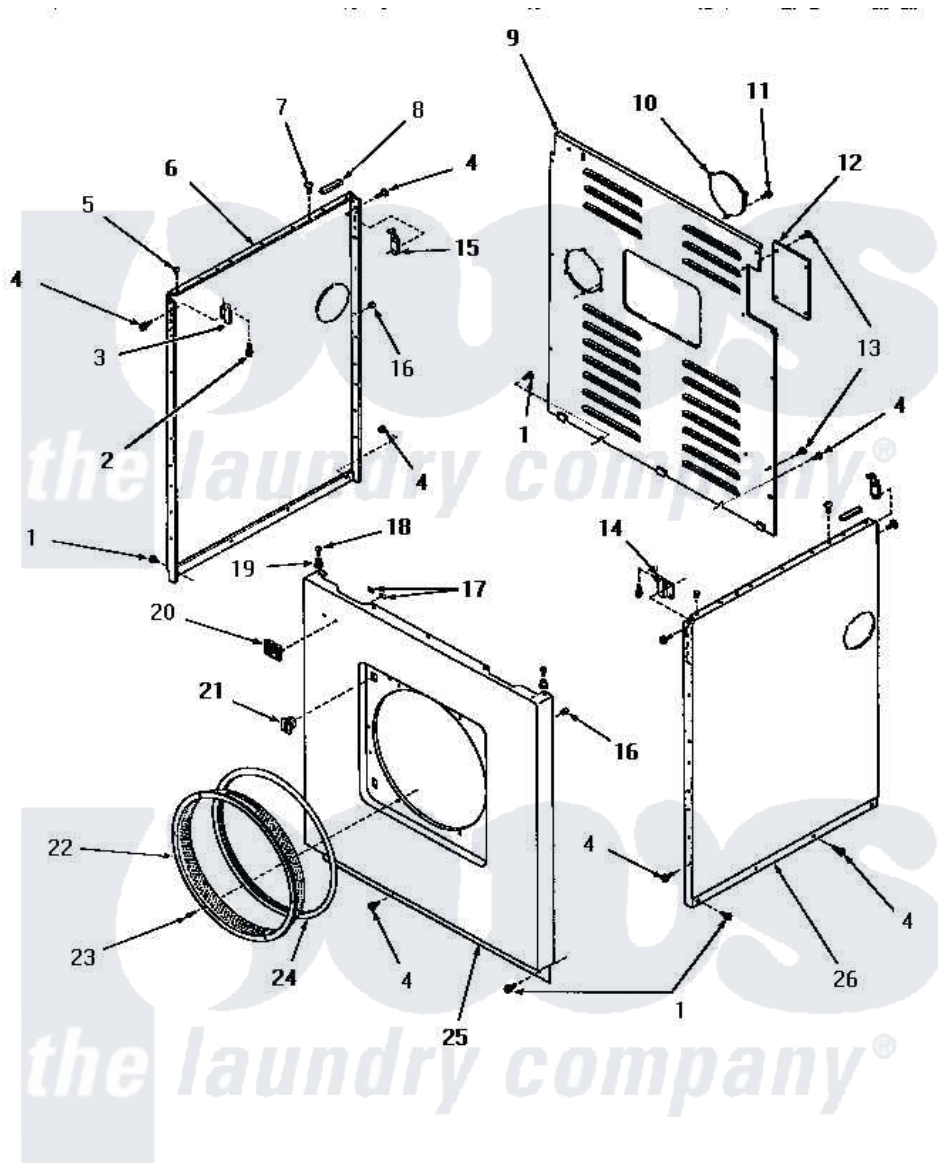

## PANELS

Amana [Residential Amana FG6270 Washer Parts](#) Parts Diagram 21 - PANELS

[Click on the part number to view part](#)

Item	Original Part Number	Replaced By	Status	Part Description
1	25723	<a href="#">27001200</a>		Screw
2	<a href="#">23008</a>			Screw, 10-24 X 3/4 Sems
3	22847		Not Available	BRACKET
4	51784		Not Available	SCREW,10B-16 X 1/2 HEX
5	<a href="#">21176</a>			Bumper
6	52669W		Not Available	SIDE PANEL, LEFT, WHITE
"	52669C		Not Available	SIDE PANEL, LEFT, COPPERTONE
"	52669H		Not Available	SIDE PANEL, LEFT, HARVEST GOLD
"	52669A		Not Available	SIDE PANEL, LEFT, AVOCADO
7	52442		Not Available	SCREW, No.10-16 X 3/8"
8	<a href="#">80312</a>			Bumper Pad
9	52677GR		Not Available	PANEL,REAR xREPLACE
"	52677A		Not Available	REAR PANEL, AVOCADO
"	52677H		Not Available	REAR PANEL, HARVEST GOLD