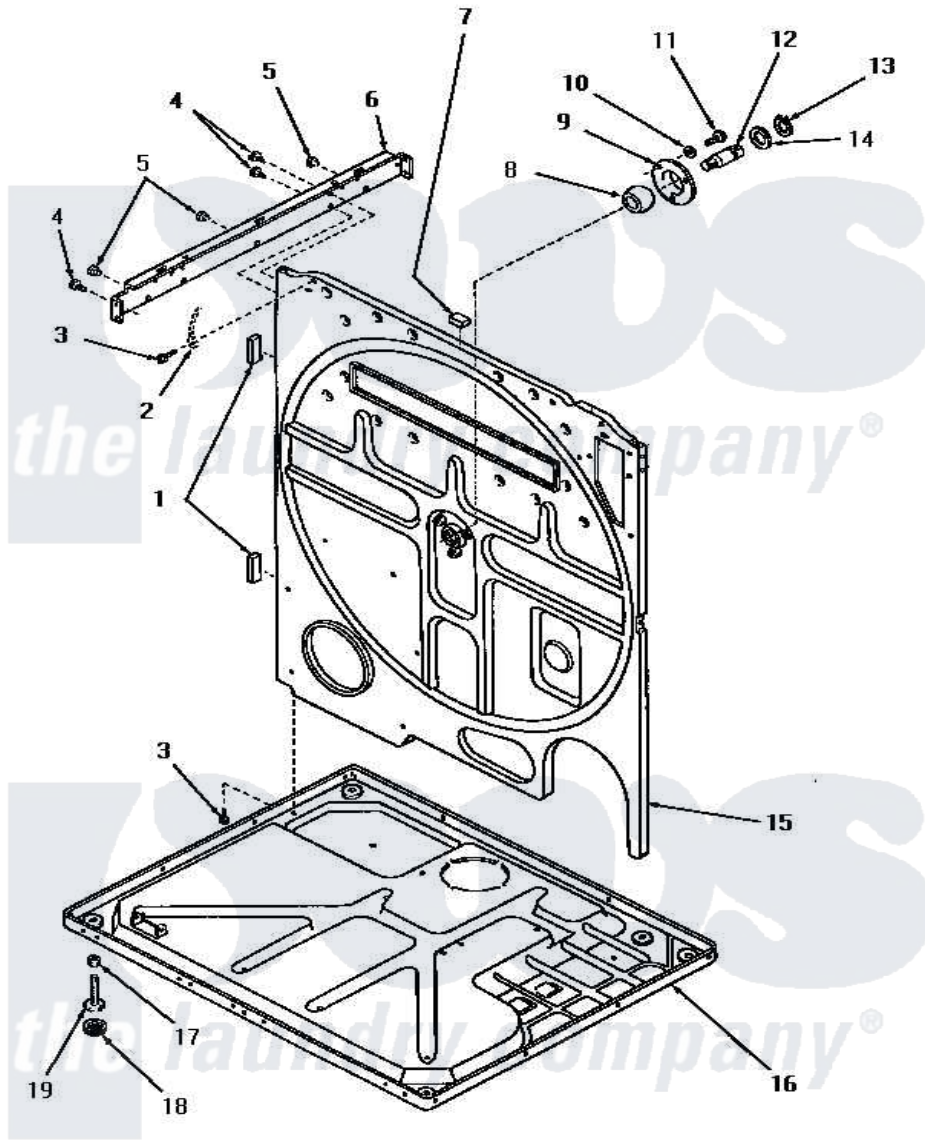

# Amana FG6270 22 - REAR FRAME & FRAME BASE

## REAR FRAME AND FRAME BASE

Amana [Residential Amana FG6270 Washer Parts](#) Parts Diagram 22 - REAR FRAME & FRAME BASE

[Click on the part number to view part](#)

Item	Original Part Number	Replaced By	Status	Part Description
1	20354		Not Available	BUMPER PAD
2	Y00000000		Not Available	SEE NOTE GROUND WIRE, GREEN
3	51784		Not Available	SCREW, 10B-16 X 1/2 HEX
4	51780	<a href="#">3390631</a>		Screw, 10-16 X 3/8
5	21685	<a href="#">40038001</a>		Bumper
6	51818		Not Available	SUPPORT CHANNEL, RIGHT OR LEFT
7	Y0054053	<a href="#">Y0301205</a>		Element- L
8	<a href="#">Y52079</a>			Bearing, Drum Shaft
9	51826		Not Available	COVER, BEARING
10	<a href="#">03189</a>			LoCkwasher, 1/4 Std-C P
11	53589	<a href="#">8204624</a>		Bolt
12	53132		Not Available	SHAFT, DRUM
13	<a href="#">70061</a>			Ring, Retaining
14	<a href="#">Y52564</a>			Washer
15	52574		Not Available	FRAME, REAR

16	Y52572	Not Available	FRAME BASE
17	52794	<a href="#">62739</a>	Nut, Lock
18	70282	<a href="#">Y314137</a>	Foot, Rubber
19	Y52696	<a href="#">Y305086</a>	Adjustable Leg And Nut