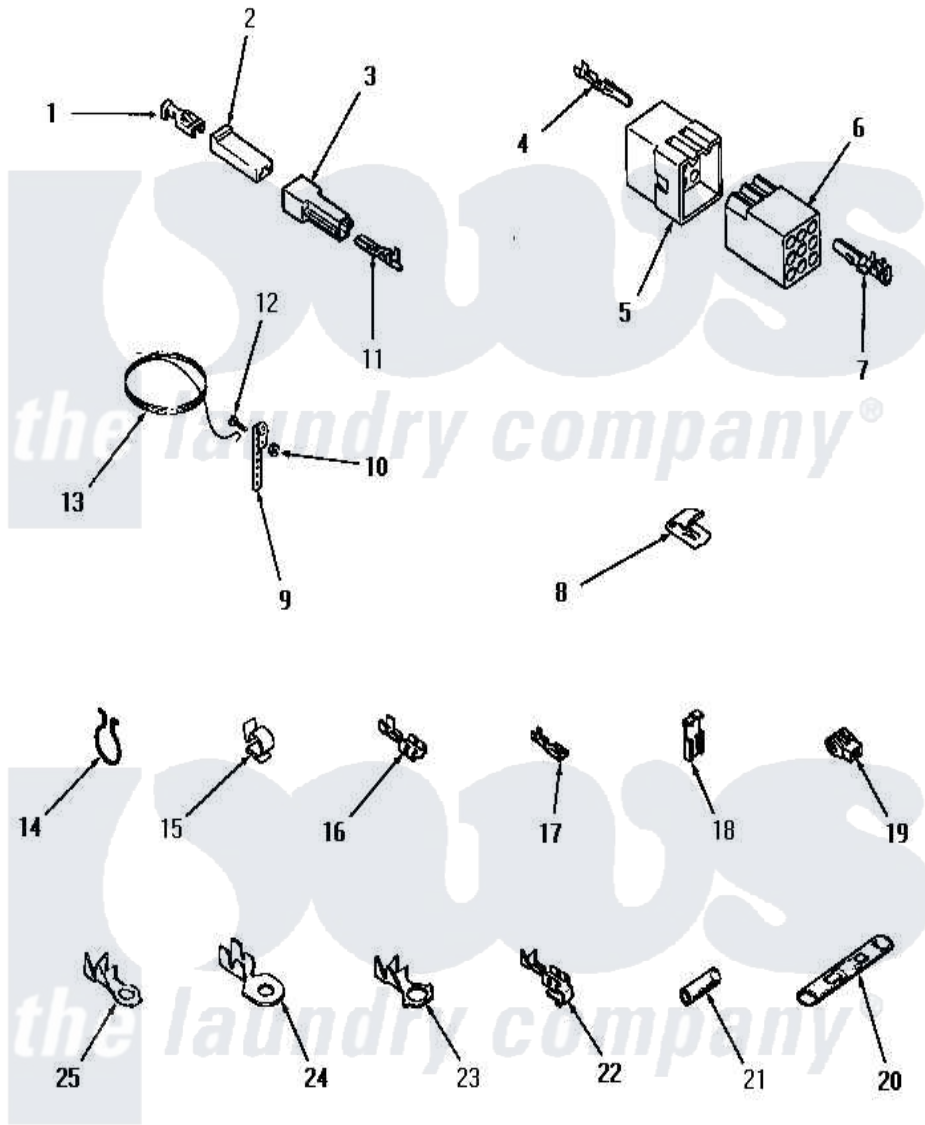

# Amana FG6270 23 - WIRE & TERMINALS

## WIRE AND TERMINALS

Amana [Residential Amana FG6270 Washer Parts](#) Parts Diagram 23 - WIRE & TERMINALS  
 Click on the part number to view part

Item	Original Part Number	Replaced By	Status	Part Description
1	<a href="#">Y00115</a>			Lock In Spade Terminal (18 Gaug (1/4 Inch-(1) 18 Gauge Wire)
2	<a href="#">90789</a>			Connector
3	90788		Not Available	HOUSING, TAB
4	<a href="#">Y00116</a>			Terminal, Pin-Male
5	<a href="#">23033</a>			Plug, 9 Circuit
6	<a href="#">26163</a>			Receptacle, 9 Circuit
7	Y00117	<a href="#">5011-XX</a>		093 Female Socket
8	<a href="#">20309</a>			Cable Clip
9	21430		Not Available	STRAP, GROUND
10	Y20276		Not Available	NUT
11	<a href="#">00133</a>			Terminal, Tab-1/4 Male
12	21431		Not Available	ROUND HEAD SCREW
13	Y21429		Not Available	GROUND WIRE
14	<a href="#">51291</a>			Clip, Wire
15	<a href="#">21036</a>			Clip, Cable

16	Y00119		Not Available	SPADE TERMINAL(18 GAUGE) (1/4 INCH-(1) 18 GAUGE WIRE)
17	<a href="#">00112</a>			Terminal, Spade-3/16 Fe
18	<a href="#">Y00120</a>			Terminal, Flag-1/4 Fema
19	70210		Not Available	INSULATOR,BLUE
20	21091		Not Available	CONNECTOR TWO 1/4 INCH MALE
21	Y21365	<a href="#">503670</a>		Sleeve Insulator
22	<a href="#">Y00114</a>			Spade Terminal
23	Y00113		Not Available	TERMINAL,RING-1/4 STUD
24	<a href="#">Y00111</a>			Ring Terminal No.10 No.10 18 Gauge Wires Or
25	<a href="#">00110</a>			No.10 18 Gauge Wire
NI	20680		Not Available	18 GAUGE WIRE
"	20679		Not Available	WIRE, 12 GAUGE