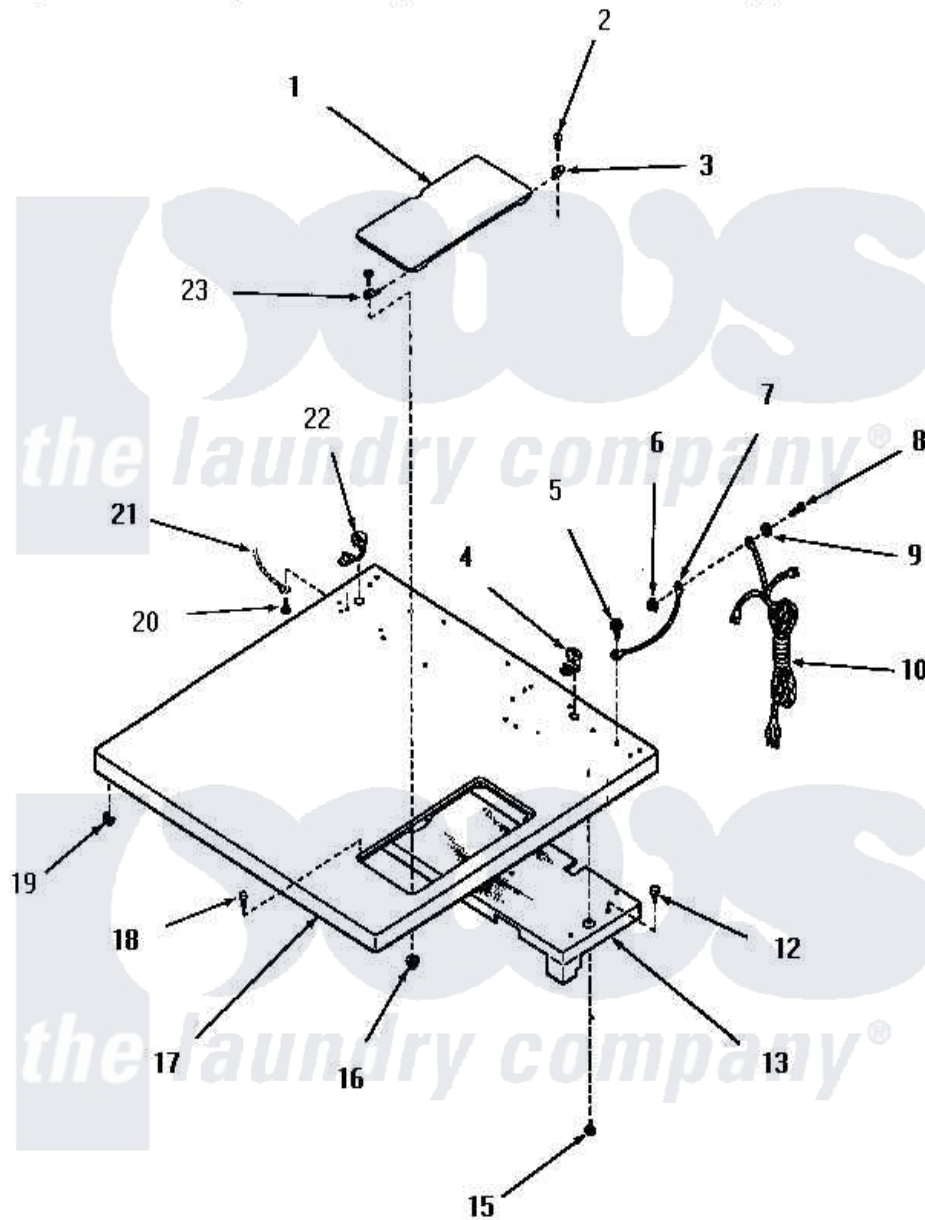

Amana FG6280 01 - CABINET TOP

Amana Residential Amana FG6280 Washer Parts Parts Diagram 01 - CABINET TOP
 Click on the part number to view part

Item	Original Part Number	Replaced By	Status	Part Description
1	52518W		Not Available	ACCESS DOOR, WHITE
"	52518A		Not Available	ACCESS DOOR, AVOCADO
"	52518C		Not Available	ACCESS DOOR, COPPERTONE
"	52518H		Not Available	xREPLACE
2	03630		Not Available	SCREW,6-32 X 3/8 ROUND
3	51351			Hinge, Rear
4	21903	211881		Grommet, Cord Part Not Used- Gas Models Only
5	51924			Screw, 10-24 X 1/2 HeX
6	23951	M0282009		Nut
7	54300		Not Available	GROUND WIRE, GREEN
8	20267			Screw, 10-24 X 3/8 Round
9	03815			Lockwasher, No.10 Ext Shk
10	51508		Not Available	POWER CORD
12	51355	51-355		5500w/240v, 13-23/32, Low Watt

13	52614	Not Available	TOP BAFFLE ASSEMBLY
15	55985	W10116760	Screw
16	22678		Nut, Nylon
17	52503W	Not Available	CABINET TOP, WHITE
"	52503H	Not Available	CABINET TOP, HARVEST GOLD
"	52503A	Not Available	CABINET TOP, AVOCADO
"	52503C	Not Available	CABINET TOP, COPPERTONE
18	53445		Bumper
19	23007	Not Available	CAGED NUT
20	51924		Screw, 10-24 X 1/2 HeX
21	Y00000000	Not Available	SEE NOTE GROUND WIRE, GREEN
22	52113		Relief, Strain
23	51350		Hinge, Front