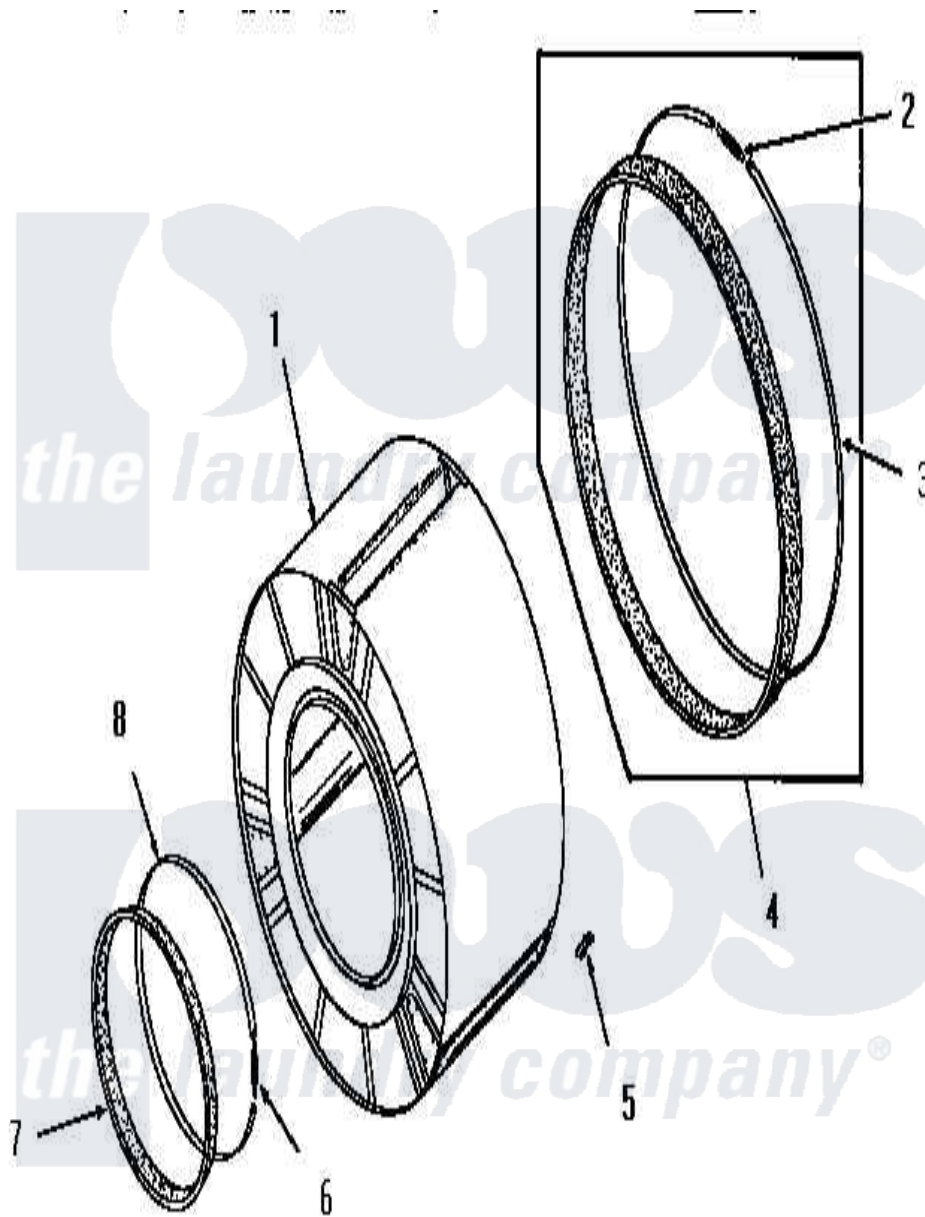

# Amana FG6280 02 - CLOTHES DRUM

Amana [Residential Amana FG6280 Washer Parts](#) Parts Diagram 02 - CLOTHES DRUM  
 Click on the part number to view part

Item	Original Part Number	Replaced By	Status	Part Description
1	<a href="#">53135</a>			Assembly, Drum
2	<a href="#">52310</a>			Spring
3	<a href="#">50781</a>			Strap, Seal
4	<a href="#">51883A</a>			Assembly, Seal
5	51201		Not Available	CLIP
6	<a href="#">50168</a>			Spring
7	<a href="#">51881</a>			Seal, Front
8	<a href="#">50169</a>			Strap, Retainer