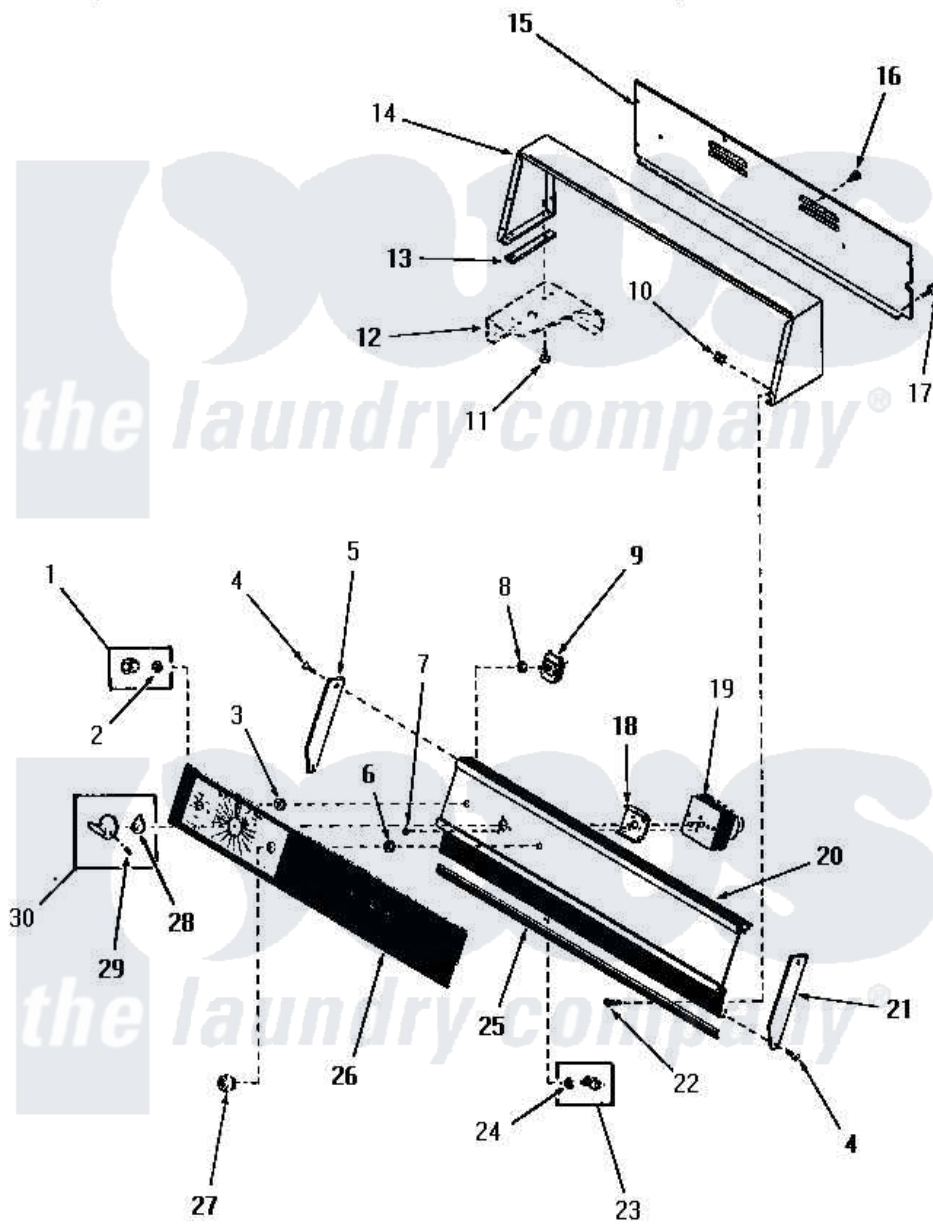

Amana FG6280 03 - CONTROL PANEL, CONTROL HOOD AND CONTROLS

Amana Residential Amana FG6280 Washer Parts Parts Diagram 03 - CONTROL PANEL, CONTROL HOOD AND CONTROLS

[Click on the part number to view part](#)

Item	Original Part Number	Replaced By	Status	Part Description
1	23128	22001655		Switch, Water Temp.
2	22244		Not Available	CLIP,C xREPLACE
3	24391		Not Available	KNURLED NUT
4	52864	500226		Screw, 8b-16 x 5/8 Tap
5	26339		Not Available	END CAP, LEFT
6	23406		Not Available	KNURLED NUT
7	20272		Not Available	PHILLIPS HEAD SCREW
8	91176			Lockwasher, 3/8 Intshkp
9	52623	58032		Switch
10	54038			NUt, Speed U-Type
11	23962	W10116760		Screw
12	Y00000000		Not Available	SEE NOTE CABINET TOP
13	23028		Not Available	GASKET,CONTROL BOX END
14	54526W		Not Available	CONTROL HOOD, WHITE

"	54526A	Not Available	CONTROL HOOD, AVOCADO
"	54526H	Not Available	CONTROL HOOD, HARVEST GOLD
15	54530GR	Not Available	CONTROL HOOD REAR COVER, GRAY
16	23222	3177991	Screw
17	25724	Not Available	HEX HEAD SCREW
18	26345	Not Available	SPACER
19	52610	Not Available	TIMER
20	Y0055283		Button, Door
21	26338	Not Available	END CAP, RIGHT
22	25232	Not Available	SCREW,8AB-18X7/8 OVAL
23	53563	Not Available	SWITCH,DOOR RELEASE
24	52947		Nut, Hex 15/32-32
25	55287	Not Available	GASKET
26	0055282	Not Available	BLOCK, FUSE
27	23130	Not Available	SWITCH COLLAR
28	24857	Not Available	INDICATOR
29	25285	Not Available	SETSCREW
30	24858	Not Available	ASSY,KNOB-TIMER