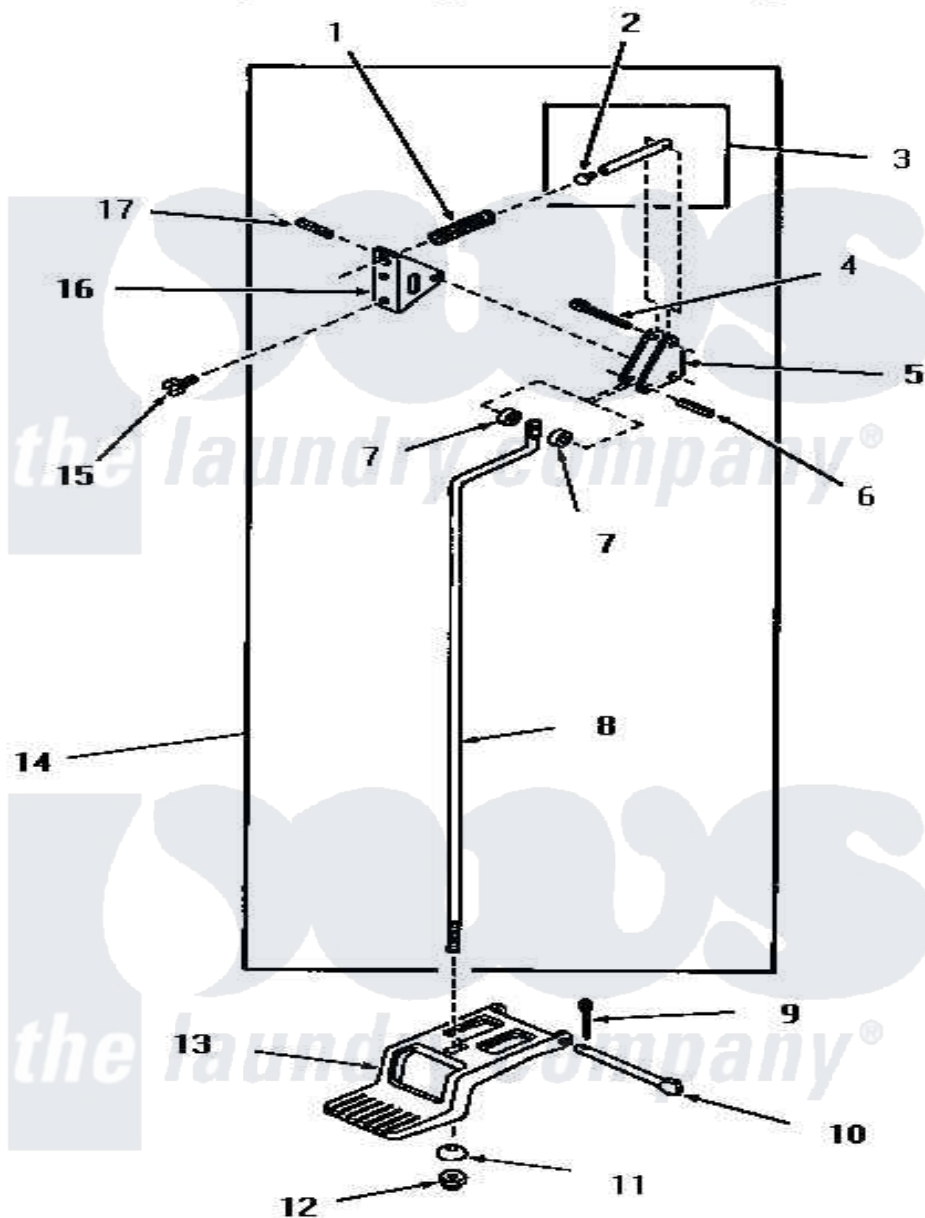

Amana FG6280 04 - DOOR RELEASE

Amana [Residential Amana FG6280 Washer Parts](#) Parts Diagram 04 - DOOR RELEASE
 Click on the part number to view part

Item	Original Part Number	Replaced By	Status	Part Description
1	51065		Not Available	DOOR RELEASE SPRING
2	51786		Not Available	PLUG
3	51841		Not Available	DOOR RELEASE PIN ASSEMBLY
4	02578			Pin, Cotter
5	51041		Not Available	DOOR RELEASE LEVER
6	51161		Not Available	PIN,ROLL 1/8 X 3/4
7	51121			Door Release Spacer
8	51837		Not Available	DOOR RELEASE ROD
9	02578			Pin, Cotter
10	51045		Not Available	PEDAL HINGE PIN
11	51046		Not Available	NYLON WASHER
12	51271		Not Available	NUT
13	51802			Pedal, Foot
14	51844		Not Available	DOOR RELEASE ASSEMBLY
15	51246		Not Available	SCREW
16	51052		Not Available	DOOR RELEASE BRACKET