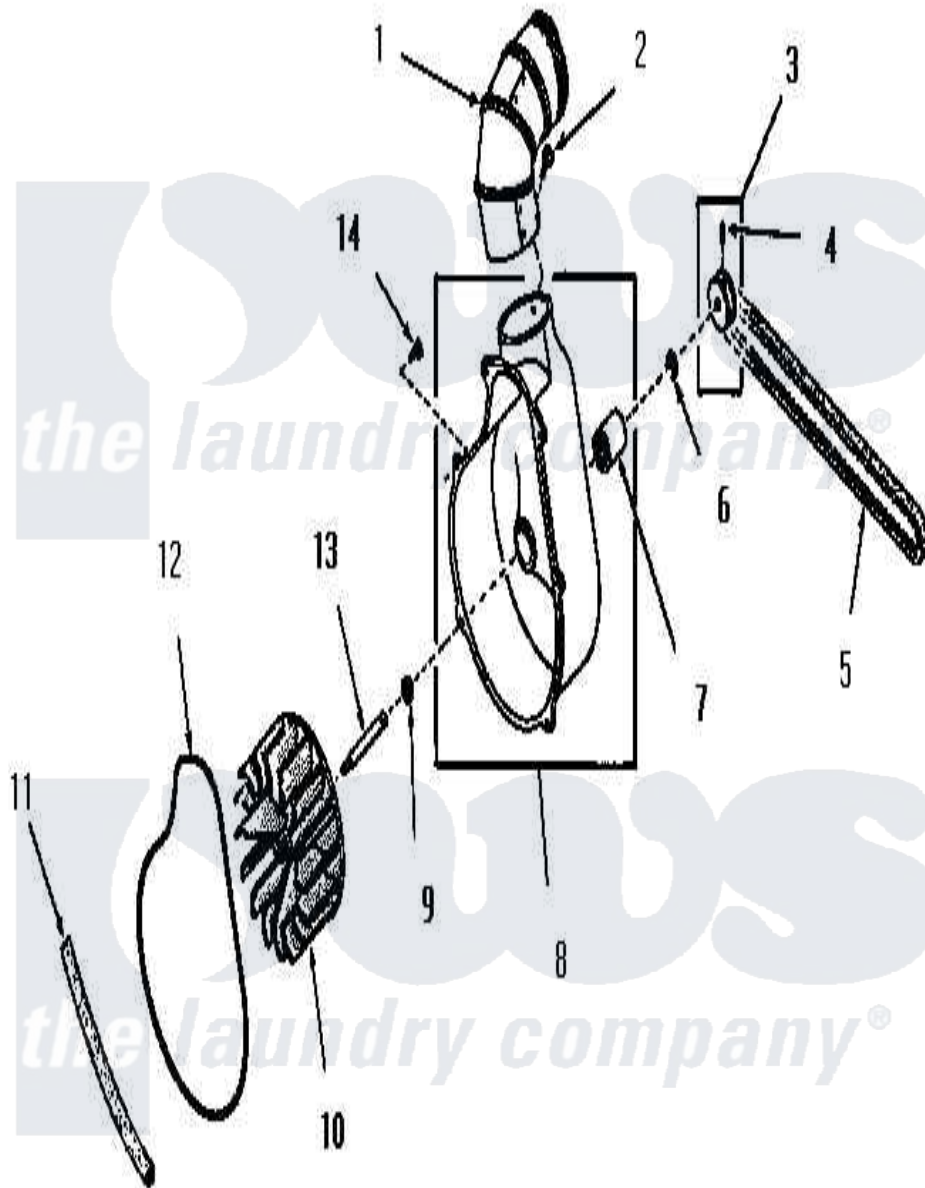

Amana FG6280 05 - EXHAUST FAN

Amana Residential Amana FG6280 Washer Parts Parts Diagram 05 - EXHAUST FAN
 Click on the part number to view part

Item	Original Part Number	Replaced By	Status	Part Description
1	Y0052707	31986601B		Switch, Rocker
2	23222	3177991		Screw
3	53521		Not Available	ASSY,PULLEY
4	02771			Screw, 1/4-20 x 3/8 Hex S
5	51994			Belt
6	52549			Washer, 501 ID X3/4 Odx
7	51991		Not Available	BEARING
8	51946		Not Available	HOUSING,BLOWER
9	52549			Washer, 501 ID X3/4 Odx
10	90585		Not Available	IMPELLER
11	51790			Seal
12	51791			Gasket, Housing
13	53519		Not Available	EXHAUST FAN SHAFT
14	51784		Not Available	SCREW,10B-16 X 1/2 HEX