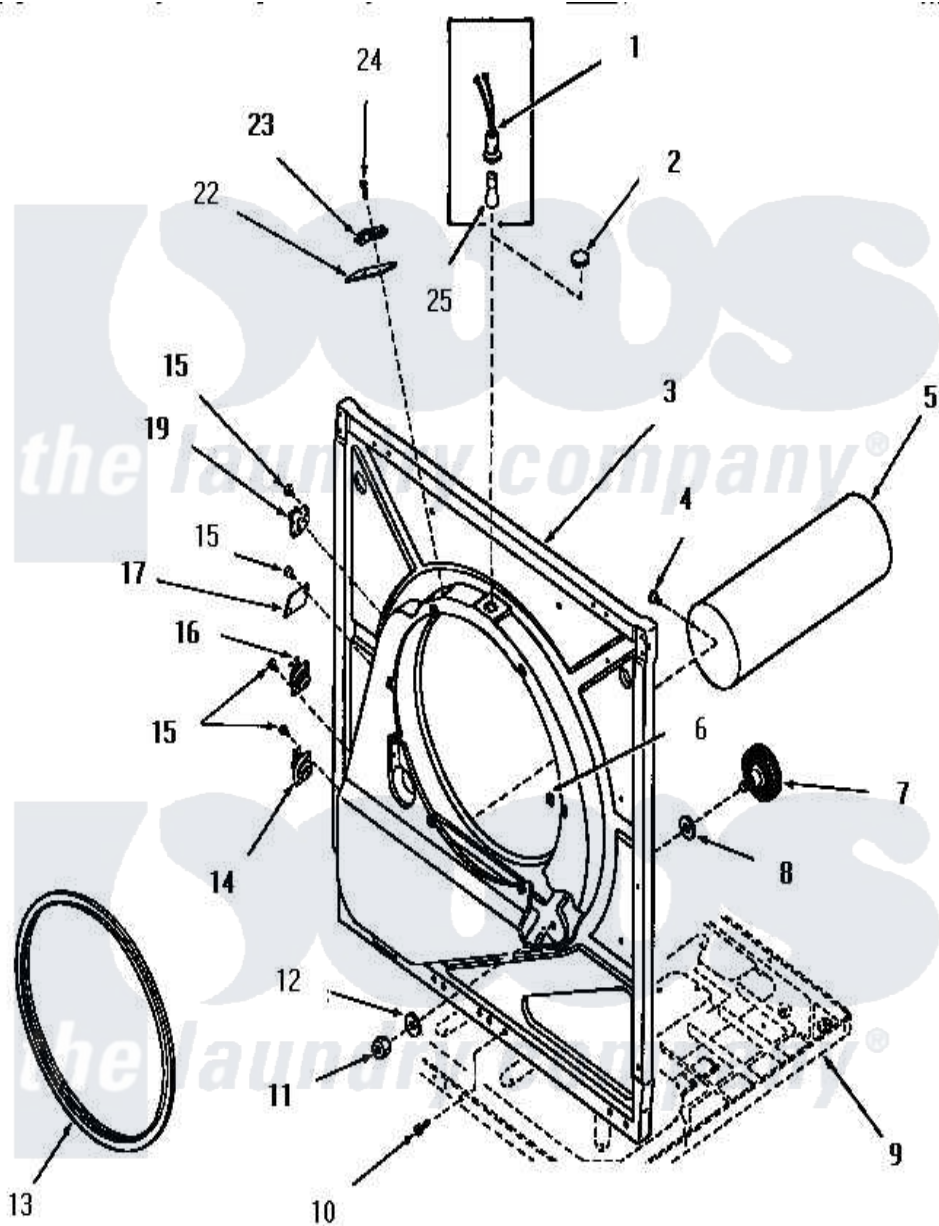

Amana FG6280 06 - FRONT FRAME AND AIR SHROUD

Amana Residential Amana FG6280 Washer Parts Parts Diagram 06 - FRONT FRAME AND AIR SHROUD
Click on the part number to view part

Item	Original Part Number	Replaced By	Status	Part Description
1	Y0054609	M0270519		Washer
2	54610		Not Available	PLUG BUTTON
3	51850		Not Available	FRONT FRAME AND AIR SHROUD
4	52150	489464		Screw
5	51821		Not Available	EXHAUST DUCT
6	52865		Not Available	SPEED NUT
7	53555	56285		Roller Cylinder
8	52123			Washer
9	Y00000000		Not Available	SEE NOTE FRAME BASE
10	25723	27001200		Screw
11	52124		Not Available	NUT
12	52122			Washer
13	51798		Not Available	GASKET
14	54736			Thermostat
15	23222	3177991		Screw
16	54737			Thermostat