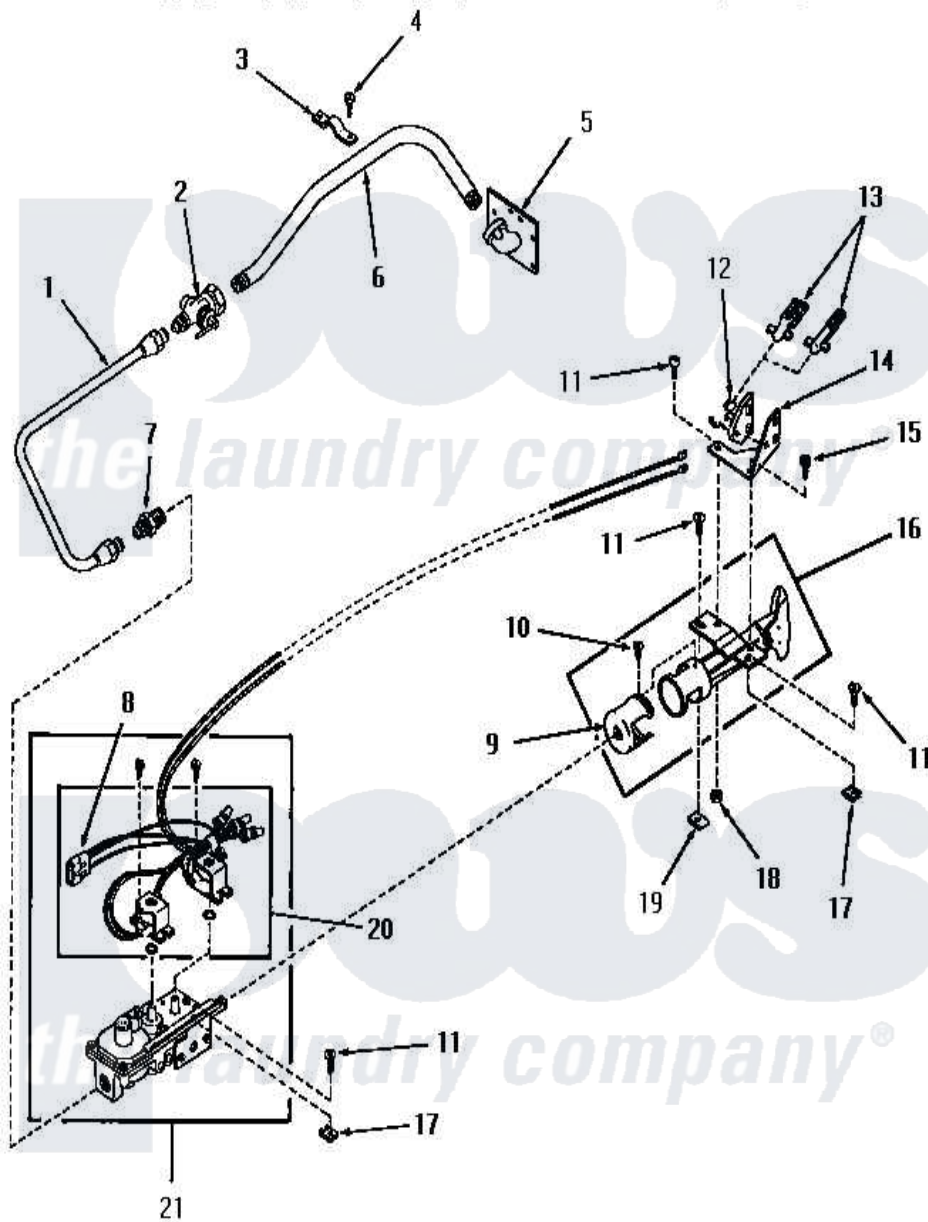

# Amana FG6280 07 - GLOW BAR IGNITION BURNER

Amana Residential Amana FG6280 Washer Parts Parts Diagram 07 - GLOW BAR IGNITION BURNER  
 Click on the part number to view part

Item	Original Part Number	Replaced By	Status	Part Description
1	54407		Not Available	ASSY,INLET GAS TUBE
2	Y51058		Not Available	VALVE
3	51828		Not Available	GAS PIPE CLAMP
4	25723	<a href="#">27001200</a>		Screw
5	51842		Not Available	PIPE SUPPORT
6	51775		Not Available	INLET GAS PIPE
7	<a href="#">54408</a>			Connector, Male
8	55452		Not Available	PLUG
9	53007	<a href="#">53-007</a>		Receptacle
10	53006	<a href="#">53-006</a>		Receptacle
11	<a href="#">20267</a>			Screw, 10-24 X 3/8 Round
12	55435		Not Available	BRACKET,IGNITER
13	55438	<a href="#">4392003</a>		Ignitor
14	55434		Not Available	BRACKET
15	51784		Not Available	SCREW,10B-16 X 1/2 HEX
16	53011		Not Available	TUBE,BURNER

17	<a href="#">21747</a>		Nut, Speed
18	03673	Not Available	NUT
19	20249	<a href="#">36020</a>	Nut-10-24
20	55971A	Not Available	COIL,BURNER
21	55971	Not Available	VALVE,GAS
NI	<a href="#">53255</a>		Assembly, Conversion Kit
"	53408	Not Available	LABEL,CHANGE-OVER
"	56327	Not Available	STICKER
"	56326	Not Available	ASSY,CONVERSION KIT
"	53556	Not Available	STICKER,CONVERSION
"	<a href="#">51211</a>		Orifice, LP No.55 Drill
"	<a href="#">53952</a>		Screw, Vent
"	<a href="#">53390</a>		Plug, Block-Open
"	55753	Not Available	VALVE CONVERTED STICKER
"	<a href="#">50326</a>		Orifice, NG
"	52894	Not Available	STICKER
"	<a href="#">52893</a>		Sticker