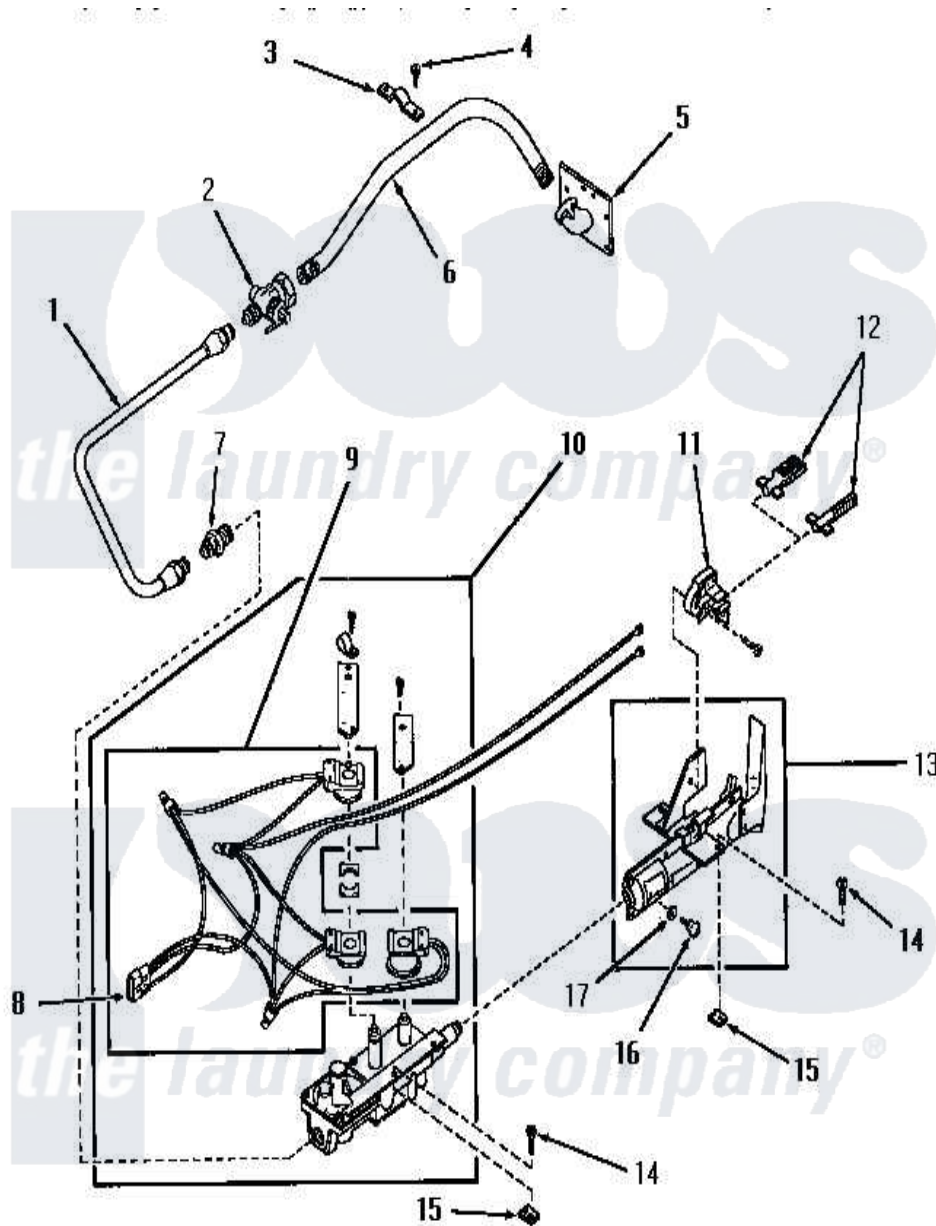

Amana FG6280 08 - GLOW BAR IGNITION BURNER

Amana Residential Amana FG6280 Washer Parts Parts Diagram 08 - GLOW BAR IGNITION BURNER
 Click on the part number to view part

Item	Original Part Number	Replaced By	Status	Part Description
1	54460		Not Available	INLET,GAS TUBE
2	Y51058		Not Available	VALVE
3	51828		Not Available	GAS PIPE CLAMP
4	25723	27001200		Screw
5	51842		Not Available	PIPE SUPPORT
6	51775		Not Available	INLET GAS PIPE
7	54408			Connector, Male
8	55452		Not Available	PLUG
9	55439A			Burner Coils
10	55745		Not Available	GAS VALVE ASSEMBLY
11	55448		Not Available	BRACKET,IGNITER xREPLACE
12	55438	4392003		Ignitor
13	55857		Not Available	TUBE,BURNER
14	20267			Screw, 10-24 X 3/8 Round
15	21747			Nut, Speed
16	54466		Not Available	THUMB SCREW

17	54735		Not Available	WASHER
NI	55753		Not Available	VALVE CONVERTED STICKER
"	54477		Not Available	CAP, VENT
"	54495		Not Available	PLUG, BLOCK-OPEN
"	53556		Not Available	STICKER, CONVERSION
"	53408		Not Available	LABEL, CHANGE-OVER
"	50326			Orifice, NG
"	Y0054476	D7431921Q		Gasket
"	53255			Assembly, Conversion Kit
"	51211			Orifice, LP No.55 Drill
"	52893			Sticker
"	55750			Valve Converted Sticker
"	55749		Not Available	ASSY, CONVERSION KIT
"	20247			Plug, Pipe
"	52894		Not Available	STICKER