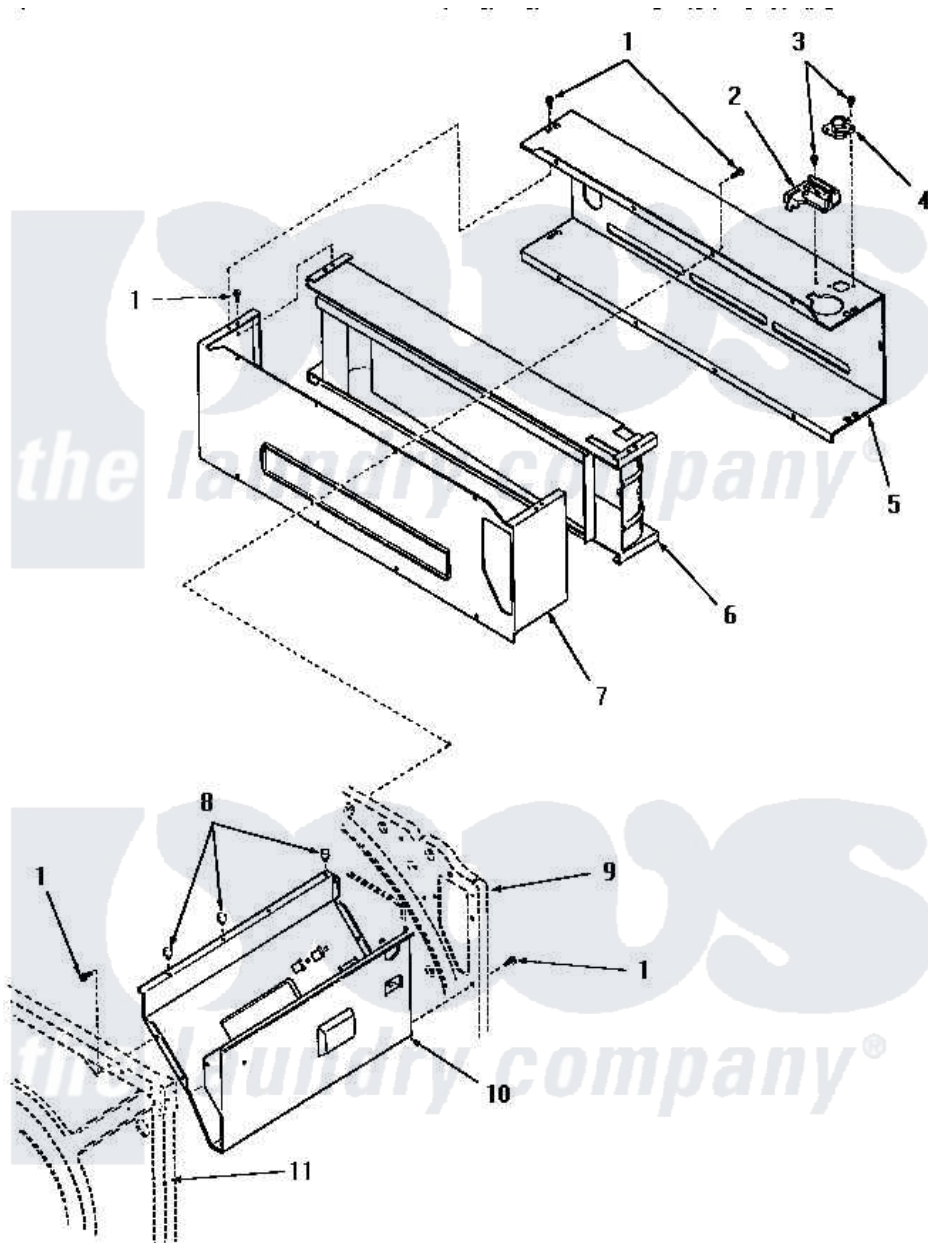

Amana FG6280 09 - HEATER BOX

Amana Residential Amana FG6280 Washer Parts Parts Diagram 09 - HEATER BOX
 Click on the part number to view part

Item	Original Part Number	Replaced By	Status	Part Description
1	25723	27001200		Screw
2	55428		Not Available	SENSOR
3	23222	3177991		Screw
4	Y55742		Not Available	THERMOSTAT
5	0055427		Not Available	USE B5716202
6	55426		Not Available	ASSY, HEATER BOX LINER
7	Y0051866		Not Available	SUB 58627CG, OVEN BOTTOM
8	52552		Not Available	BUMPER, OVEN DOOR
9	Y00000000		Not Available	SEE NOTE REAR FRAME
10	Y52584		Not Available	BURNER SHIELD
11	Y00000000		Not Available	SEE NOTE FRONT FRAME AND AIR SHROUD