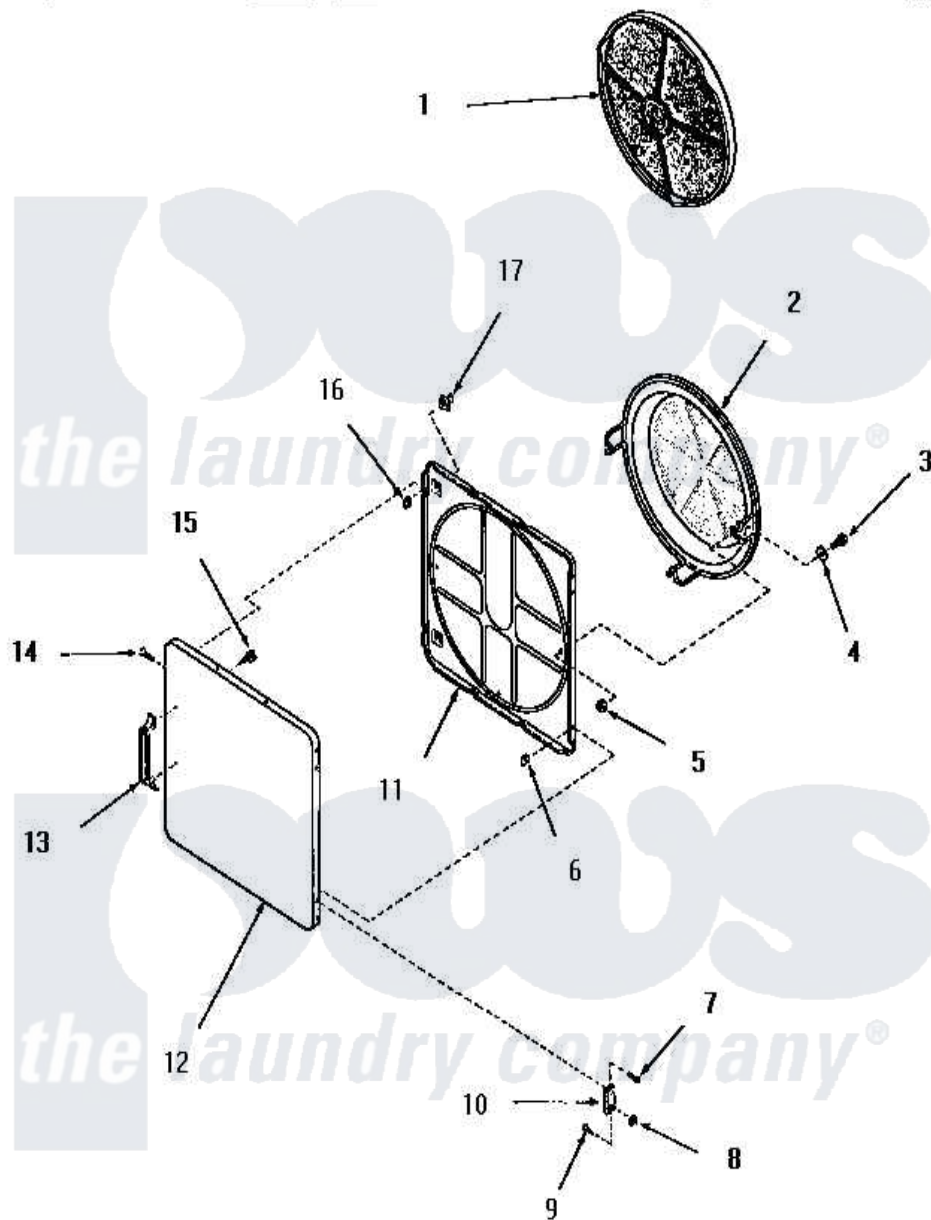

Amana FG6280 10 - LOADING DOOR

Amana [Residential Amana FG6280 Washer Parts](#) Parts Diagram 10 - LOADING DOOR
 Click on the part number to view part

Item	Original Part Number	Replaced By	Status	Part Description
1	53002		Not Available	NO LONGER AVAILABLE
2	54731	54-731		Bake Element
3	02422			Screw, 1/4-20 X 1/2 HeX
4	Q6275		Not Available	WASHER
5	52566	27001225		Nut, Jam Mid Lock 1/4-20
6	52865		Not Available	SPEED NUT
7	52864	500226		Screw, 8b-16 x 5/8 Tap
8	51236	488130		Nut
9	22649			Screw, 8-32 X 13/32 FI
10	70014			Hinge
11	54665	54-665		Bake Element
12	52489H		Not Available	OUTER DOOR PANEL, HARVEST GOLD
"	52489A		Not Available	OUTER DOOR PANEL, AVOCADO
"	52489C		Not Available	OUTER DOOR PANEL, COPPERTONE

"	52489W		Not Available	OUTER DOOR PANEL, WHITE
13	54068	61925		Pull Door Commercial Black
14	52864	500226		Screw, 8b-16 x 5/8 Tap
15	52150	489464		Screw
16	52865		Not Available	SPEED NUT
17	54661	LA-1003		Door Catch Kit