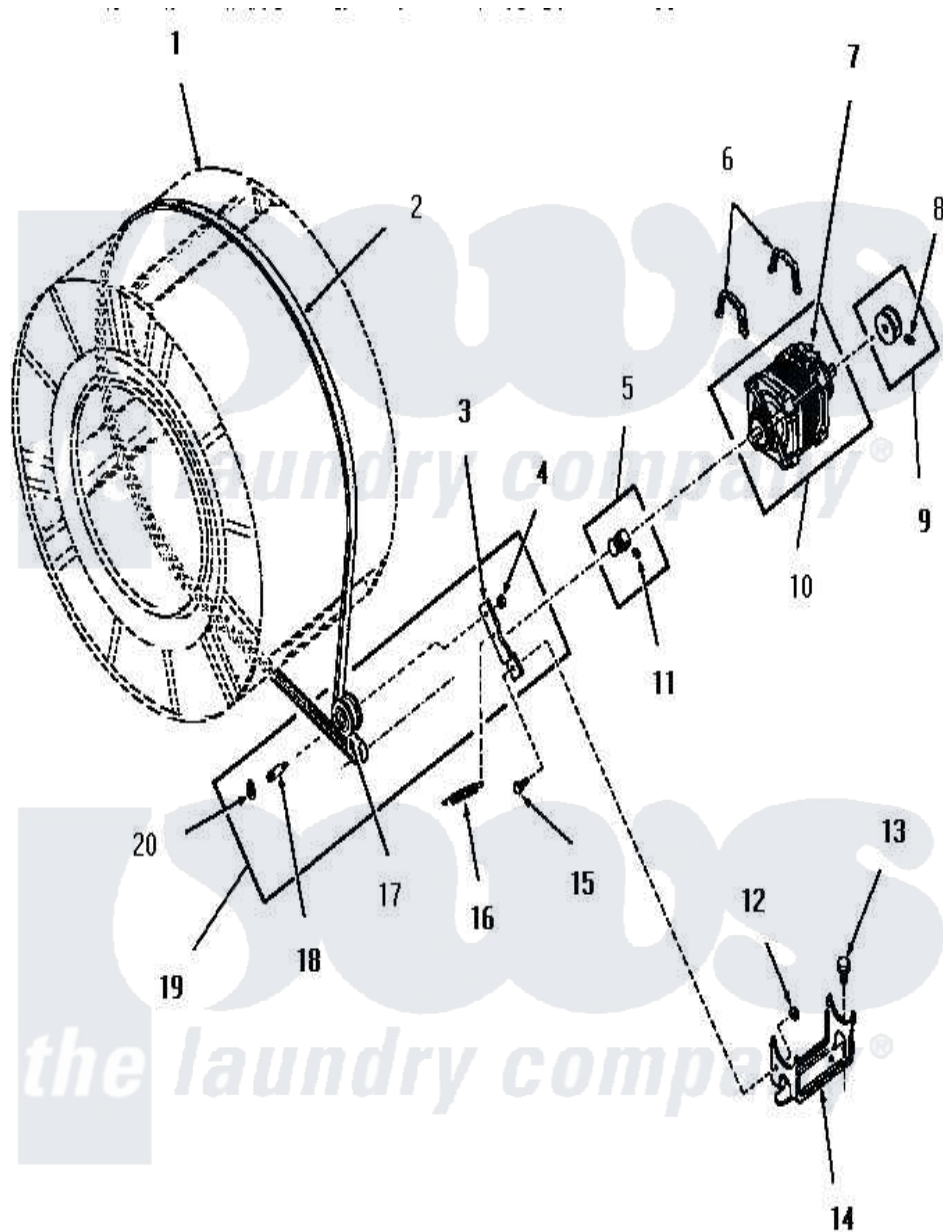

Amana FG6280 11 - MOTOR, IDLER AND BELT

Amana [Residential Amana FG6280 Washer Parts](#) Parts Diagram 11 - MOTOR, IDLER AND BELT
 Click on the part number to view part

Item	Original Part Number	Replaced By	Status	Part Description
1	Y00000000		Not Available	SEE NOTE CLOTHES DRUM
2	52556			Belt
3	54410		Not Available	LEVER,IDLER
4	52566	27001225		Nut, Jam Mid Lock 1/4-20
5	52593		Not Available	ASSY,MOTOR PULLEY
6	51789	660658		Clamp, Motor Mounting 343481 685441
7	53249		Not Available	SWITCH
"	Y00000000		Not Available	SEE NOTE MOTOR SWITCH, WESTINGHOUSE -- (NOT REPLACEABLE)
"	53226		Not Available	SWITCH,MOTOR
8	02771			Screw, 1/4-20 x 3/8 Hex S
9	53522			Pulley, Motor
10	52697		Not Available	MOTOR
11	52906		Not Available	SETSCREW
12	52566	27001225		Nut, Jam Mid Lock 1/4-20

13	23928	Not Available	CAP SCREW AND LOCKWASHER
14	51824	Not Available	MOUNT,MOTOR
15	52567		Bolt, Shoulder
16	52323		Spring
17	Y54414		Assembly, Wheel And Bearing
18	54411	Not Available	SHAFT,IDLER LEVER
19	54415	Not Available	LEVER,IDLER
20	23748		Ring, Retaining