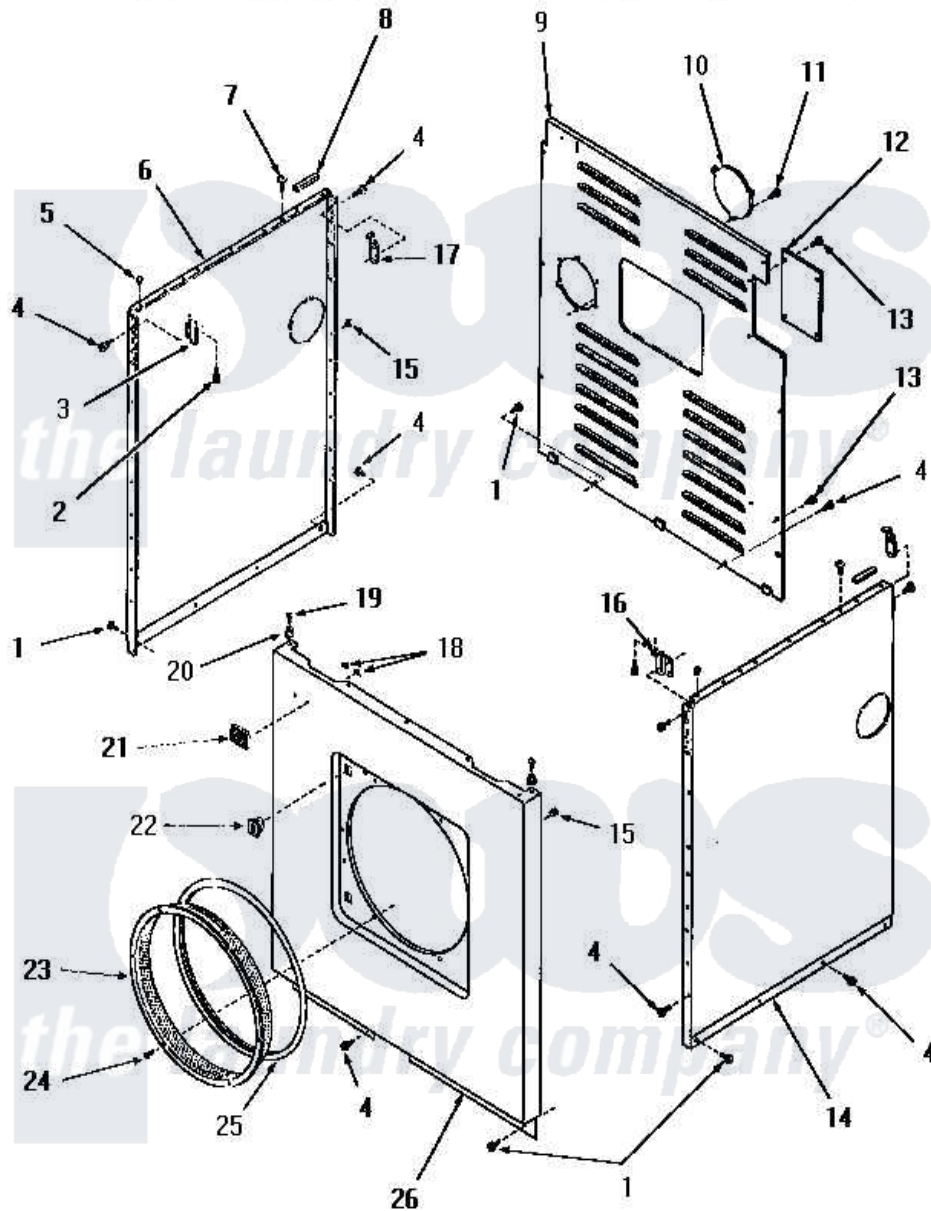

# Amana FG6280 12 - PANELS

Amana [Residential Amana FG6280 Washer Parts](#) Parts Diagram 12 - PANELS  
 Click on the part number to view part

Item	Original Part Number	Replaced By	Status	Part Description
1	25723	<a href="#">27001200</a>		Screw
2	<a href="#">23008</a>			Screw, 10-24 X 3/4 Sems
3	22847		Not Available	BRACKET
4	51784		Not Available	SCREW,10B-16 X 1/2 HEX
5	<a href="#">21176</a>			Bumper
6	52669H		Not Available	SIDE PANEL, LEFT, HARVEST GOLD
"	52669C		Not Available	SIDE PANEL, LEFT, COPPERTONE
"	52669A		Not Available	SIDE PANEL, LEFT, AVOCADO
"	52669W		Not Available	SIDE PANEL, LEFT, WHITE
7	52442		Not Available	SCREW, No.10-16 X 3/8"
8	<a href="#">80312</a>			Bumper Pad
9	52677GR		Not Available	PANEL,REAR xREPLACE
10	<a href="#">51855GR</a>			Plate, Cover
11	51782		Not Available	SCREW, 6B-20X5/16

12	52108GR		Not Available	TERMINAL BLOCK ACCESS PLATE, G
13	51780	<a href="#">3390631</a>		Screw, 10-16 X 3/8
14	52673A		Not Available	SIDE PANEL, RIGHT, AVOCADO
"	52673H		Not Available	SIDE PANEL, RIGHT, HARVEST GOL
"	52673C		Not Available	SIDE PANEL, RIGHT, COPPERTONE
"	52673W		Not Available	SIDE PANEL, RIGHT, WHITE
15	<a href="#">20387</a>			Bumper
16	22846		Not Available	BRACKET
17	<a href="#">52487</a>			Lug, Hold-Down
18	22161		Not Available	CLIP
19	Q6535		Not Available	SCREW, 10B-16 X 3/4 ROU
20	23020		Not Available	MOUNT, PANEL
21	22086		Not Available	MONOGRAM
22	54660	<a href="#">LA-1003</a>		Door Catch Kit
23	52052GR		Not Available	DUCT RING, GRAY
24	<a href="#">51778</a>			Screw, 8b-18 X 1/2 RD H
25	<a href="#">51799</a>			Seal, Outer
26	54664C		Not Available	FRONT PANEL, COPPERTONE
"	54664W		Not Available	FRONT PANEL, W
"	54664A		Not Available	FRONT PANEL, AVOCADO
"	54664H		Not Available	FRONT PANEL, HARVEST GOLD