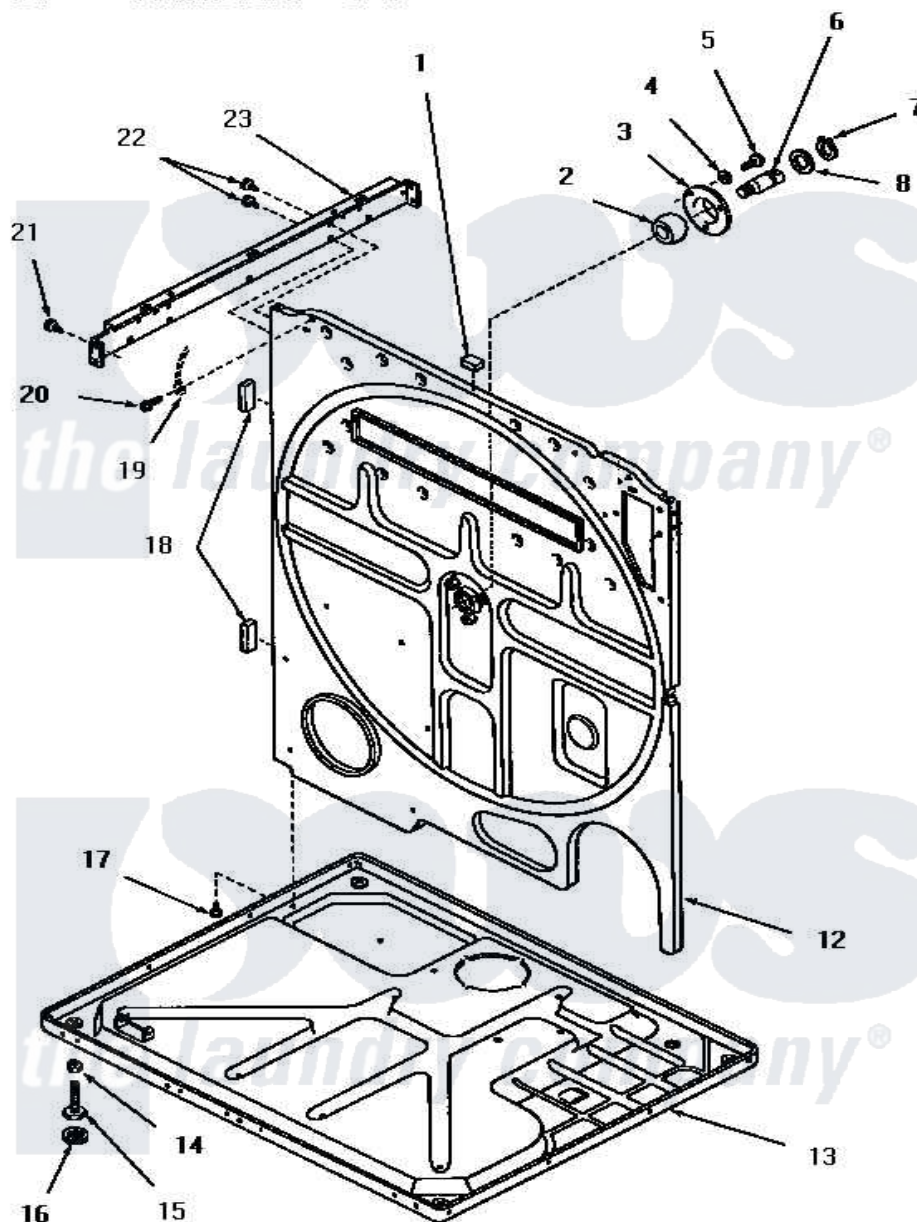

Amana FG6280 13 - REAR FRAME AND FRAME BASE

Amana Residential Amana FG6280 Washer Parts Parts Diagram 13 - REAR FRAME AND FRAME BASE
 Click on the part number to view part

Item	Original Part Number	Replaced By	Status	Part Description
1	Y0054053	Y0301205		Element- L
2	Y52079			Bearing, Drum Shaft
3	51826		Not Available	COVER,BEARING
4	03189			LoCkwasher, 1/4 Std-C P
5	53589	8204624		Bolt
6	53132		Not Available	SHAFT,DRUM
7	70061			Ring, Retaining
8	Y52564			Washer
12	52574		Not Available	FRAME,REAR
13	Y52572		Not Available	FRAME BASE
14	52794	62739		Nut, Lock
15	Y52696	Y305086		Adjustable Leg And Nut
16	70282	Y314137		Foot, Rubber
17	25723	27001200		Screw
18	20354		Not Available	BUMPER PAD
19	Y00000000		Not Available	SEE NOTE GROUND WIRE, GREEN

20	51784		Not Available	SCREW, 10B-16 X 1/2 HEX
21	25723	27001200		Screw
22	51780	3390631		Screw, 10-16 X 3/8
23	51818		Not Available	SUPPORT CHANNEL, RIGHT OR LEFT