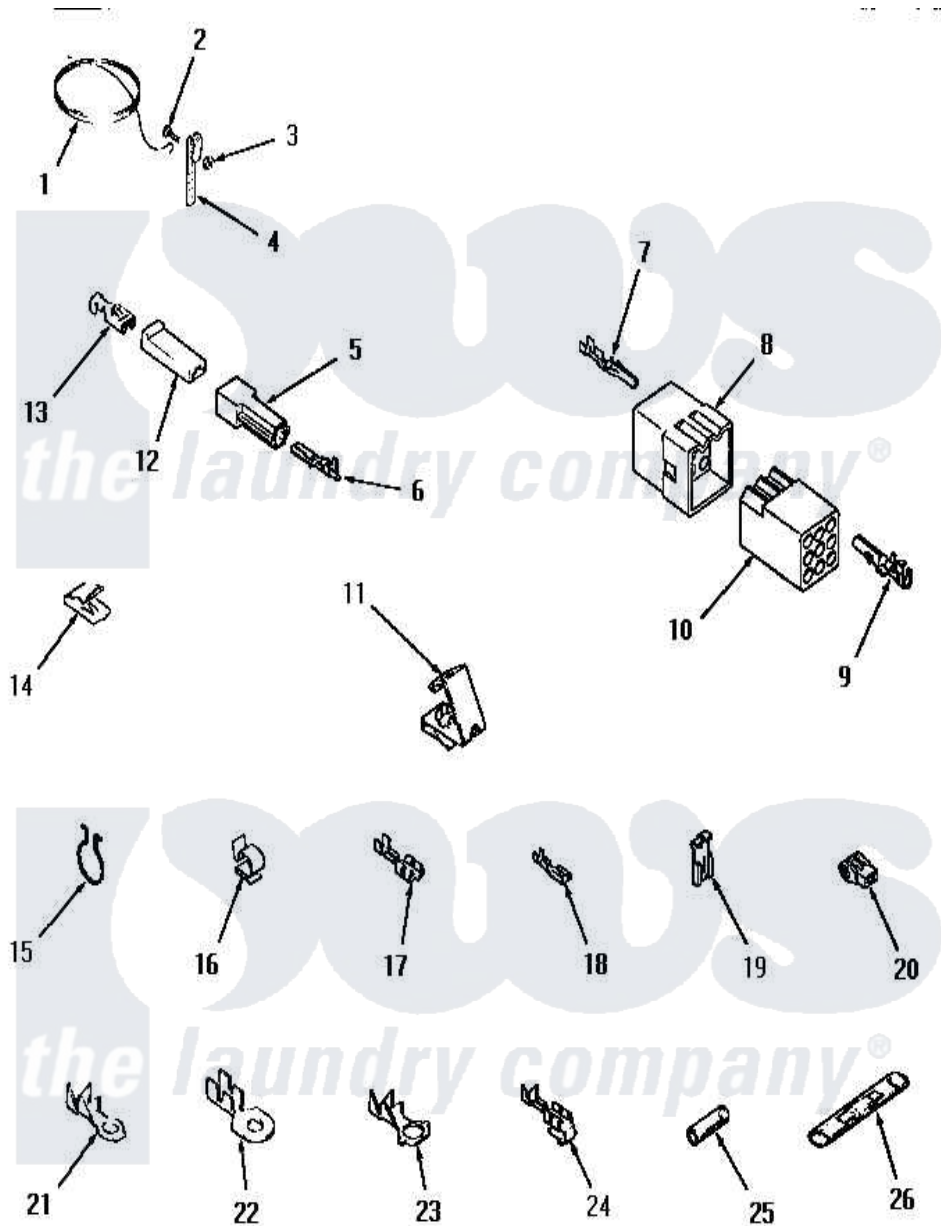

# Amana FG6280 14 - WIRE AND TERMINALS

Amana [Residential Amana FG6280 Washer Parts](#) Parts Diagram 14 - WIRE AND TERMINALS  
 Click on the part number to view part

Item	Original Part Number	Replaced By	Status	Part Description
1	Y21429		Not Available	GROUND WIRE
2	21431		Not Available	ROUND HEAD SCREW
3	Y20276		Not Available	NUT
4	21430		Not Available	STRAP,GROUND
5	90788		Not Available	HOUSING,TAB
6	<a href="#">00133</a>			Terminal, Tab-1/4 Male
7	<a href="#">Y00116</a>			Terminal, Pin-Male
8	<a href="#">23033</a>			Plug, 9 Circuit
9	Y00117	<a href="#">5011-XX</a>		093 Female Socket
10	<a href="#">26163</a>			Receptacle, 9 Circuit
11	00158		Not Available	GROUND CLIP
12	<a href="#">90789</a>			Connector
13	<a href="#">Y00115</a>			Lock In Spade Terminal (18 Gaug (1/4 Inch-(1) 18 Gauge Wire)
14	<a href="#">20309</a>			Cable Clip
15	<a href="#">51291</a>			Clip, Wire

16	<a href="#">21036</a>		Clip, Cable
17	Y00119	Not Available	SPADE TERMINAL(18 GAUGE) (1/4 INCH-(1) 18 GAUGE WIRE)
18	<a href="#">00112</a>		Terminal, Spade-3/16 Fe
19	<a href="#">Y00120</a>		Terminal, Flag-1/4 Fema
20	70210	Not Available	INSULATOR,BLUE
21	<a href="#">00110</a>		No. 10 18 Gauge Wire
22	<a href="#">Y00111</a>		Ring Terminal No.10 No.10 18 Gauge Wires Or
23	Y00113	Not Available	TERMINAL,RING-1/4 STUD
24	<a href="#">Y00114</a>		Spade Terminal
25	Y21365	<a href="#">503670</a>	Sleeve Insulator
26	21091	Not Available	CONNECTOR TWO 1/4 INCH MALE
NI	20680	Not Available	18 GAUGE WIRE
"	20679	Not Available	WIRE, 12 GAUGE