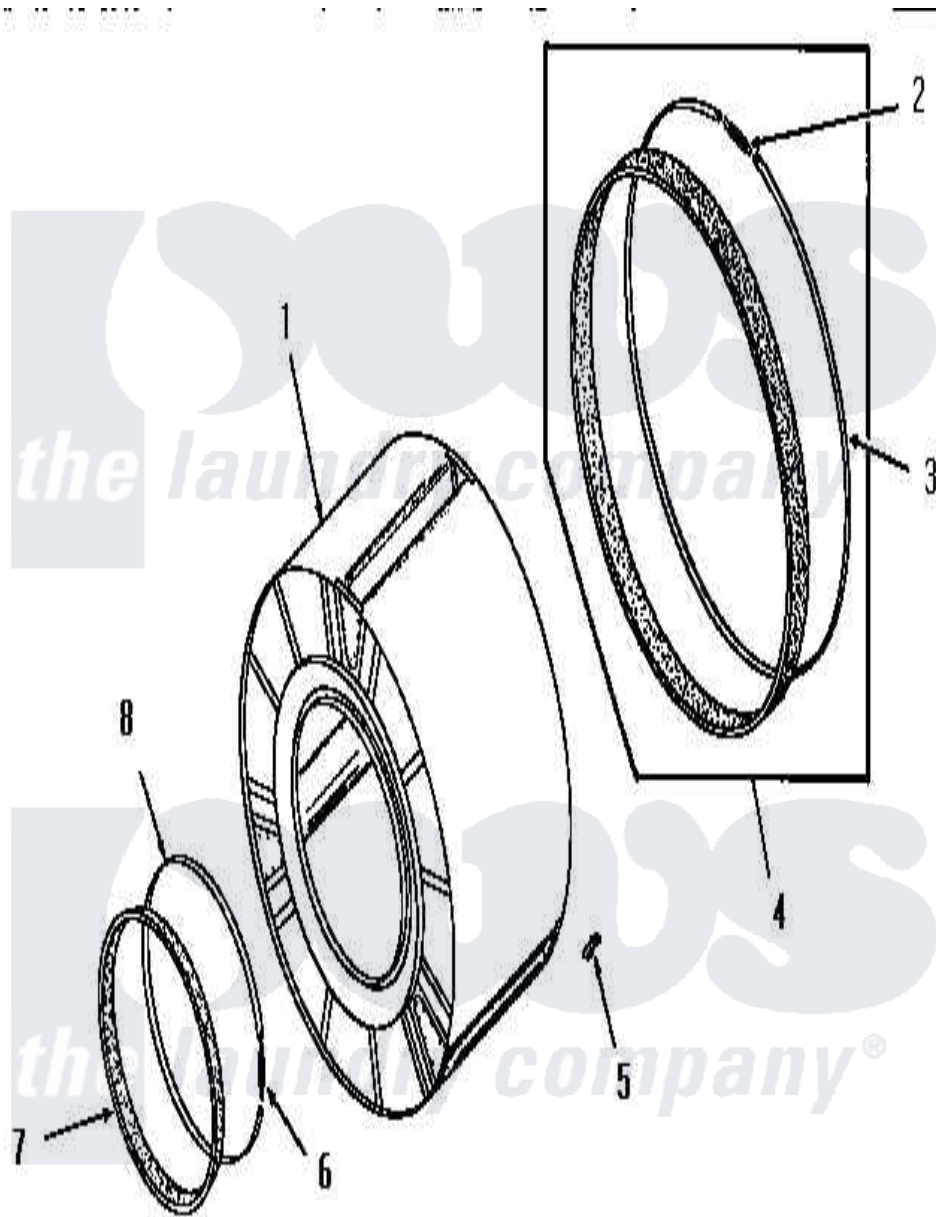

Amana FG6291 02 - CLOTHES DRUM

Amana Residential Amana FG6291 Dryer Parts Parts Diagram 02 - CLOTHES DRUM
 Click on the part number to view part

Item	Original Part Number	Replaced By	Status	Part Description
1	53137	53137ENG		50/50 Solder
2	52310			Spring
3	50781			Strap, Seal
4	51883A			Assembly, Seal
5	51201		Not Available	CLIP
6	50168			Spring
7	51881			Seal, Front
8	50169			Strap, Retainer