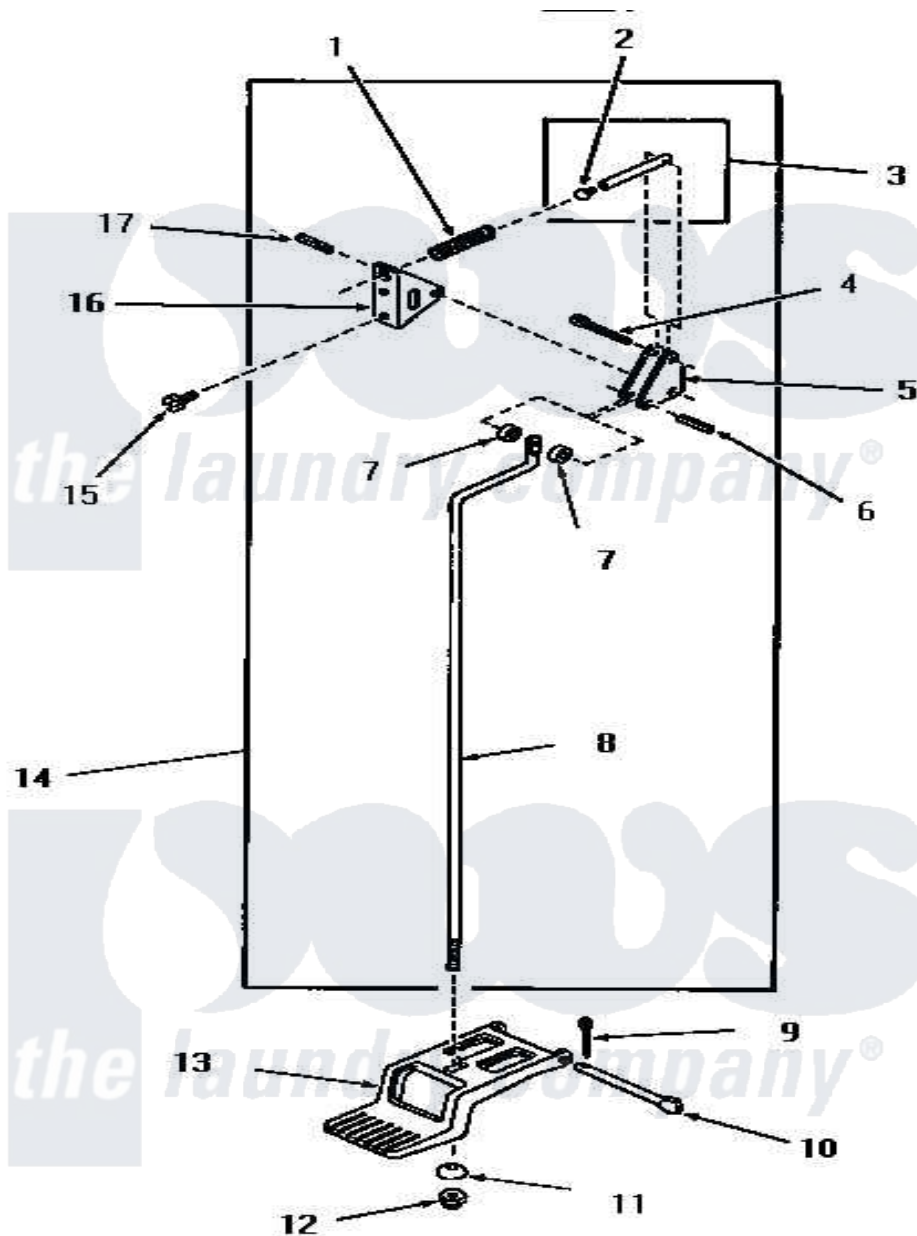

# Amana FG6291 04 - DOOR RELEASE

Amana Residential Amana FG6291 Dryer Parts Parts Diagram 04 - DOOR RELEASE  
 Click on the part number to view part

Item	Original Part Number	Replaced By	Status	Part Description
1	51065		Not Available	DOOR RELEASE SPRING
2	51786		Not Available	PLUG
3	51841		Not Available	DOOR RELEASE PIN ASSEMBLY
4	<a href="#">02578</a>			Pin, Cotter
5	51041		Not Available	DOOR RELEASE LEVER
6	51161		Not Available	PIN,ROLL 1/8 X 3/4
7	<a href="#">51121</a>			Door Release Spacer
8	51837		Not Available	DOOR RELEASE ROD
9	<a href="#">02578</a>			Pin, Cotter
10	51045		Not Available	PEDAL HINGE PIN
11	51046		Not Available	NYLON WASHER
12	51271		Not Available	NUT
13	<a href="#">51802</a>			Pedal, Foot
14	51844		Not Available	DOOR RELEASE ASSEMBLY
15	51246		Not Available	SCREW
16	51052		Not Available	DOOR RELEASE BRACKET