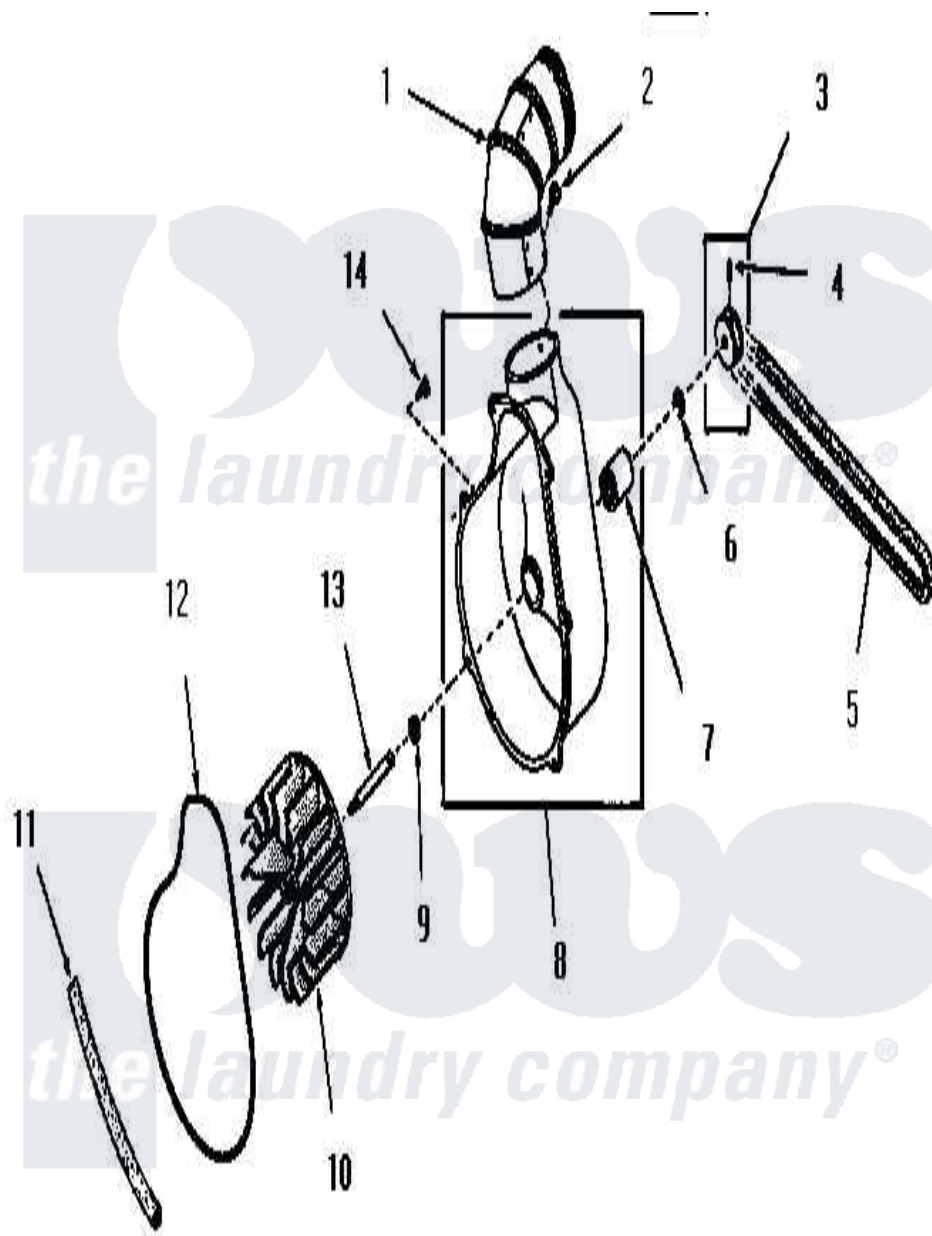

Amana FG6291 05 - EXHAUST FAN

Amana [Residential Amana FG6291 Dryer Parts](#) Parts Diagram 05 - EXHAUST FAN
 Click on the part number to view part

Item	Original Part Number	Replaced By	Status	Part Description
1	Y0052707	31986601B		Switch, Rocker
2	23222	3177991		Screw
3	53521		Not Available	ASSY,PULLEY
4	02771			Screw, 1/4-20 x 3/8 Hex S
5	51994			Belt
6	52549			Washer, 501 ID X3/4 Odx
7	51991		Not Available	BEARING
8	51946		Not Available	HOUSING,BLOWER
9	52549			Washer, 501 ID X3/4 Odx
10	90585		Not Available	IMPELLER
11	51790			Seal
12	51791			Gasket, Housing
13	53519		Not Available	EXHAUST FAN SHAFT
14	51784		Not Available	SCREW,10B-16 X 1/2 HEX