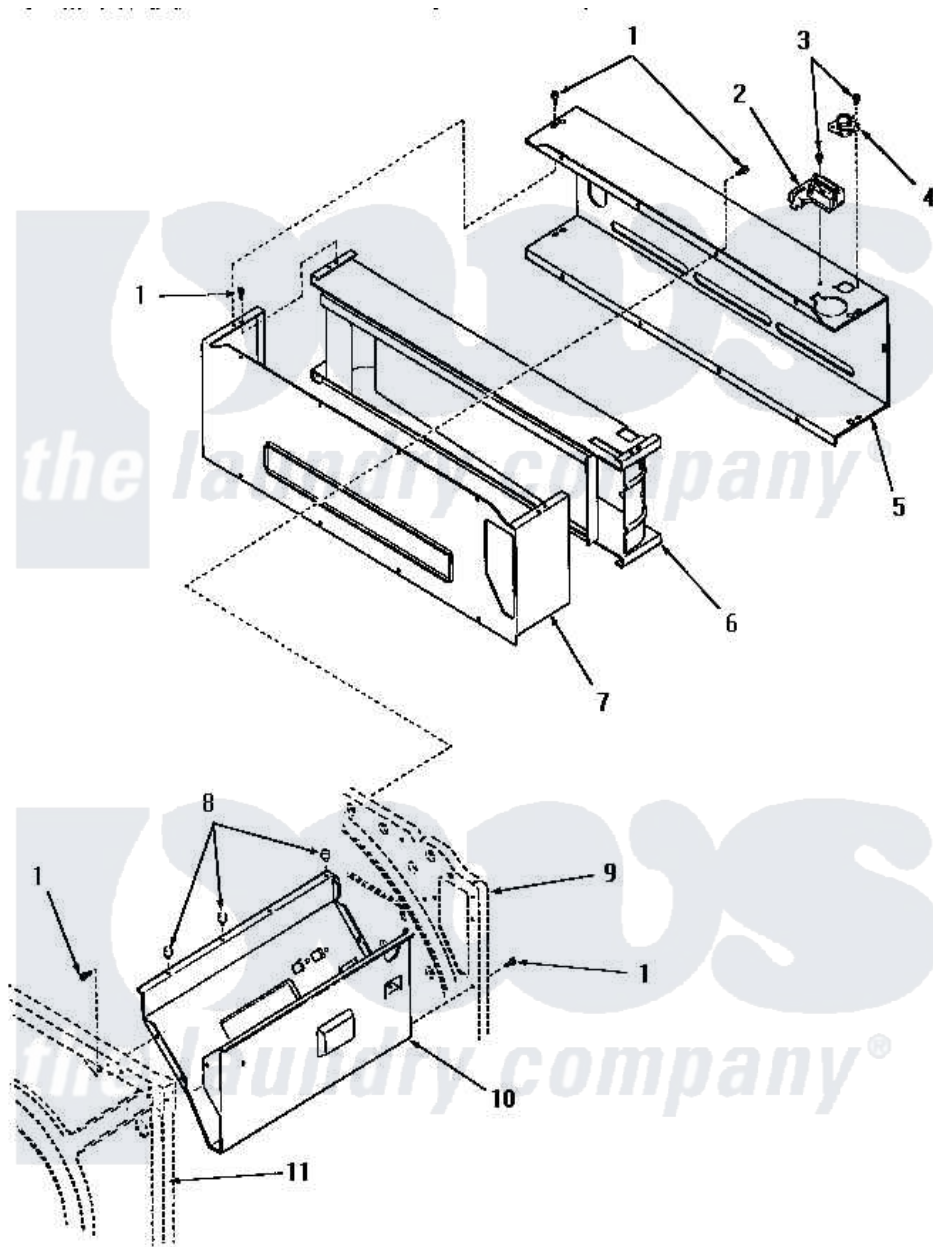

Amana FG6291 09 - HEATER BOX

Amana [Residential Amana FG6291 Dryer Parts](#) Parts Diagram 09 - HEATER BOX
 Click on the part number to view part

Item	Original Part Number	Replaced By	Status	Part Description
1	25723	27001200		Screw
2	55428		Not Available	SENSOR
3	23222	3177991		Screw
4	Y55742		Not Available	THERMOSTAT
5	0055427		Not Available	USE B5716202
6	55426		Not Available	ASSY,HEATER BOX LINER
7	Y0051866		Not Available	SUB 58627CG, OVEN BOTTOM
8	52552		Not Available	BUMPER, OVEN DOOR
9	Y00000000		Not Available	SEE NOTE REAR FRAME
10	Y52584		Not Available	BURNER SHIELD
11	Y00000000		Not Available	SEE NOTE FRONT FRAME AND AIR SHROUD