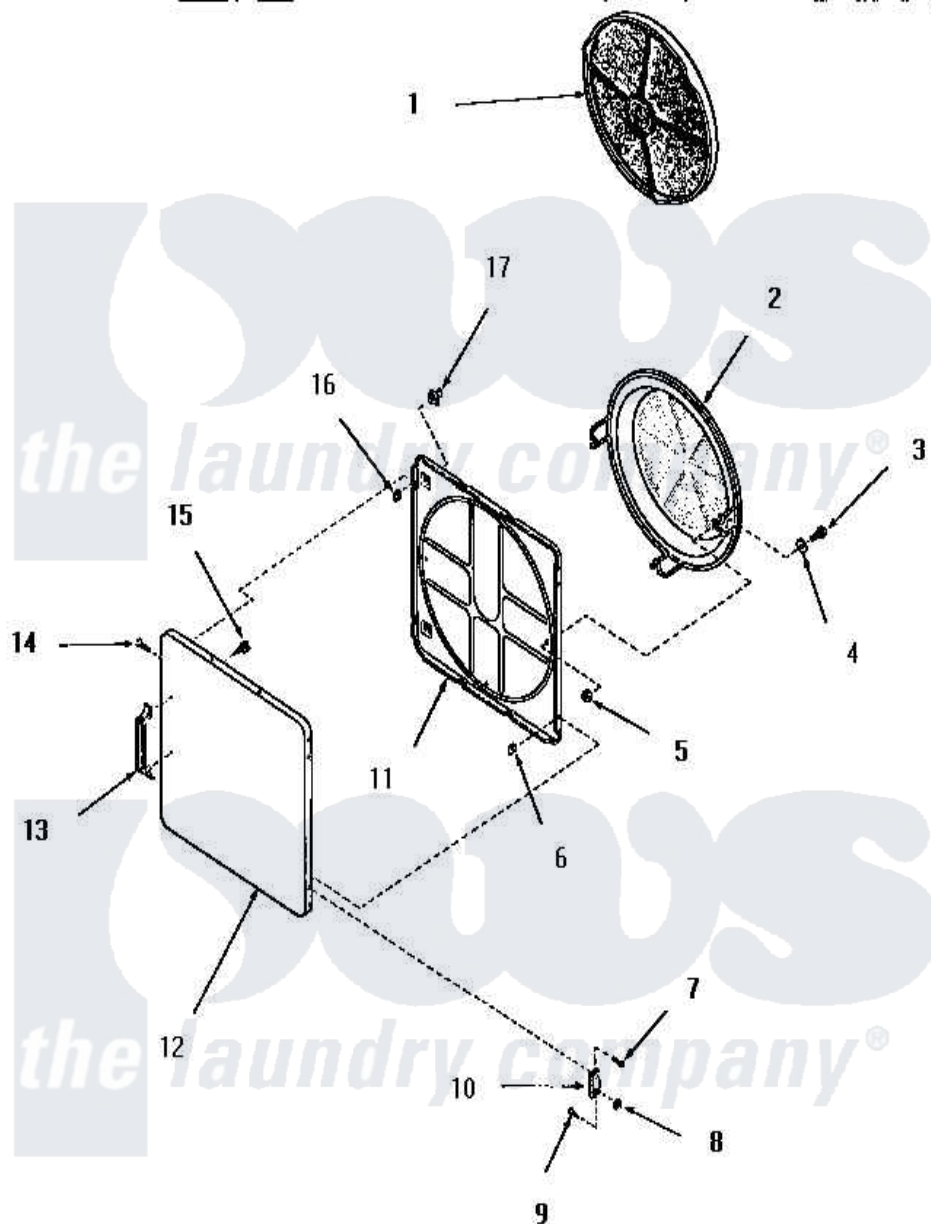

Amana FG6291 10 - LOADING DOOR

Amana Residential Amana FG6291 Dryer Parts Parts Diagram 10 - LOADING DOOR
 Click on the part number to view part

Item	Original Part Number	Replaced By	Status	Part Description
1	53002		Not Available	NO LONGER AVAILABLE
2	54731	54-731		Bake Element
3	02422			Screw, 1/4-20 X 1/2 HeX
4	Q6275		Not Available	WASHER
5	52566	27001225		Nut, Jam Mid Lock 1/4-20
6	52865		Not Available	SPEED NUT
7	52864	500226		Screw, 8b-16 x 5/8 Tap
8	51236	488130		Nut
9	22649			Screw, 8-32 X 13/32 FI
10	70014			Hinge
11	54665	54-665		Bake Element
12	52489H		Not Available	OUTER DOOR PANEL, HARVEST GOLD
"	52489A		Not Available	OUTER DOOR PANEL, AVOCADO
"	52489C		Not Available	OUTER DOOR PANEL, COPPERTONE

"	52489W		Not Available	OUTER DOOR PANEL, WHITE
13	54068	61925		Pull Door Commercial Black
14	52864	500226		Screw, 8b-16 x 5/8 Tap
15	52150	489464		Screw
16	52865		Not Available	SPEED NUT
17	54661	LA-1003		Door Catch Kit