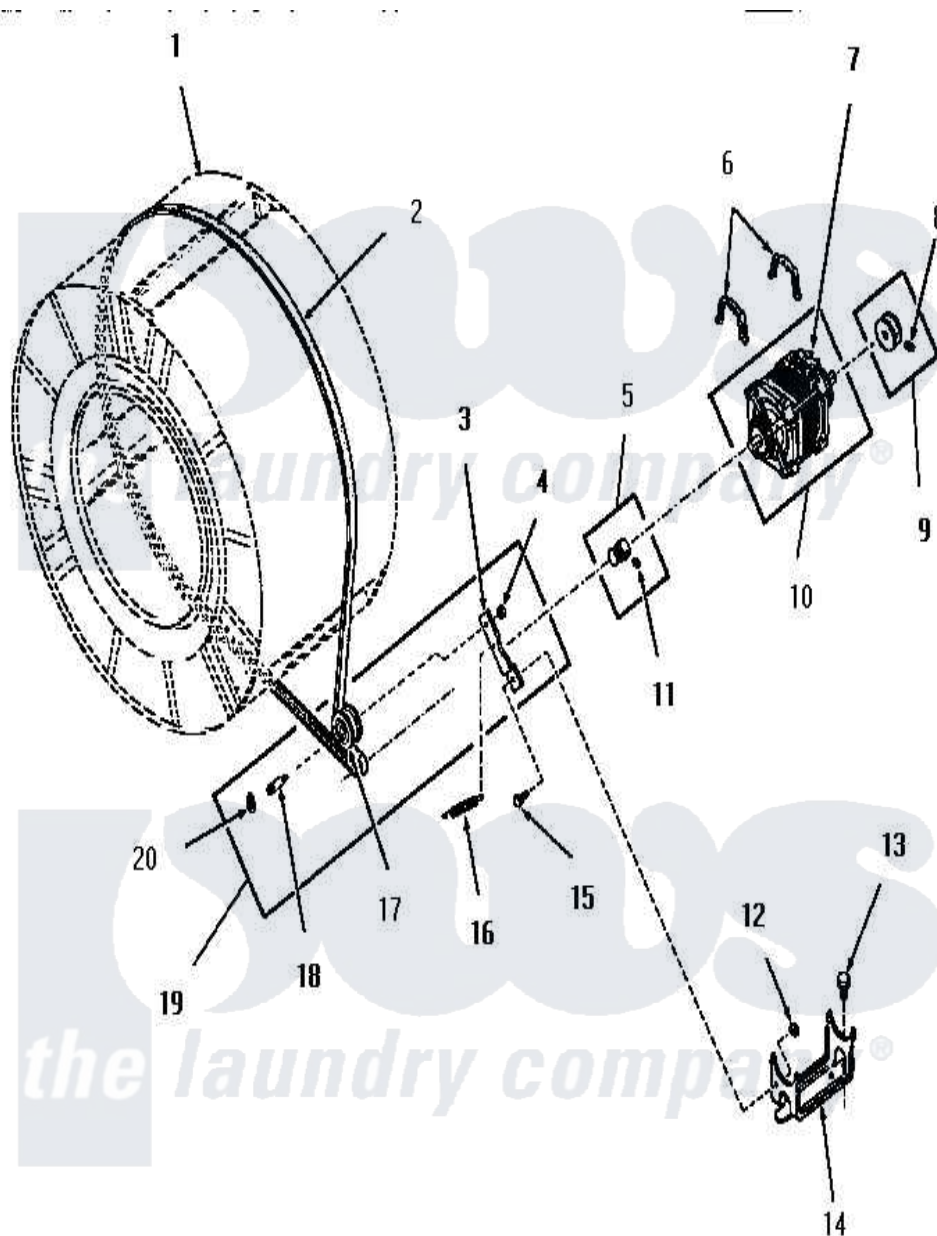

Amana FG6291 11 - MOTOR, IDLER AND BELT

Amana Residential Amana FG6291 Dryer Parts Parts Diagram 11 - MOTOR, IDLER AND BELT
 Click on the part number to view part

Item	Original Part Number	Replaced By	Status	Part Description
1	Y00000000		Not Available	SEE NOTE CLOTHES DRUM
2	52556			Belt
3	54410		Not Available	LEVER, IDLER
4	52566	27001225		Nut, Jam Mid Lock 1/4-20
5	52593		Not Available	ASSY, MOTOR PULLEY
6	51789	660658		Clamp, Motor Mounting 343481 685441
7	53249		Not Available	SWITCH
"	Y00000000		Not Available	SEE NOTE MOTOR SWITCH, WESTINGHOUSE -- (NOT REPLACEABLE)
"	53226		Not Available	SWITCH, MOTOR
8	02771			Screw, 1/4-20 x 3/8 Hex S
9	53522			Pulley, Motor
10	52697		Not Available	MOTOR
11	52906		Not Available	SETSCREW
12	52566	27001225		Nut, Jam Mid Lock 1/4-20

13	23928	Not Available	CAP SCREW AND LOCKWASHER
14	51824	Not Available	MOUNT,MOTOR
15	52567		Bolt, Shoulder
16	52323		Spring
17	Y54414		Assembly, Wheel And Bearing
18	54411	Not Available	SHAFT,IDLER LEVER
19	54415	Not Available	LEVER,IDLER
20	23748		Ring, Retaining