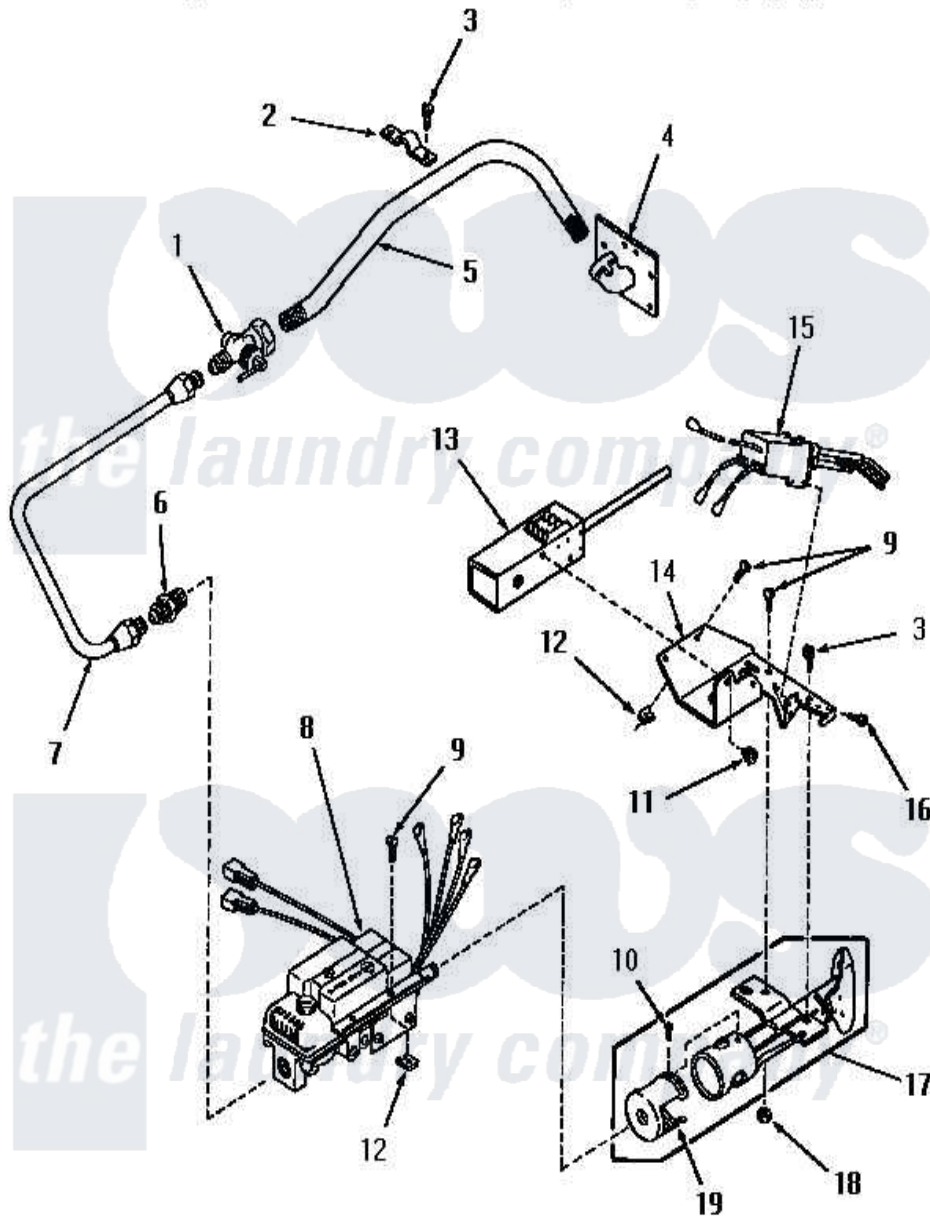

# Amana FG9031 01 - AUTOMATIC IGNITION BURNER

Amana [Residential Amana FG9031 Washer Parts](#) Parts Diagram 01 - AUTOMATIC IGNITION BURNER  
 Click on the part number to view part

Item	Original Part Number	Replaced By	Status	Part Description
1	Y51058		Not Available	VALVE
2	51828		Not Available	GAS PIPE CLAMP
3	51784		Not Available	SCREW,10B-16 X 1/2 HEX
4	51842		Not Available	PIPE SUPPORT
5	51775		Not Available	INLET GAS PIPE
6	<a href="#">54408</a>			Connector, Male
7	54407		Not Available	ASSY,INLET GAS TUBE
8	53428		Not Available	GAS VALVE
9	<a href="#">20267</a>			Screw, 10-24 X 3/8 Round
10	53006	<a href="#">53-006</a>		Receptacle
11	52971		Not Available	SCREW AND LOCKWASHER
12	<a href="#">21747</a>			Nut, Speed
13	54077		Not Available	CONTROL,IGNITER
14	53697		Not Available	BRACKET
15	54078		Not Available	IGNITER
16	52973		Not Available	SCREW

17	53011	Not Available	TUBE,BURNER
18	03673	Not Available	NUT
19	53007	<a href="#">53-007</a>	Receptacle
NI	53556	Not Available	STICKER,CONVERSION
"	53408	Not Available	LABEL,CHANGE-OVER
"	52894	Not Available	STICKER
"	<a href="#">52893</a>		Sticker
"	<a href="#">51211</a>		Orifice, LP No.55 Drill
"	<a href="#">213P3</a>		Kit, Conversion
"	53558	Not Available	SCREW,VENT
"	53557	Not Available	STICKER
"	<a href="#">53387</a>		Orifice, NG
"	51209	Not Available	ORIFICE,NG
"	214P3	Not Available	KIT,CONVERSION
"	53392	Not Available	VALVE CONVERTED STICKER
"	<a href="#">53389</a>		Orifice, LP
"	<a href="#">53390</a>		Plug, Block-Open