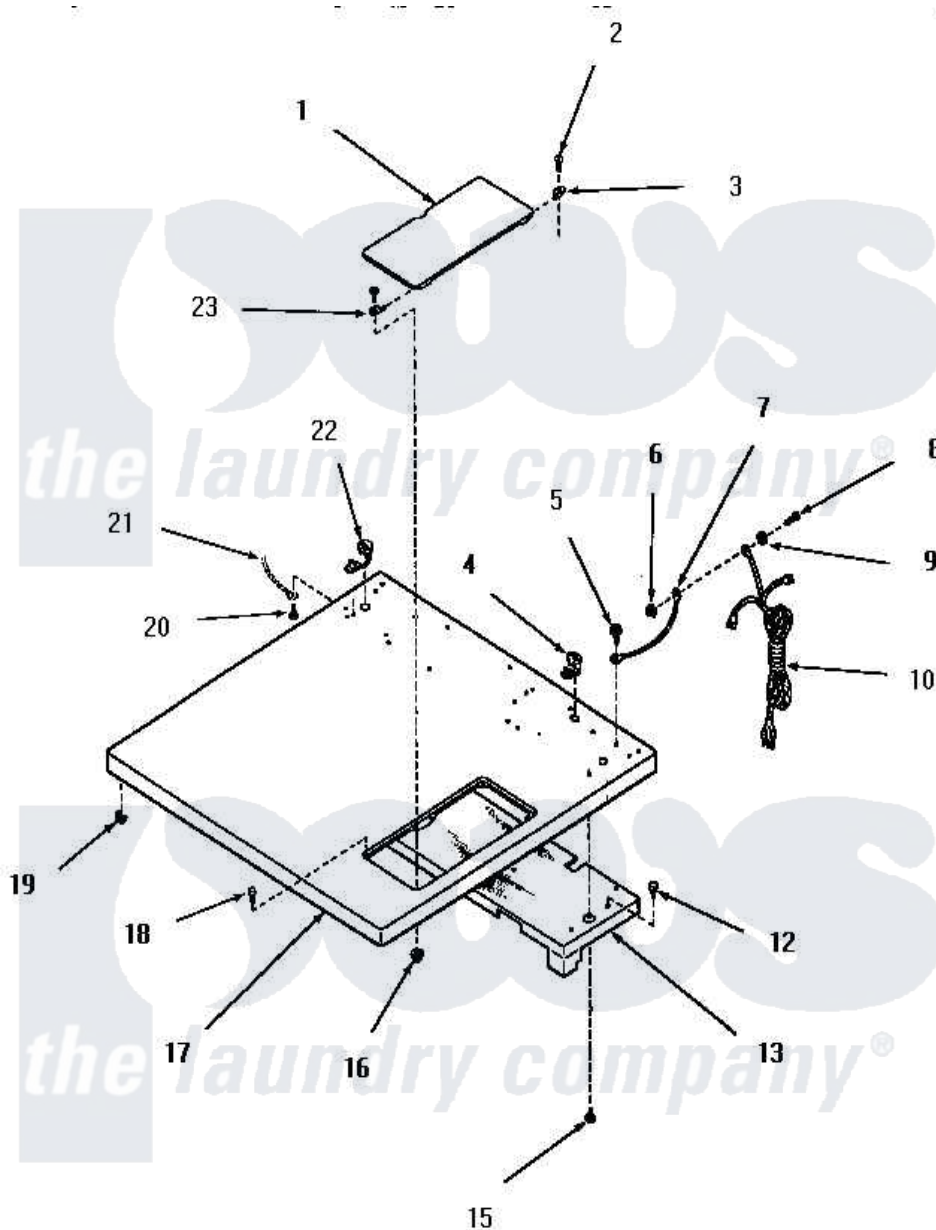

Amana FG9031 02 - CABINET TOP

Amana Residential Amana FG9031 Washer Parts Parts Diagram 02 - CABINET TOP
 Click on the part number to view part

Item	Original Part Number	Replaced By	Status	Part Description
1	52518W		Not Available	ACCESS DOOR, WHITE
"	52518A		Not Available	ACCESS DOOR, AVOCADO
"	52518C		Not Available	ACCESS DOOR, COPPERTONE
"	52518H		Not Available	xREPLACE
2	03630		Not Available	SCREW,6-32 X 3/8 ROUND
3	51351			Hinge, Rear
4	21903	211881		Grommet, Cord Part Not Used- Gas Models Only
5	51924			Screw, 10-24 X 1/2 HeX
6	23951	M0282009		Nut
7	54300		Not Available	GROUND WIRE, GREEN
8	20267			Screw, 10-24 X 3/8 Round
9	03815			Lockwasher, No.10 Ext Shk
10	51508		Not Available	POWER CORD
12	51355	51-355		5500w/240v, 13-23/32, Low Watt

13	52614	Not Available	TOP BAFFLE ASSEMBLY
15	55985	W10116760	Screw
16	22678		Nut, Nylon
17	52503W	Not Available	CABINET TOP, WHITE
"	52503H	Not Available	CABINET TOP, HARVEST GOLD
"	52503A	Not Available	CABINET TOP, AVOCADO
"	52503C	Not Available	CABINET TOP, COPPERTONE
18	53445		Bumper
19	23007	Not Available	CAGED NUT
20	51924		Screw, 10-24 X 1/2 HeX
21	Y00000000	Not Available	SEE NOTE GROUND WIRE, GREEN
22	52113		Relief, Strain
23	51350		Hinge, Front