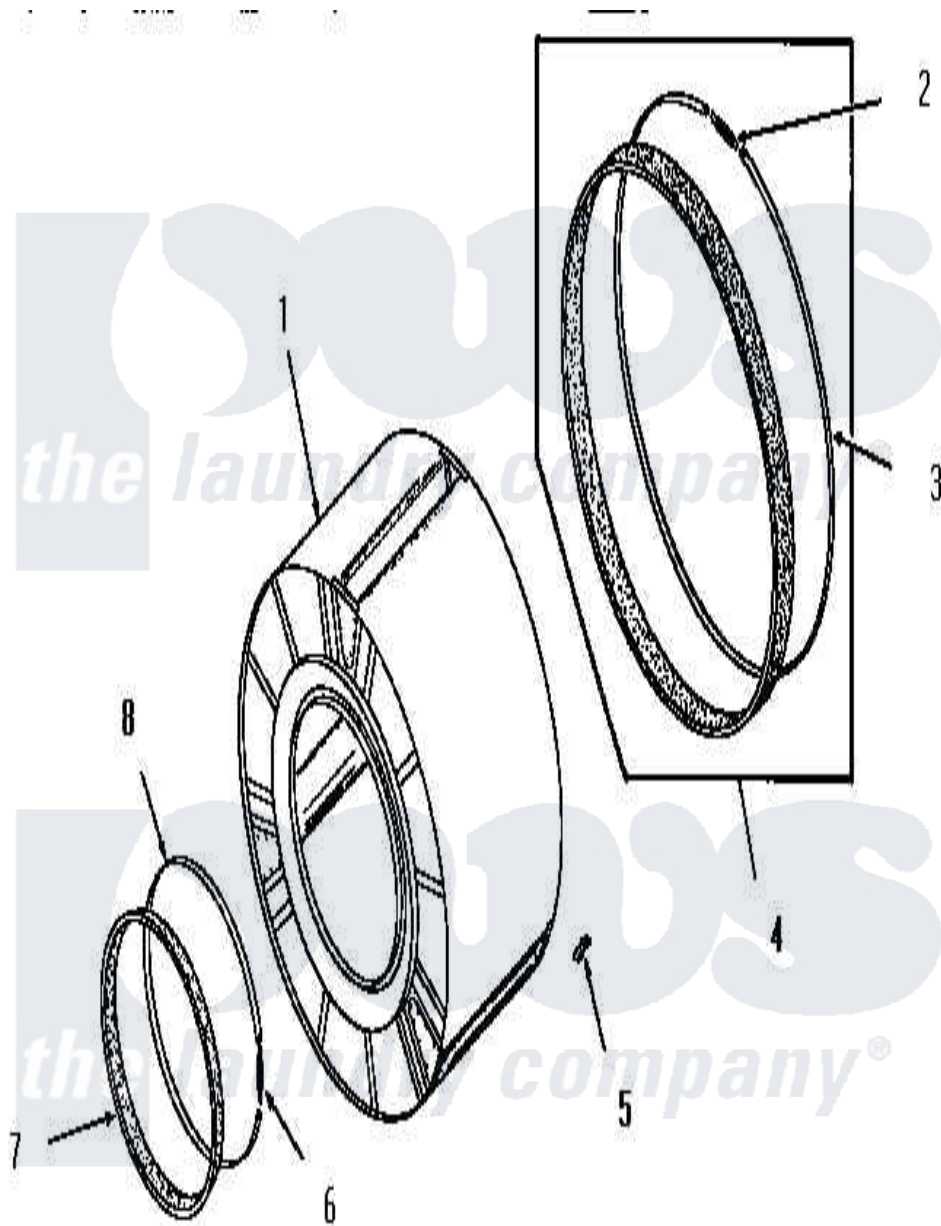

Amana FG9031 03 - CLOTHES DRUM

Amana [Residential Amana FG9031 Washer Parts](#) Parts Diagram 03 - CLOTHES DRUM
 Click on the part number to view part

Item	Original Part Number	Replaced By	Status	Part Description
1	53137	53137ENG		50/50 Solder
2	52310			Spring
3	50781			Strap, Seal
4	51883A			Assembly, Seal
5	51201		Not Available	CLIP
6	50168			Spring
7	51881			Seal, Front
8	50169			Strap, Retainer