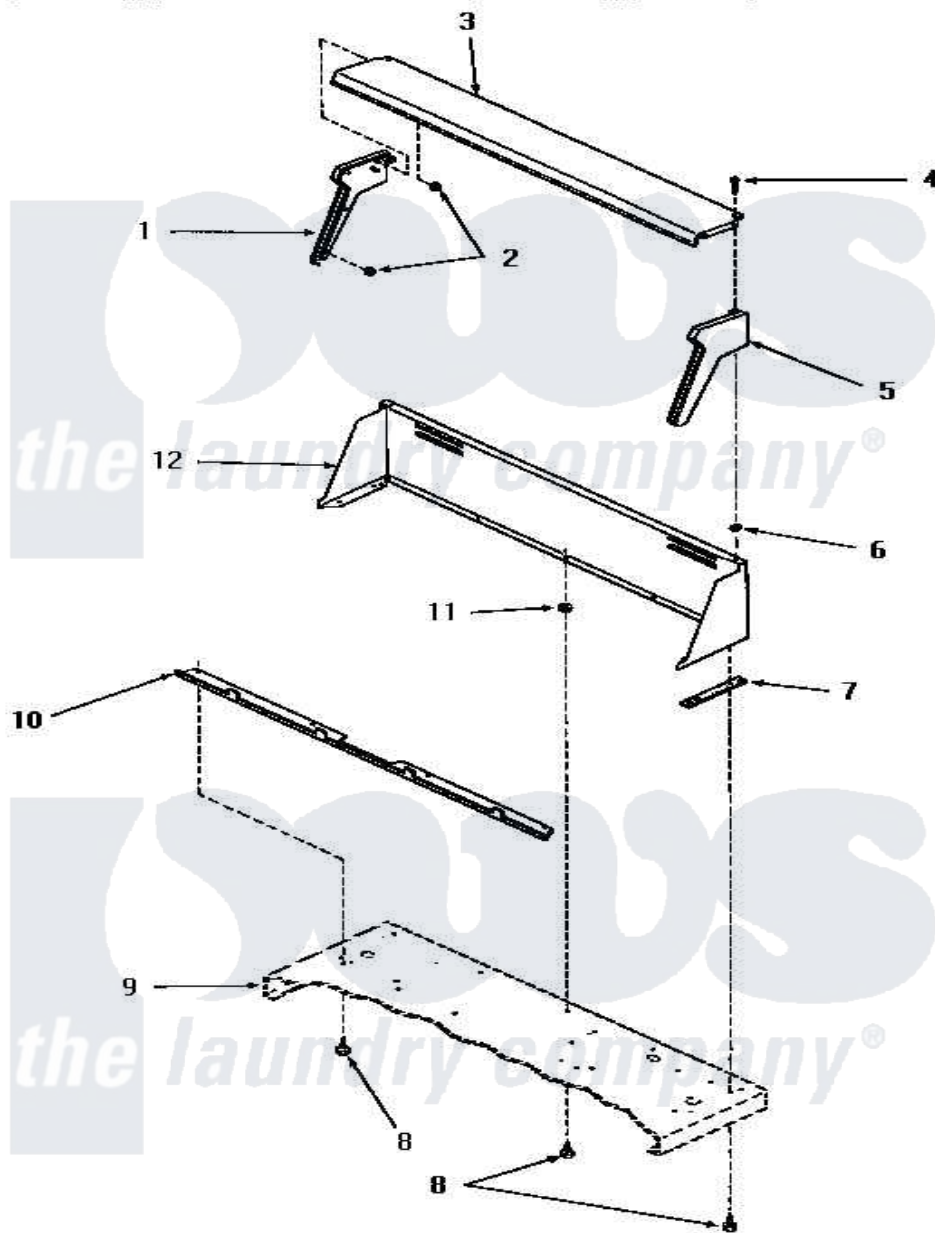

Amana FG9031 04 - CONTROL HOOD

Amana [Residential Amana FG9031 Washer Parts](#) Parts Diagram 04 - CONTROL HOOD
 Click on the part number to view part

Item	Original Part Number	Replaced By	Status	Part Description
1	23367		Not Available	WIRING DIAGRAM
2	23409		Not Available	NUT
3	52921		Not Available	CONTROL HOOD TOP
4	25232		Not Available	SCREW,8AB-18X7/8 OVAL
5	23368	25190SPQ		Hood End
6	24522			Nut, Speed-8ab-18 C1995
7	23028		Not Available	GASKET,CONTROL BOX END
8	55985	W10116760		Screw
9	Y00000000		Not Available	SEE NOTE CABINET TOP
10	52912		Not Available	PANEL SUPPORT BRACKET
11	23425		Not Available	WASHER,7/32IDX7/16ODX.
12	53446C		Not Available	CONTROL HOOD, COPPERTONE
"	53446W		Not Available	CONTROL HOOD, WHITE
"	53446H		Not Available	CONTROL HOOD, HARVEST GOLD