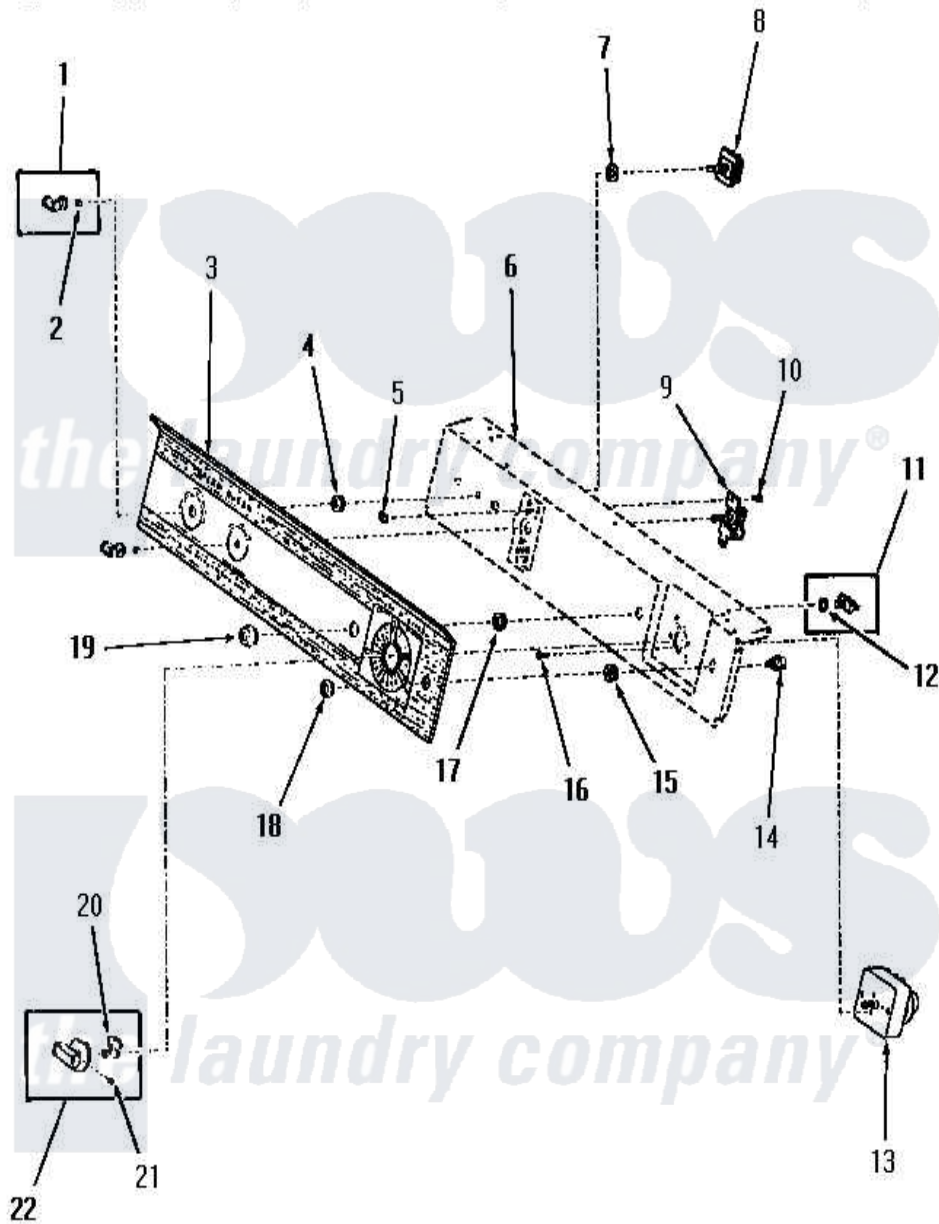

# Amana FG9031 05 - CONTROL PANEL AND CONTROLS

Amana [Residential Amana FG9031 Washer Parts](#) Parts Diagram 05 - CONTROL PANEL AND CONTROLS  
 Click on the part number to view part

Item	Original Part Number	Replaced By	Status	Part Description
1	<a href="#">24291</a>			Assembly, Knob
2	23392		Not Available	CLIP FOR 26816 KNOB
3	53524		Not Available	CONTROL PANEL
4	24391		Not Available	KNURLED NUT
5	<a href="#">23407</a>			Nut, Speed-8A Tinn C15
6	Y00000000		Not Available	SEE NOTE PANEL SUPPORT PLATE
7	<a href="#">91176</a>			Lockwasher, 3/8 Intshkp
8	52623	<a href="#">58032</a>		Switch
9	53516		Not Available	BUZZER
10	23962	<a href="#">W10116760</a>		Screw
11	53563		Not Available	SWITCH,DOOR RELEASE
12	<a href="#">52947</a>			Nut, Hex 15/32-32
13	53466		Not Available	TIMER
14	<a href="#">23401</a>			Switch
15	23400		Not Available	FERRULE
16	<a href="#">70212</a>			Screw, 8-32 X 5/32 RD H

17	23406	Not Available	KNURLED NUT
18	23399	Not Available	SWITCH COLLAR
19	23130	Not Available	SWITCH COLLAR
20	<a href="#">24283</a>		Indicator, Timer Knob
21	20310	Not Available	SCREW,8-32 X 1/4 HEX S
22	24290	Not Available	ASSY,KNOB-TIMER