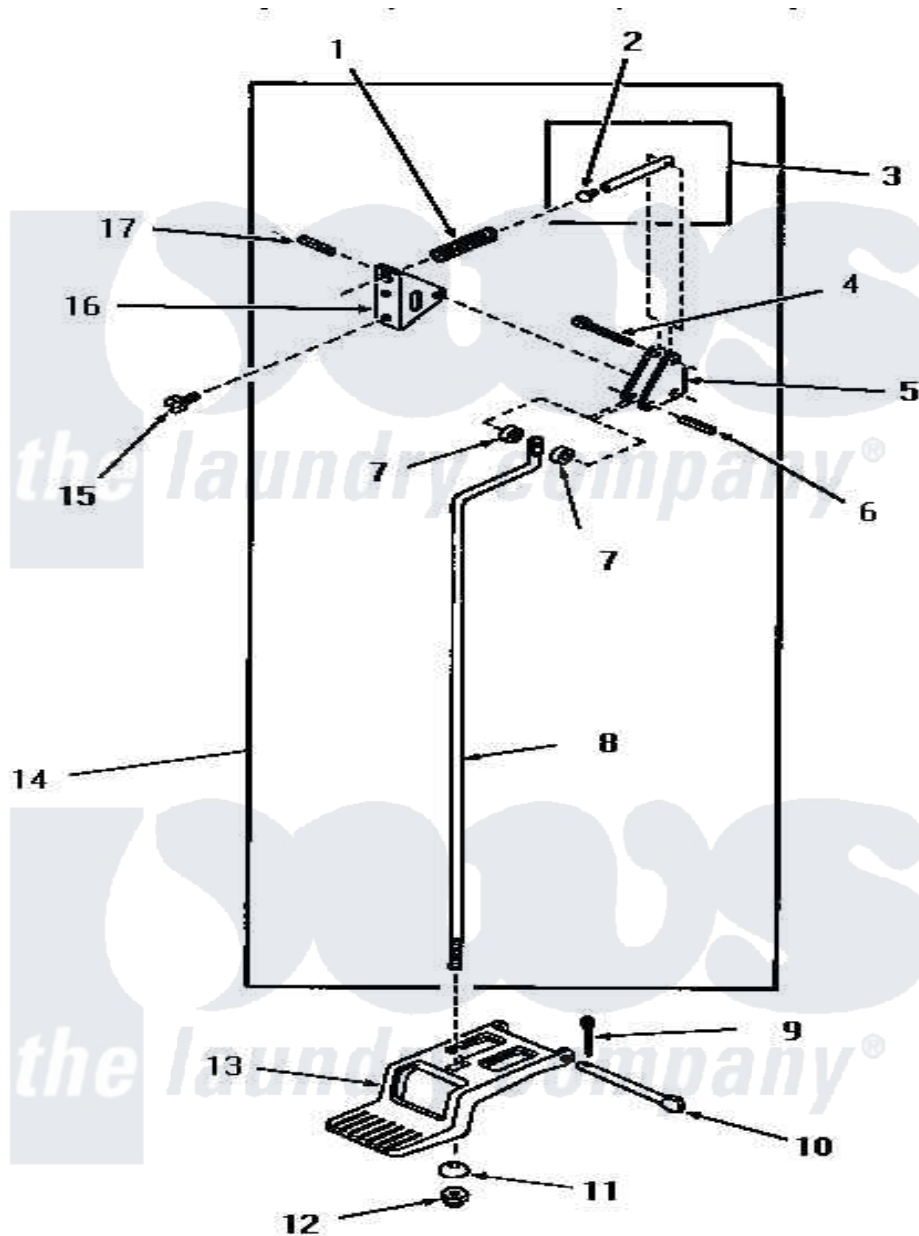

Amana FG9031 06 - DOOR RELEASE

Amana [Residential Amana FG9031 Washer Parts](#) Parts Diagram 06 - DOOR RELEASE
 Click on the part number to view part

Item	Original Part Number	Replaced By	Status	Part Description
1	51065		Not Available	DOOR RELEASE SPRING
2	51786		Not Available	PLUG
3	51841		Not Available	DOOR RELEASE PIN ASSEMBLY
4	02578			Pin, Cotter
5	51041		Not Available	DOOR RELEASE LEVER
6	51161		Not Available	PIN,ROLL 1/8 X 3/4
7	51121			Door Release Spacer
8	51837		Not Available	DOOR RELEASE ROD
9	02578			Pin, Cotter
10	51045		Not Available	PEDAL HINGE PIN
11	51046		Not Available	NYLON WASHER
12	51271		Not Available	NUT
13	51802			Pedal, Foot
14	51844		Not Available	DOOR RELEASE ASSEMBLY
15	51246		Not Available	SCREW
16	51052		Not Available	DOOR RELEASE BRACKET