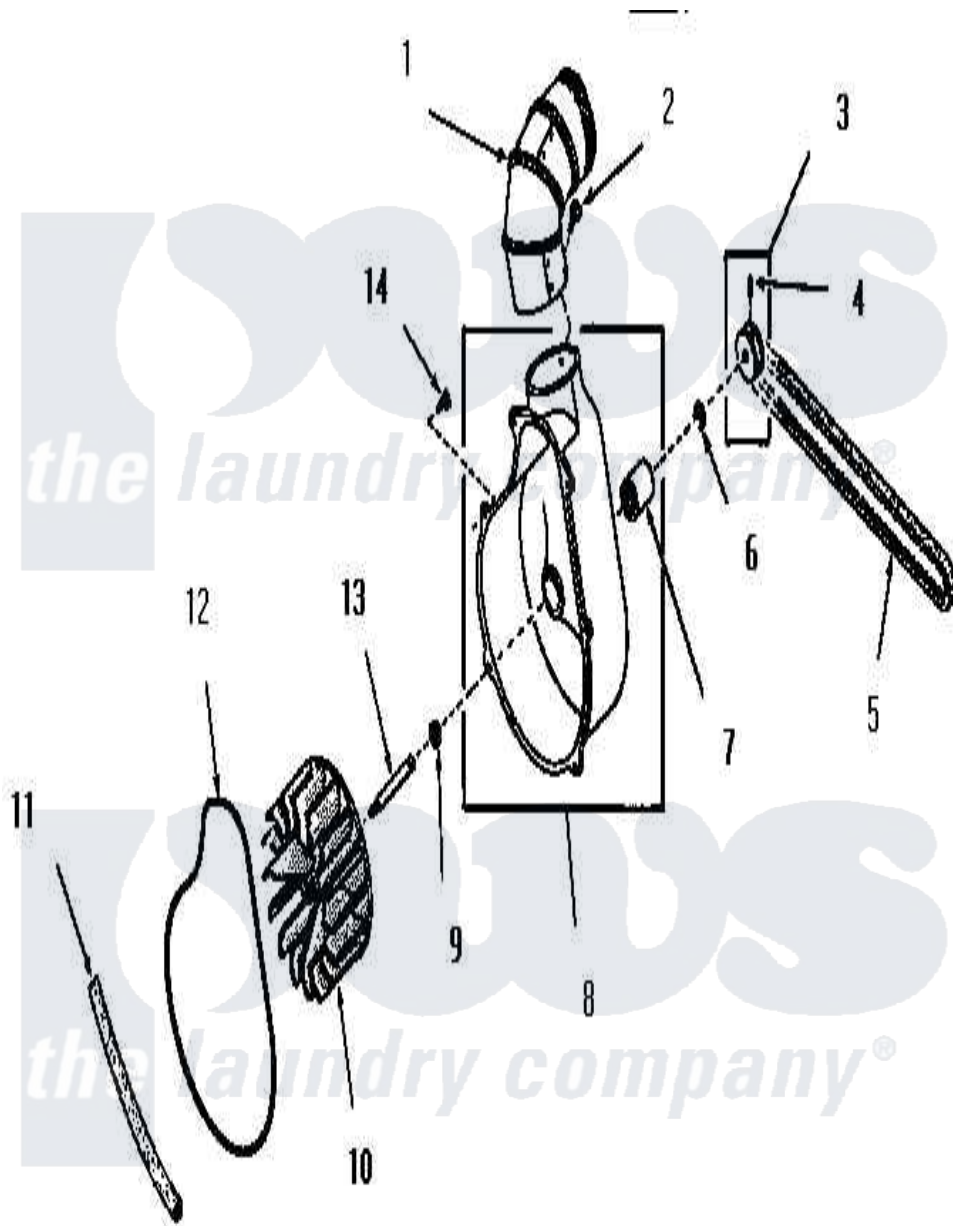

Amana FG9031 07 - EXHAUST FAN

Amana Residential Amana FG9031 Washer Parts Parts Diagram 07 - EXHAUST FAN
 Click on the part number to view part

Item	Original Part Number	Replaced By	Status	Part Description
1	Y0052707	31986601B		Switch, Rocker
2	23222	3177991		Screw
3	53521		Not Available	ASSY,PULLEY
4	02771			Screw, 1/4-20 x 3/8 Hex S
5	51994			Belt
6	52549			Washer, 501 ID X3/4 Odx
7	51991		Not Available	BEARING
8	51946		Not Available	HOUSING,BLOWER
9	52549			Washer, 501 ID X3/4 Odx
10	90585		Not Available	IMPELLER
11	51790			Seal
12	51791			Gasket, Housing
13	53519		Not Available	EXHAUST FAN SHAFT
14	51784		Not Available	SCREW,10B-16 X 1/2 HEX