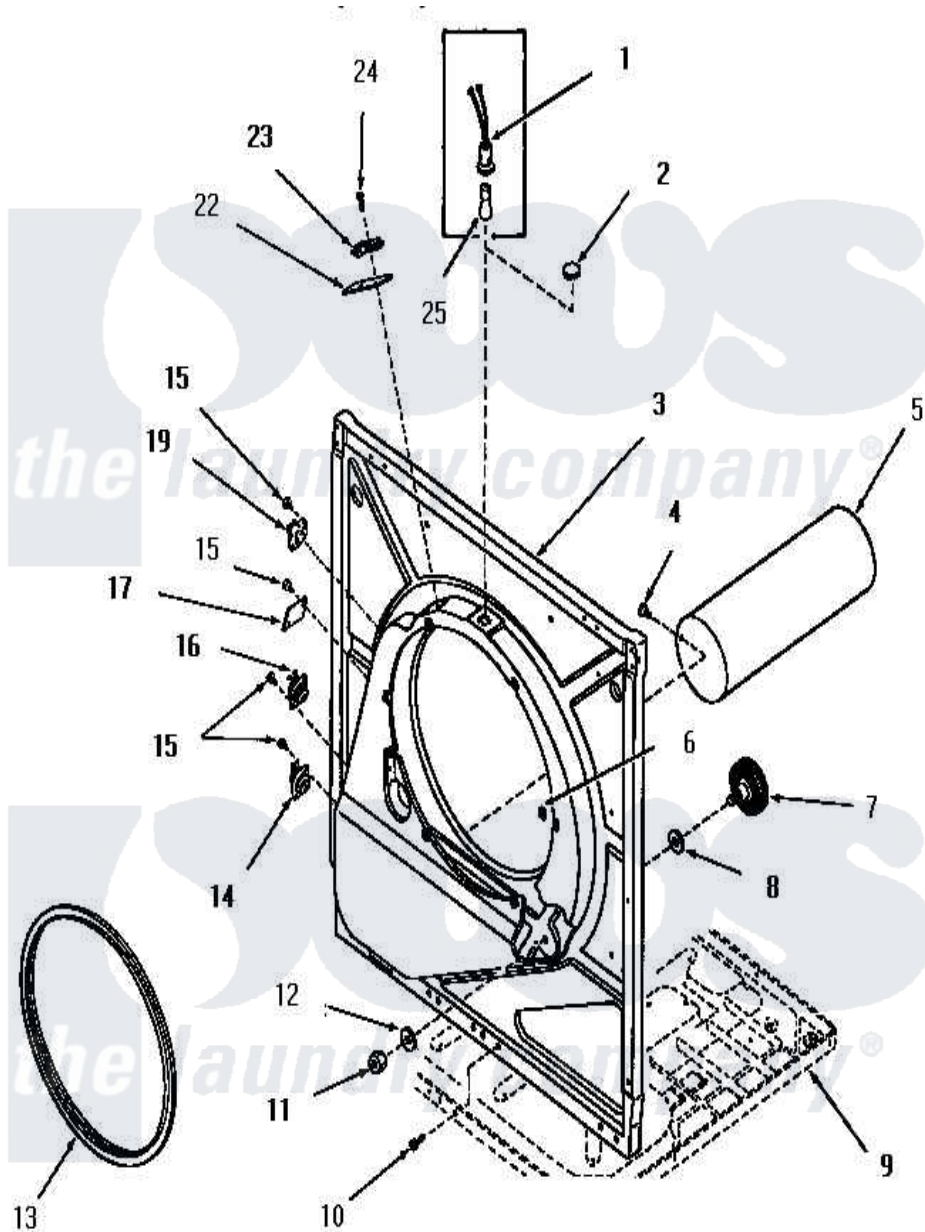

Amana FG9031 08 - FRONT FRAME AND AIR SHROUD

Amana Residential Amana FG9031 Washer Parts Parts Diagram 08 - FRONT FRAME AND AIR SHROUD
 Click on the part number to view part

Item	Original Part Number	Replaced By	Status	Part Description
1	Y0054609	M0270519		Washer
2	54610		Not Available	PLUG BUTTON
3	51850		Not Available	FRONT FRAME AND AIR SHROUD
4	52150	489464		Screw
5	51821		Not Available	EXHAUST DUCT
6	52865		Not Available	SPEED NUT
7	53555	56285		Roller Cylinder
8	52123			Washer
9	Y00000000		Not Available	SEE NOTE FRAME BASE
10	25723	27001200		Screw
11	52124		Not Available	NUT
12	52122			Washer
13	51798		Not Available	GASKET
14	54736			Thermostat
15	23222	3177991		Screw
16	54737			Thermostat

17	52550	Not Available	COVER PLATE
19	53708		Thermostat
22	52112		Insulation
23	Y51143	Not Available	SWITCH
24	51783		Screw, 6b-20 X 7/8 HeX
25	Y54608	31001575	Bulb, Cylinder Light