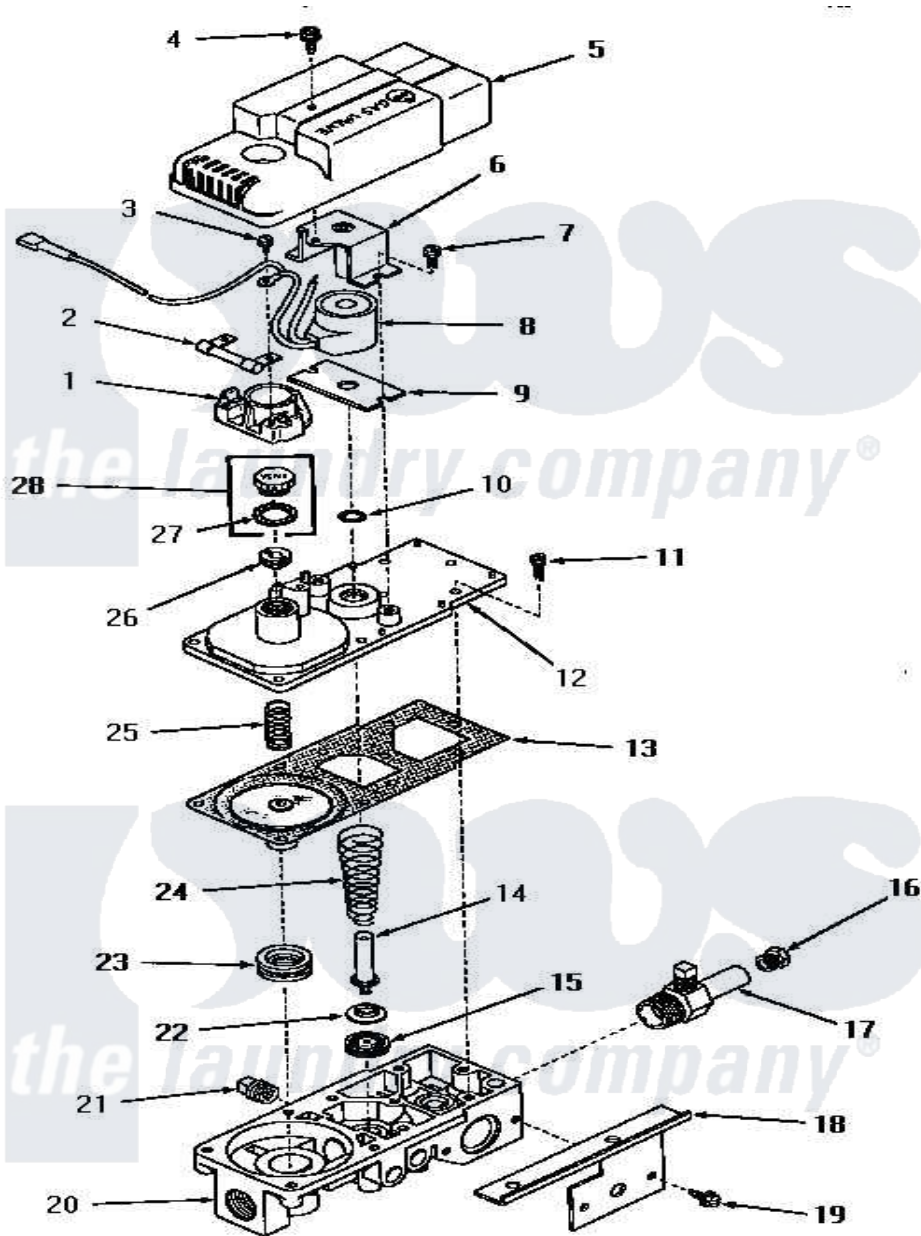

# Amana FG9031 09 - GAS VALVE

Amana [Residential Amana FG9031 Washer Parts](#) Parts Diagram 09 - GAS VALVE  
 Click on the part number to view part

Item	Original Part Number	Replaced By	Status	Part Description
1	53428M		Not Available	MOUNT,RESISTOR
2	<a href="#">52966B</a>			Resistor
3	53428K		Not Available	HEX HEAD SCREW
4	51782		Not Available	SCREW, 6B-20X5/16
5	53428N		Not Available	VALVE HOUSING
6	53377B		Not Available	PLUNGER GUIDE AND BRACKET
7	53428J		Not Available	HEX HEAD SCREW
8	<a href="#">53428A</a>			Coil, Burner
9	53377C		Not Available	PLATE
10	53377D		Not Available	O-RING
11	53379E		Not Available	HEX HEAD SCREW
12	53428E		Not Available	VALVE COVER
13	53428F		Not Available	DIAPHRAGM AND GASKET
14	53428D		Not Available	PLUNGER SHAFT
15	53428H		Not Available	PLUNGER SEAT
16	51209		Not Available	ORIFICE,NG

17	53377W	Not Available	BURNER ORIFICE ADAPTER
18	53377Q	Not Available	MOUNTING BRACKET
19	53379D	Not Available	HEX HEAD SCREW
20	53428L	Not Available	VALVE BODY
21	<a href="#">20247</a>		Plug, Pipe
22	53377L	Not Available	STIFFENER
23	52966R	Not Available	REGULATOR SEAT
24	53428G	Not Available	VALVE SPRING
25	53377X	Not Available	REGULATOR SPRING
26	52966M	Not Available	REGUALTOR SCREW
27	52966L	Not Available	GASKET
28	<a href="#">53952</a>		Screw, Vent