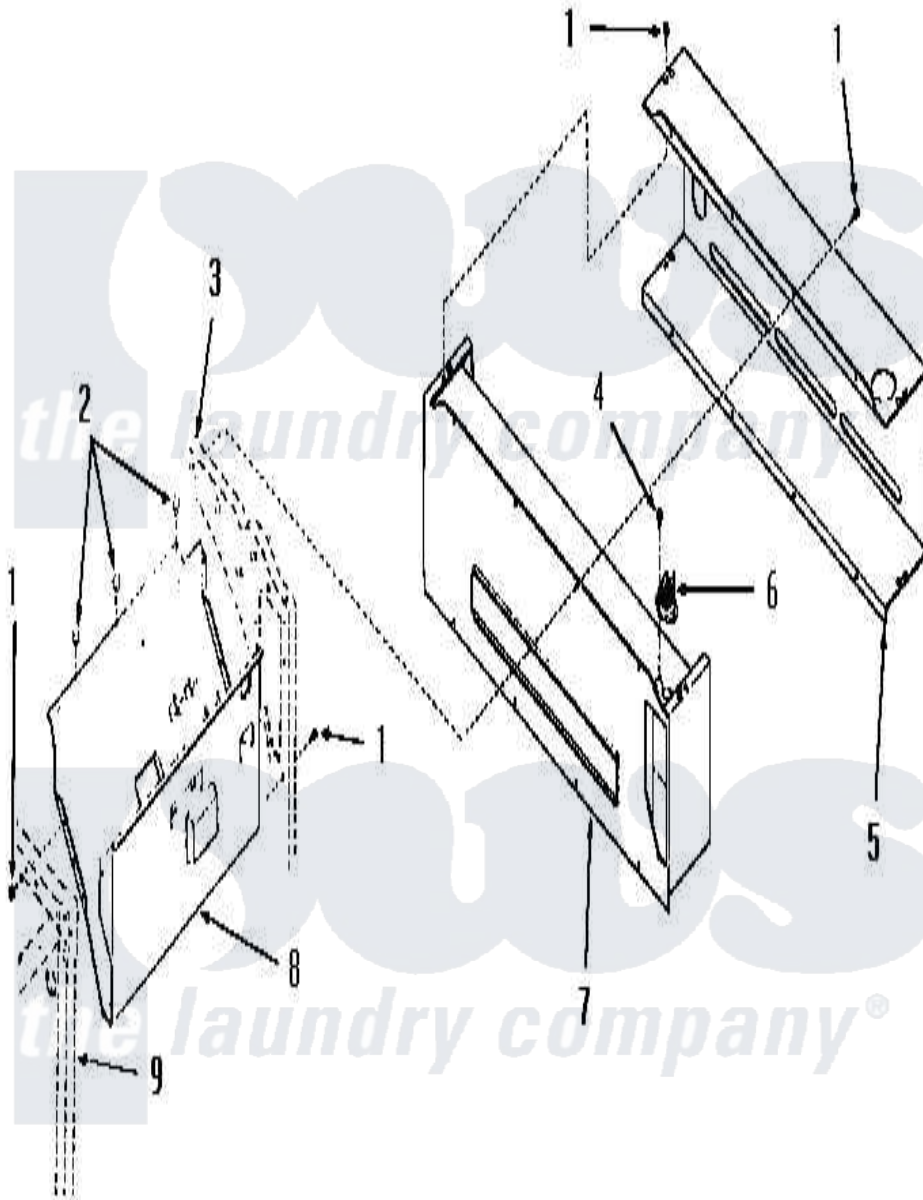

Amana FG9031 10 - HEATER BOX

Amana Residential Amana FG9031 Washer Parts Parts Diagram 10 - HEATER BOX
 Click on the part number to view part

Item	Original Part Number	Replaced By	Status	Part Description
1	51784		Not Available	SCREW,10B-16 X 1/2 HEX
2	52552		Not Available	BUMPER, OVEN DOOR
3	Y00000000		Not Available	SEE NOTE REAR FRAME
4	23222	3177991		Screw
5	Y51862		Not Available	HEATER BOX
6	51185		Not Available	THERMOSTAT,HEATER BOX
7	54717		Not Available	ASSY,HEATER BOX
8	Y52584		Not Available	BURNER SHIELD
9	Y00000000		Not Available	SEE NOTE FRONT FRAME AND AIR SHROUD