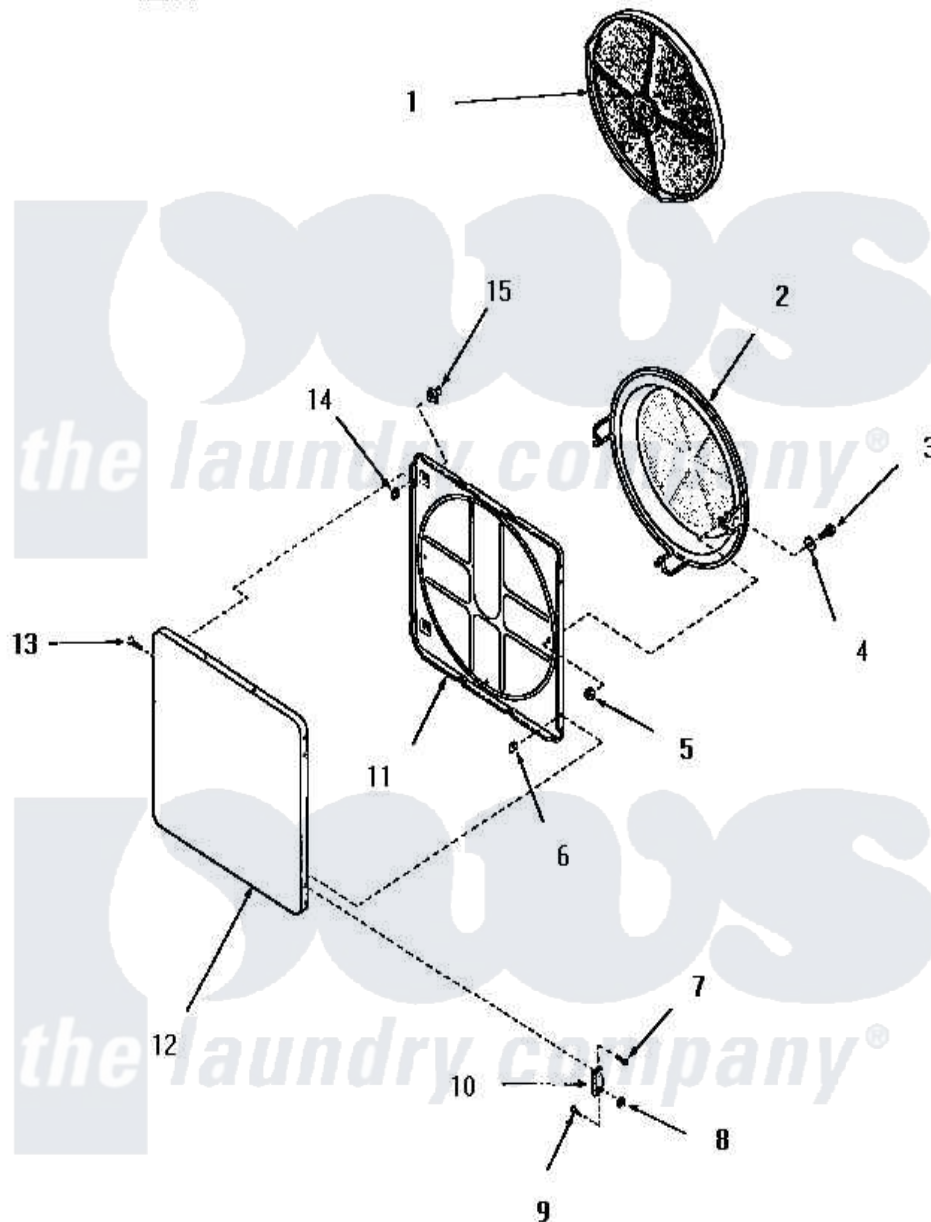

# Amana FG9031 11 - LOADING DOOR

Amana [Residential Amana FG9031 Washer Parts](#) Parts Diagram 11 - LOADING DOOR  
 Click on the part number to view part

Item	Original Part Number	Replaced By	Status	Part Description
1	53002		Not Available	NO LONGER AVAILABLE
2	54731	<a href="#">54-731</a>		Bake Element
3	<a href="#">02422</a>			Screw, 1/4-20 X 1/2 HeX
4	Q6275		Not Available	WASHER
5	52566	<a href="#">27001225</a>		Nut, Jam Mid Lock 1/4-20
6	52865		Not Available	SPEED NUT
7	52864	<a href="#">500226</a>		Screw, 8b-16 x 5/8 Tap
8	51236	<a href="#">488130</a>		Nut
9	<a href="#">22649</a>			Screw, 8-32 X 13/32 FI
10	<a href="#">70014</a>			Hinge
11	54665	<a href="#">54-665</a>		Bake Element
12	52197W		Not Available	OUTER DOOR PANEL, WHITE
"	52197C		Not Available	OUTER DOOR PANEL, COPPERTONE
"	52197A		Not Available	OUTER DOOR PANEL, AVOCADO

"	52197H		Not Available	OUTER DOOR PANEL, HARVEST GOLD
13	52864	<a href="#">500226</a>		Screw, 8b-16 x 5/8 Tap
14	52865		Not Available	SPEED NUT
15	54661	<a href="#">LA-1003</a>		Door Catch Kit