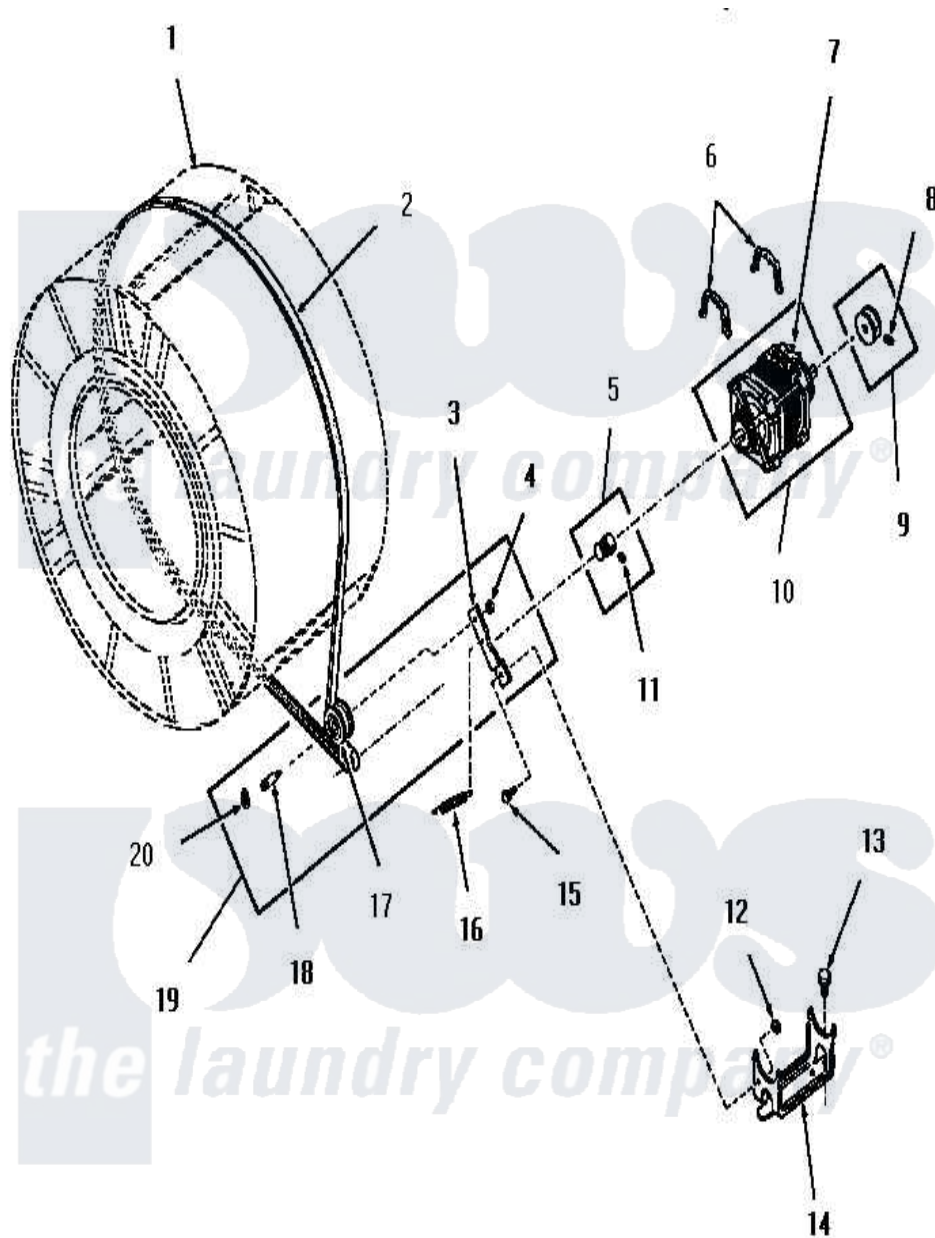

Amana FG9031 12 - MOTOR, IDLER AND BELT

Amana [Residential Amana FG9031 Washer Parts](#) Parts Diagram 12 - MOTOR, IDLER AND BELT
 Click on the part number to view part

Item	Original Part Number	Replaced By	Status	Part Description
1	Y00000000		Not Available	SEE NOTE CLOTHES DRUM
2	52556			Belt
3	54410		Not Available	LEVER, IDLER
4	52566	27001225		Nut, Jam Mid Lock 1/4-20
5	52593		Not Available	ASSY, MOTOR PULLEY
6	51789	660658		Clamp, Motor Mounting 343481 685441
7	53249		Not Available	SWITCH
"	Y00000000		Not Available	SEE NOTE MOTOR SWITCH, WESTINGHOUSE -- (NOT REPLACEABLE)
"	53226		Not Available	SWITCH, MOTOR
8	02771			Screw, 1/4-20 x 3/8 Hex S
9	53522			Pulley, Motor
10	52697		Not Available	MOTOR
11	52906		Not Available	SETSCREW
12	52566	27001225		Nut, Jam Mid Lock 1/4-20

13	23928	Not Available	CAP SCREW AND LOCKWASHER
14	51824	Not Available	MOUNT,MOTOR
15	52567		Bolt, Shoulder
16	52323		Spring
17	Y54414		Assembly, Wheel And Bearing
18	54411	Not Available	SHAFT,IDLER LEVER
19	54415	Not Available	LEVER,IDLER
20	23748		Ring, Retaining