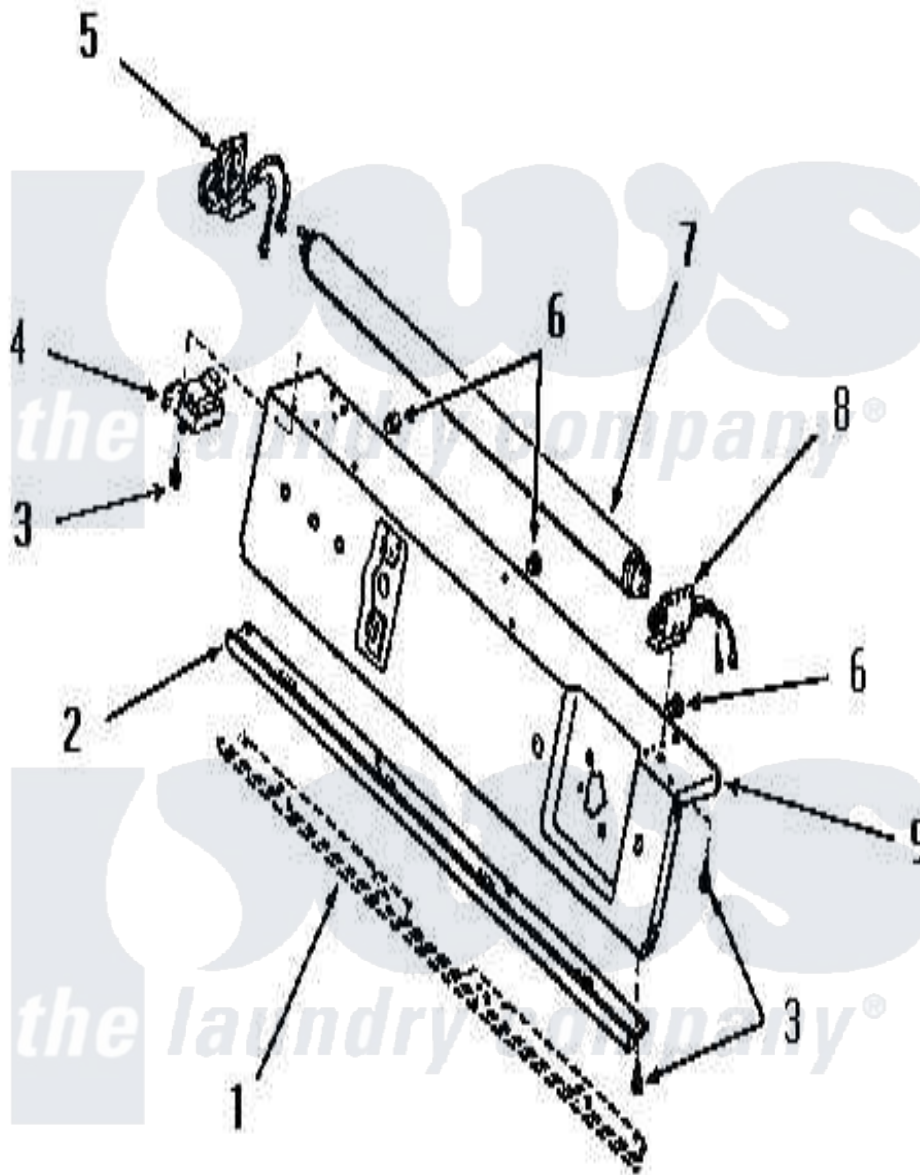

# Amana FG9031 13 - PANEL SUPPORT PLATE AND FLUORESCENT TUBE

Amana Residential Amana FG9031 Washer Parts Parts Diagram 13 - PANEL SUPPORT PLATE AND FLUORESCENT TUBE

Click on the part number to view part

Item	Original Part Number	Replaced By	Status	Part Description
1	Y00000000		Not Available	SEE NOTE PANEL SUPPORT BRACKET
2	Y52929		Not Available	PANEL TRIM
3	55985	<a href="#">W10116760</a>		Screw
4	21975		Not Available	BALLAST
5	23398		Not Available	FLUORESCENT TUBE HOLDER, LEFT
6	<a href="#">21176</a>			Bumper
7	24442		Not Available	No Longer Available
8	23397		Not Available	FLUORESCENT TUBE HOLDER, RIGHT
9	53438		Not Available	PANEL SUPPORT PLATE