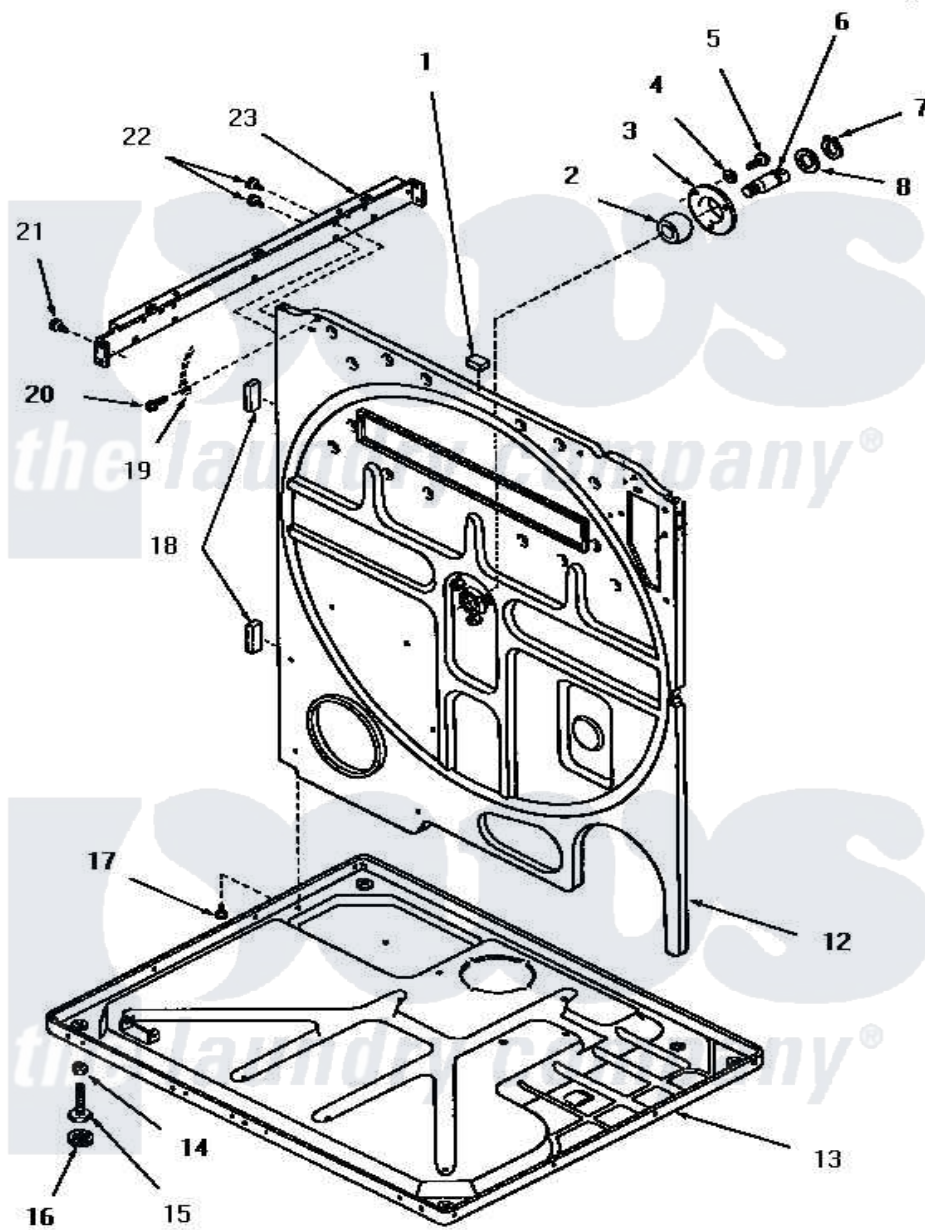

Amana FG9031 15 - REAR FRAME AND FRAME BASE

Amana Residential Amana FG9031 Washer Parts Parts Diagram 15 - REAR FRAME AND FRAME BASE
 Click on the part number to view part

Item	Original Part Number	Replaced By	Status	Part Description
1	Y0054053	Y0301205		ELeMent- L
2	Y52079			Bearing, Drum Shaft
3	51826		Not Available	COVER,BEARING
4	03189			LoCkwasher, 1/4 Std-C P
5	53589	8204624		Bolt
6	53132		Not Available	SHAFT,DRUM
7	70061			Ring, Retaining
8	Y52564			Washer
12	52574		Not Available	FRAME,REAR
13	Y52572		Not Available	FRAME BASE
14	52794	62739		Nut, Lock
15	Y52696	Y305086		Adjustable Leg And Nut
16	70282	Y314137		Foot, Rubber
17	25723	27001200		Screw
18	20354		Not Available	BUMPER PAD
19	Y00000000		Not Available	SEE NOTE GROUND WIRE, GREEN

20	51784		Not Available	SCREW, 10B-16 X 1/2 HEX
21	25723	27001200		Screw
22	51780	3390631		Screw, 10-16 X 3/8
23	51818		Not Available	SUPPORT CHANNEL, RIGHT OR LEFT