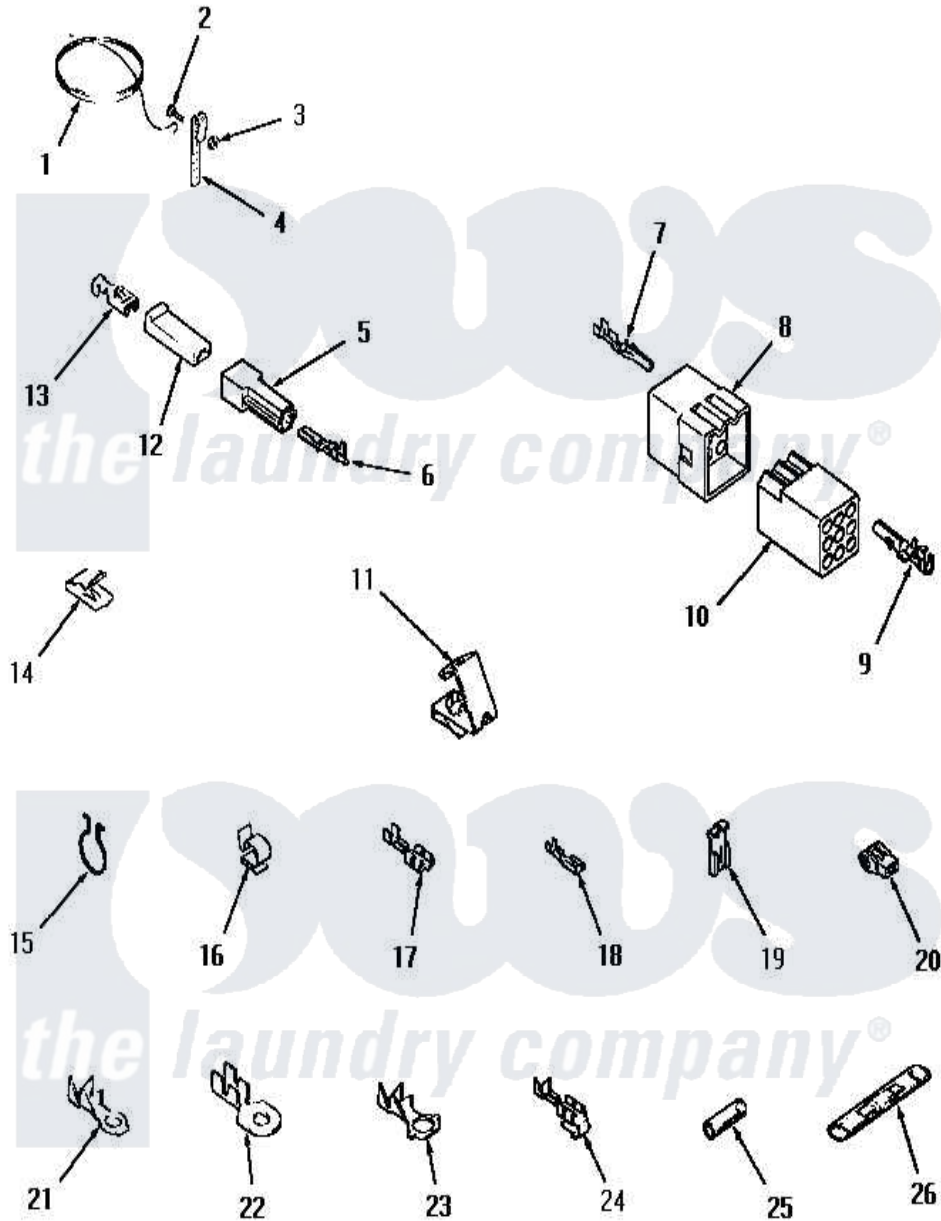

# Amana FG9031 16 - WIRE AND TERMINALS

Amana [Residential Amana FG9031 Washer Parts](#) Parts Diagram 16 - WIRE AND TERMINALS  
 Click on the part number to view part

Item	Original Part Number	Replaced By	Status	Part Description
1	Y21429		Not Available	GROUND WIRE
2	21431		Not Available	ROUND HEAD SCREW
3	Y20276		Not Available	NUT
4	21430		Not Available	STRAP,GROUND
5	90788		Not Available	HOUSING,TAB
6	<a href="#">00133</a>			Terminal, Tab-1/4 Male
7	<a href="#">Y00116</a>			Terminal, Pin-Male
8	<a href="#">23033</a>			Plug, 9 Circuit
9	Y00117	<a href="#">5011-XX</a>		093 Female Socket
10	<a href="#">26163</a>			Receptacle, 9 Circuit
11	00158		Not Available	GROUND CLIP
12	<a href="#">90789</a>			Connector
13	<a href="#">Y00115</a>			Lock In Spade Terminal (18 Gaug (1/4 Inch-(1) 18 Gauge Wire)
14	<a href="#">20309</a>			Cable Clip
15	<a href="#">51291</a>			Clip, Wire

16	<a href="#">21036</a>		Clip, Cable
17	Y00119	Not Available	SPADE TERMINAL(18 GAUGE) (1/4 INCH-(1) 18 GAUGE WIRE)
18	<a href="#">00112</a>		Terminal, Spade-3/16 Fe
19	<a href="#">Y00120</a>		Terminal, Flag-1/4 Fema
20	70210	Not Available	INSULATOR,BLUE
21	<a href="#">00110</a>		No. 10 18 Gauge Wire
22	<a href="#">Y00111</a>		Ring Terminal No.10 No.10 18 Gauge Wires Or
23	Y00113	Not Available	TERMINAL,RING-1/4 STUD
24	<a href="#">Y00114</a>		Spade Terminal
25	Y21365	<a href="#">503670</a>	Sleeve Insulator
26	21091	Not Available	CONNECTOR TWO 1/4 INCH MALE
NI	20680	Not Available	18 GAUGE WIRE
"	20679	Not Available	WIRE, 12 GAUGE