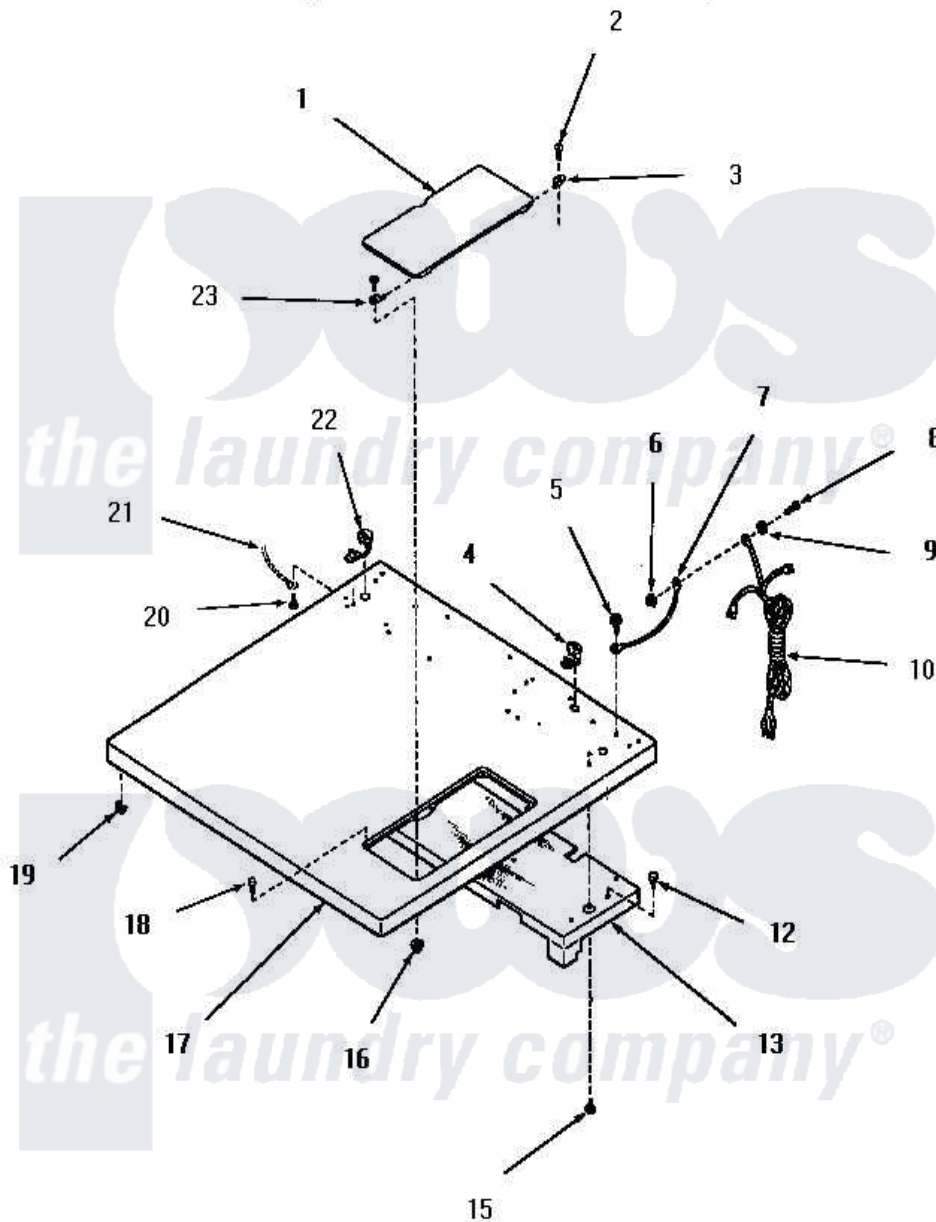

Amana FG9061 01 - CABINET TOP

Amana Residential Amana FG9061 Washer Parts Parts Diagram 01 - CABINET TOP
 Click on the part number to view part

Item	Original Part Number	Replaced By	Status	Part Description
1	52518W		Not Available	ACCESS DOOR, WHITE
"	52518A		Not Available	ACCESS DOOR, AVOCADO
"	52518C		Not Available	ACCESS DOOR, COPPERTONE
"	52518H		Not Available	xREPLACE
2	03630		Not Available	SCREW,6-32 X 3/8 ROUND
3	51351			Hinge, Rear
4	21903	211881		Grommet, Cord Part Not Used- Gas Models Only
5	51924			Screw, 10-24 X 1/2 HeX
6	23951	M0282009		Nut
7	54300		Not Available	GROUND WIRE, GREEN
8	20267			Screw, 10-24 X 3/8 Round
9	03815			Lockwasher, No.10 Ext Shk
10	51508		Not Available	POWER CORD
12	51355	51-355		5500w/240v, 13-23/32, Low Watt

13	52614	Not Available	TOP BAFFLE ASSEMBLY
15	55985	W10116760	Screw
16	22678		Nut, Nylon
17	52503W	Not Available	CABINET TOP, WHITE
"	52503H	Not Available	CABINET TOP, HARVEST GOLD
"	52503A	Not Available	CABINET TOP, AVOCADO
"	52503C	Not Available	CABINET TOP, COPPERTONE
18	53445		Bumper
19	23007	Not Available	CAGED NUT
20	51924		Screw, 10-24 X 1/2 HeX
21	Y00000000	Not Available	SEE NOTE GROUND WIRE, GREEN
22	52113		Relief, Strain
23	51350		Hinge, Front