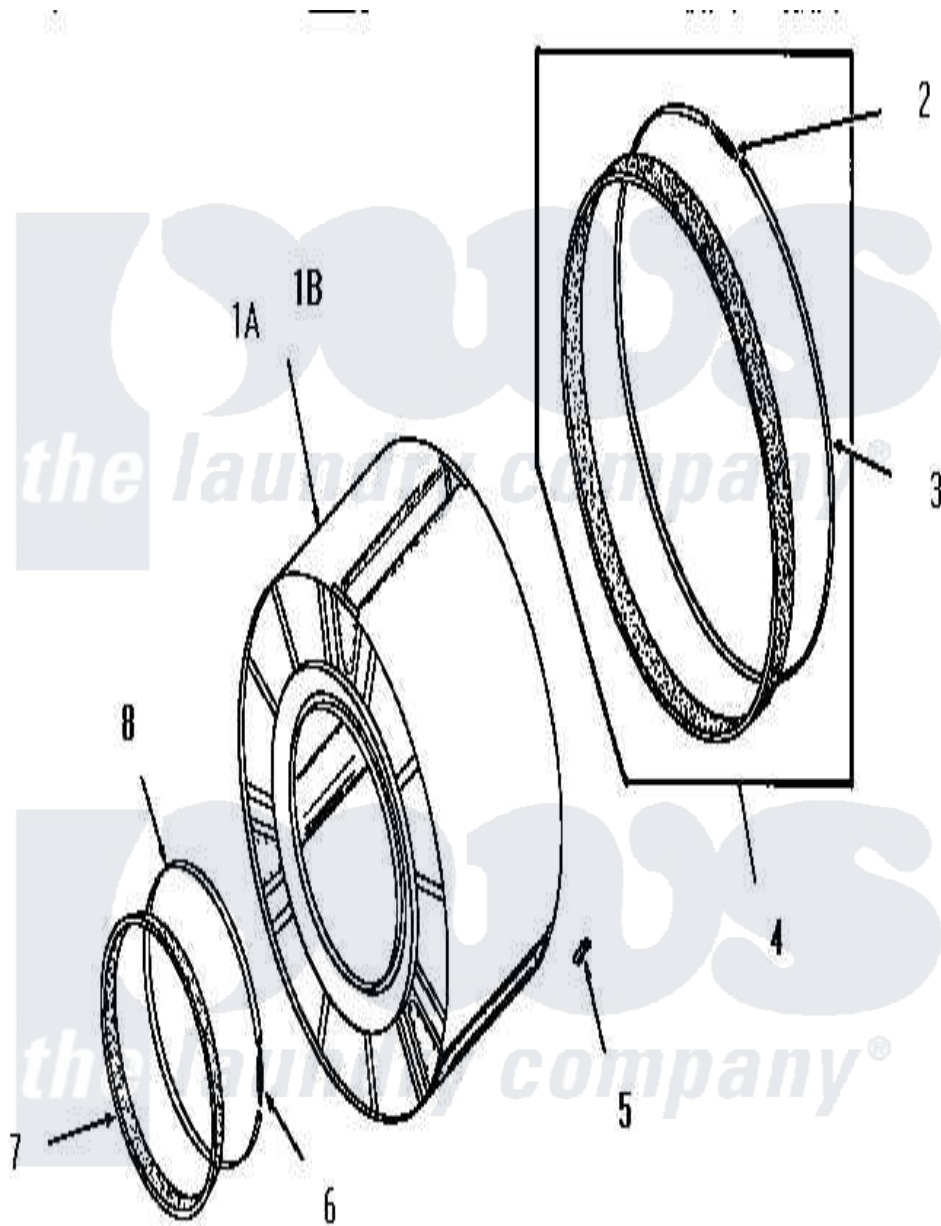

Amana FG9061 02 - CLOTHES DRUM

Amana [Residential Amana FG9061 Washer Parts](#) Parts Diagram 02 - CLOTHES DRUM
 Click on the part number to view part

Item	Original Part Number	Replaced By	Status	Part Description
1	53137	53137ENG		50/50 Solder
2	52310			Spring
3	50781			Strap, Seal
4	51883A			Assembly, Seal
5	51201		Not Available	CLIP
6	50168			Spring
7	51881			Seal, Front
8	50169			Strap, Retainer