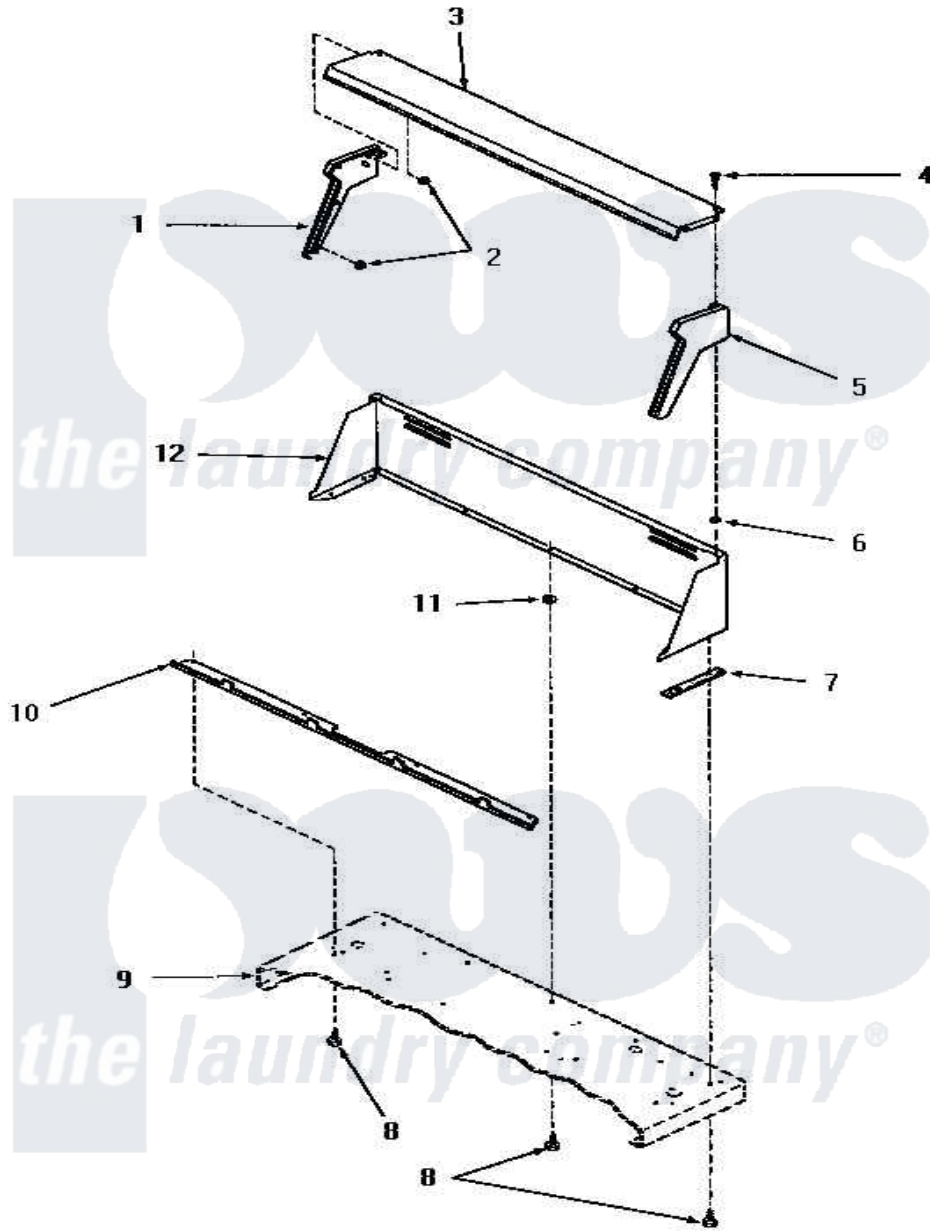

Amana FG9061 03 - CONTROL HOOD

Amana [Residential Amana FG9061 Washer Parts](#) Parts Diagram 03 - CONTROL HOOD
 Click on the part number to view part

Item	Original Part Number	Replaced By	Status	Part Description
"	NOTE:		Not Available	NOTE: ALTHOUGH THESE IGNITERS DIFFER IN APPEARANCE THEY ARE COMPLETELY INTERCHANGEABLE WHEN IDENTIFIED BY THE SAME PART NUMBER.
1	23367		Not Available	WIRING DIAGRAM
2	23409		Not Available	NUT
3	52921		Not Available	CONTROL HOOD TOP
4	25232		Not Available	SCREW,8AB-18X7/8 OVAL
5	23368	25190SPQ		Hood End
6	24522			Nut, Speed-8ab-18 C1995
7	23028		Not Available	GASKET,CONTROL BOX END
8	55985	W10116760		Screw
9	Y00000000		Not Available	SEE NOTE CABINET TOP
10	52912		Not Available	PANEL SUPPORT BRACKET
11	23425		Not Available	WASHER,7/32IDX7/16ODX.

12	53446C	Not Available	CONTROL HOOD, COPPERTONE
"	53446W	Not Available	CONTROL HOOD, WHITE
"	53446H	Not Available	CONTROL HOOD, HARVEST GOLD
"	53446A	Not Available	CONTROL HOOD, AVOCADO