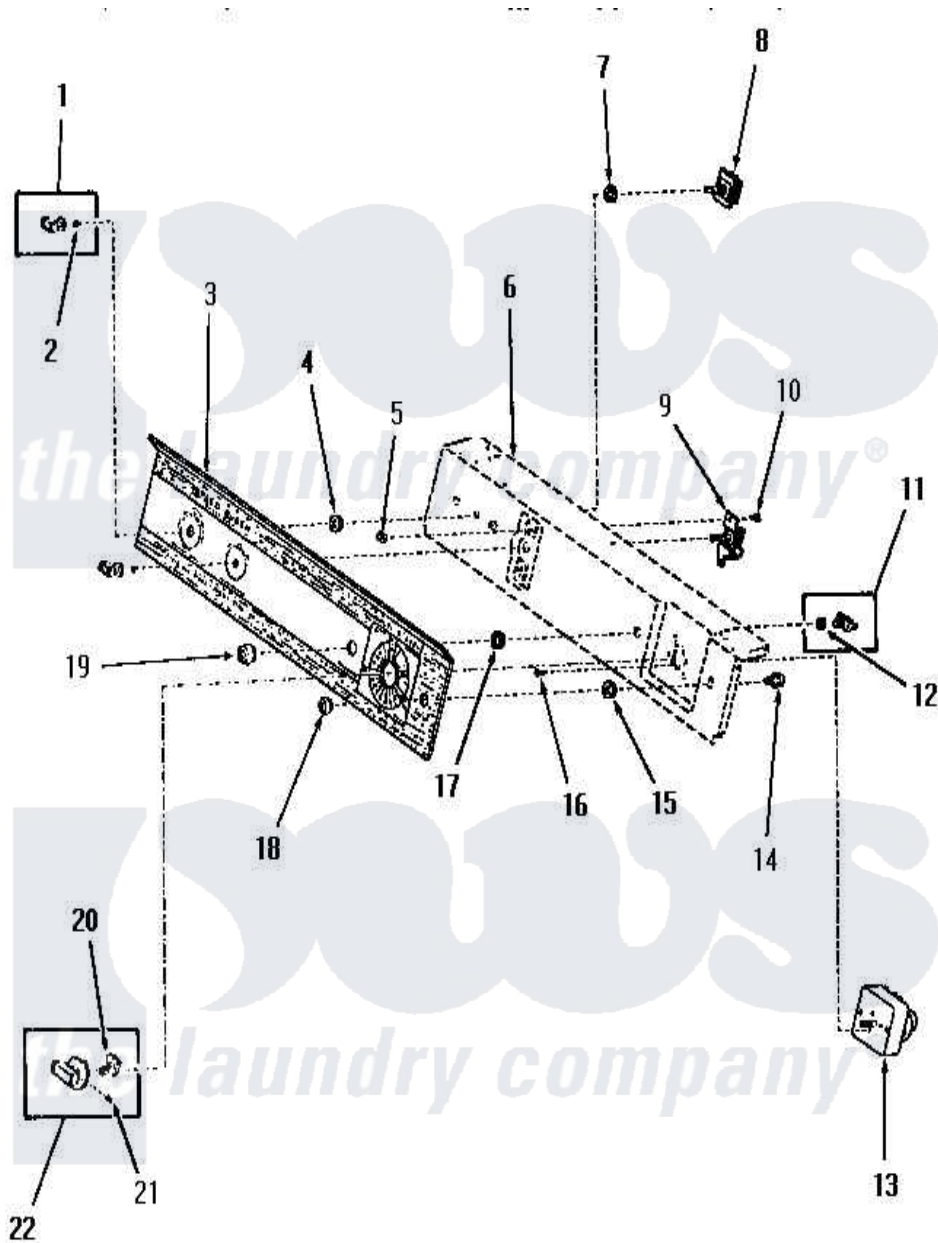

Amana FG9061 04 - CONTROL PANEL AND CONTROLS

Amana [Residential Amana FG9061 Washer Parts](#) Parts Diagram 04 - CONTROL PANEL AND CONTROLS
 Click on the part number to view part

Item	Original Part Number	Replaced By	Status	Part Description
1	24291			Assembly, Knob
2	23392		Not Available	CLIP FOR 26816 KNOB
3	53524		Not Available	CONTROL PANEL
4	24391		Not Available	KNURLED NUT
5	23407			Nut, Speed-8A Tinn C15
6	Y00000000		Not Available	SEE NOTE PANEL SUPPORT PLATE
7	91176			Lockwasher, 3/8 Intshkp
8	52623	58032		Switch
9	53516		Not Available	BUZZER
10	23962	W10116760		Screw
11	53563		Not Available	SWITCH,DOOR RELEASE
12	52947			Nut, Hex 15/32-32
13	53466		Not Available	TIMER
14	23401			Switch
15	23400		Not Available	FERRULE
16	70212			Screw, 8-32 X 5/32 RD H

17	23406	Not Available	KNURLED NUT
18	23399	Not Available	SWITCH COLLAR
19	23130	Not Available	SWITCH COLLAR
20	24283		Indicator, Timer Knob
21	20310	Not Available	SCREW,8-32 X 1/4 HEX S
22	24290	Not Available	ASSY,KNOB-TIMER